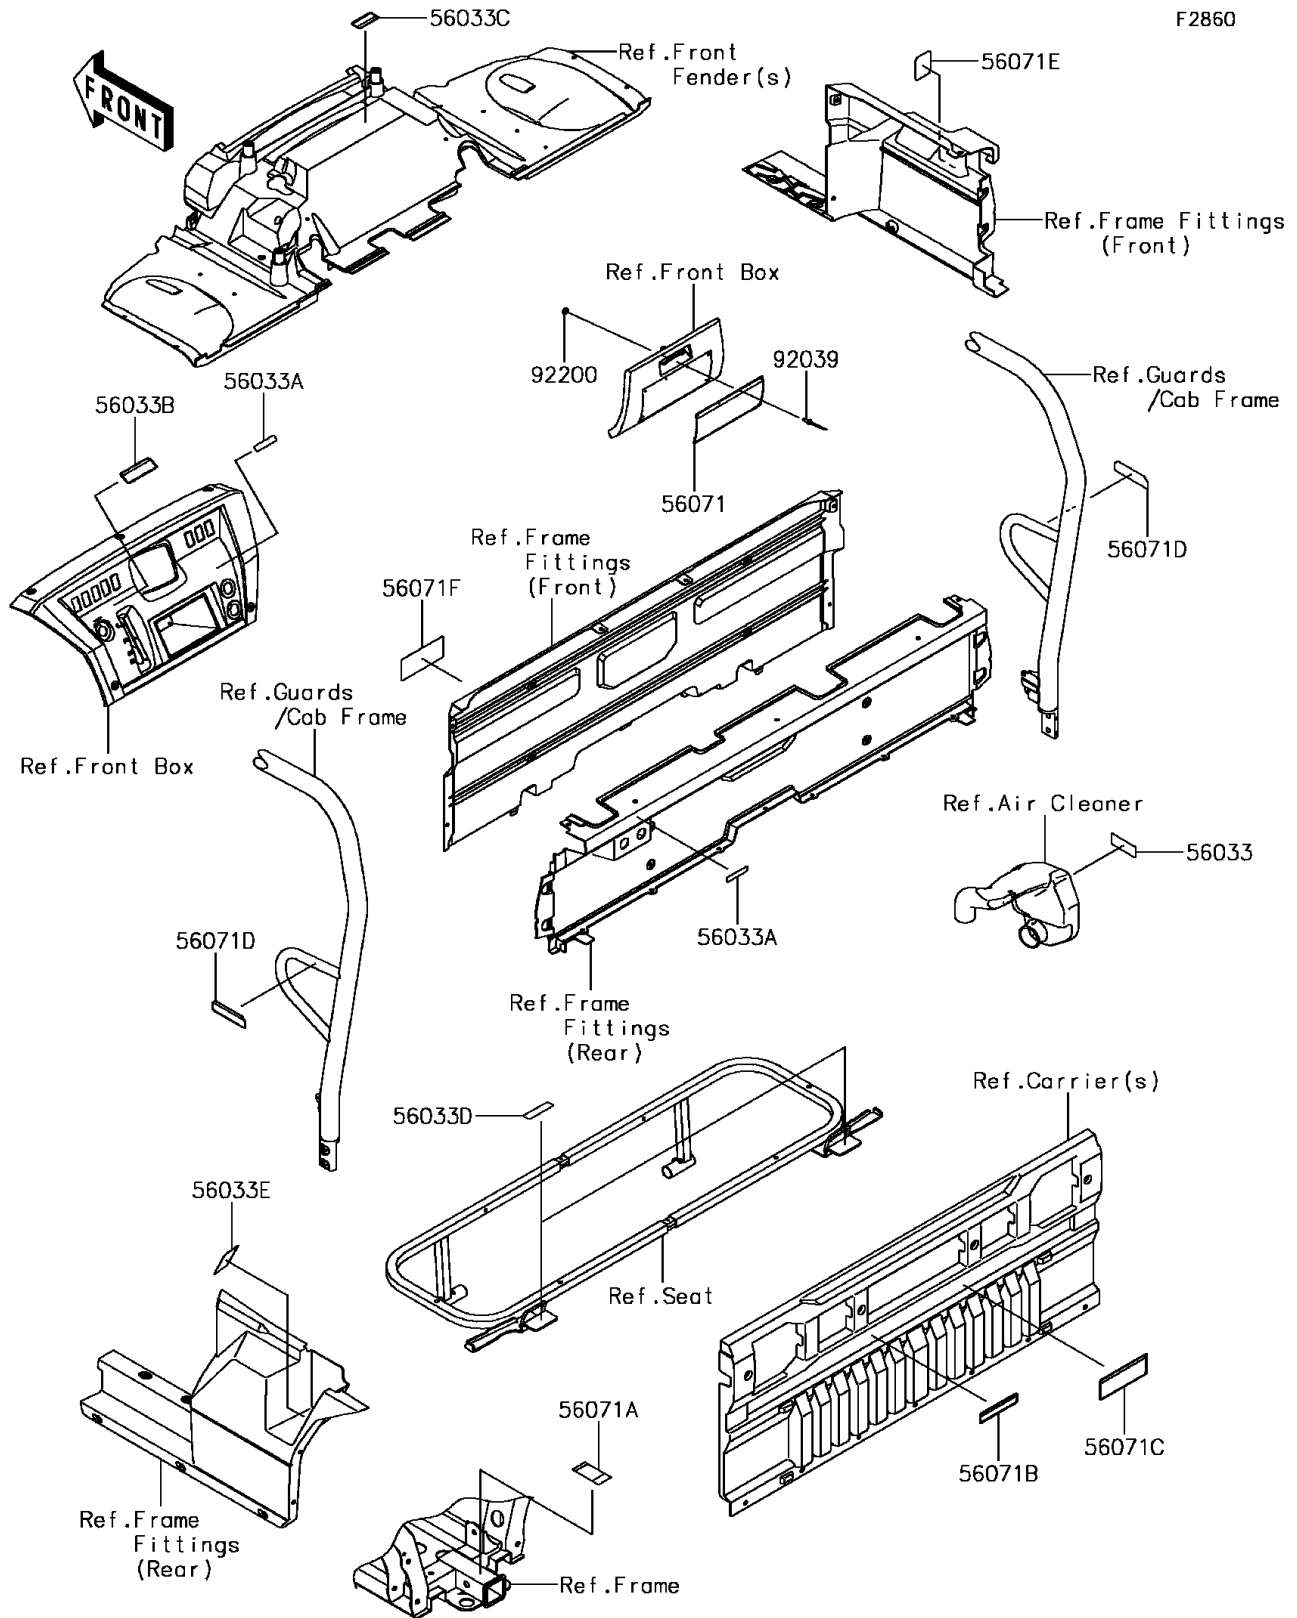

2016 MULE PRO-DXT™ EPS LE DIESEL PARTS DIAGRAM

Labels

2016 MULE PRO-DXT™ EPS LE DIESEL PARTS LIST

Labels

ITEM NAME	PART NUMBER	QUANTITY
LABEL-MANUAL,AIR CLEANER (Ref # 56033)	56033-0724	1
LABEL-MANUAL,DC OUTLET (Ref # 56033A)	56033-0814	2
LABEL-MANUAL,SHIFT NOTICE (Ref # 56033B)	56033-0822	1
LABEL-MANUAL,FRONT HOOD (Ref # 56033C)	56033-0825	1
LABEL-MANUAL,REAR SEAT (Ref # 56033D)	56033-0829	2
LABEL-MANUAL,DRIVE BELT (Ref # 56033E)	56033-0831	1
LABEL-WARNING,GENERAL (Ref # 56071)	56071-0433	1
LABEL-WARNING,TRAILER HITCH (Ref # 56071A)	56071-0436	1
LABEL-WARNING,SCREEN OPERATION (Ref # 56071B)	56071-0471	1
LABEL-WARNING,CARGO CAPA. (Ref # 56071C)	56071-0478	1
LABEL-WARNING,BED OPERATION (Ref # 56071D)	56071-0494	2
LABEL-WARNING,DIESEL (Ref # 56071E)	56071-0542	1
LABEL-WARNING,TIRE&LOAD (Ref # 56071F)	56071-0685	1
RIVET,3.2X8 (Ref # 92039)	92039-3763	6
WASHER,3.5X8X1 (Ref # 92200)	92200-1251	6