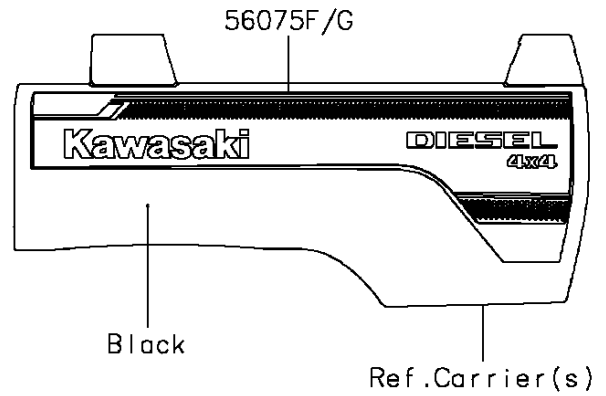

2016 MULE PRO-DXT™ EPS LE DIESEL PARTS DIAGRAM

Decals(Green)

F2861A

2016 MULE PRO-DXT™ EPS LE DIESEL PARTS LIST

Decals(Green)

ITEM NAME	PART NUMBER	QUANTITY
MARK,FR FENDER,LE (Ref # 56054)	56054-1569	2
MARK,FR FENDER,MULE PRO-DXT (Ref # 56054A)	56054-1960	2
PATTERN,FR FENDER,LH,EPS (Ref # 56075)	56075-0640	1
PATTERN,FR FENDER,RH,EPS (Ref # 56075A)	56075-0641	1
PATTERN,SIDE GUARD,LH,FR (Ref # 56075B)	56075-0642	1
PATTERN,SIDE GUARD,RH,FR (Ref # 56075C)	56075-0643	1
PATTERN,SIDE GUARD,LH,RR (Ref # 56075D)	56075-0644	1
PATTERN,SIDE GUARD,RH,RR (Ref # 56075E)	56075-0645	1
PATTERN,RR FENDER,LH (Ref # 56075F)	56075-1377	1
PATTERN,RR FENDER,RH (Ref # 56075G)	56075-1378	1