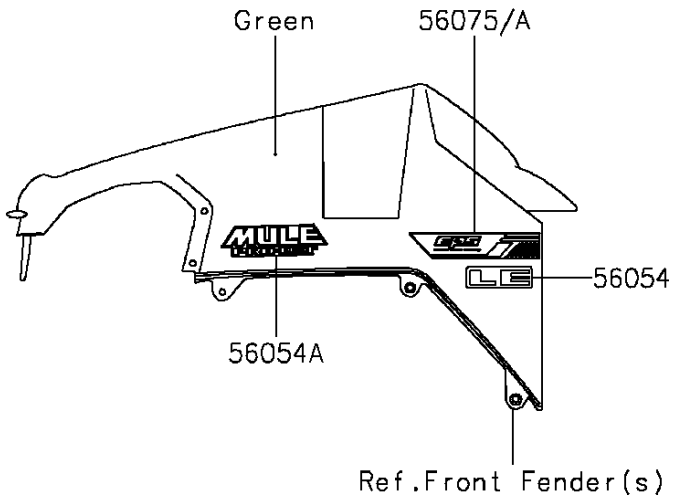

2016 MULE PRO-DXT™ EPS LE DIESEL PARTS DIAGRAM

Decals(Green)

F2861A

2016 MULE PRO-DXT™ EPS LE DIESEL PARTS LIST

Decals(Green)

ITEM NAME	PART NUMBER	QUANTITY
MARK,FR FENDER,LE (Ref # 56054)	56054-1569	2
MARK,FR FENDER,MULE PRO-DXT (Ref # 56054A)	56054-1960	2
PATTERN,FR FENDER,LH,EPS (Ref # 56075)	56075-0640	1
PATTERN,FR FENDER,RH,EPS (Ref # 56075A)	56075-0641	1
PATTERN,SIDE GUARD,LH,FR (Ref # 56075B)	56075-0642	1
PATTERN,SIDE GUARD,RH,FR (Ref # 56075C)	56075-0643	1
PATTERN,SIDE GUARD,LH,RR (Ref # 56075D)	56075-0644	1
PATTERN,SIDE GUARD,RH,RR (Ref # 56075E)	56075-0645	1
PATTERN,RR FENDER,LH (Ref # 56075F)	56075-1377	1
PATTERN,RR FENDER,RH (Ref # 56075G)	56075-1378	1