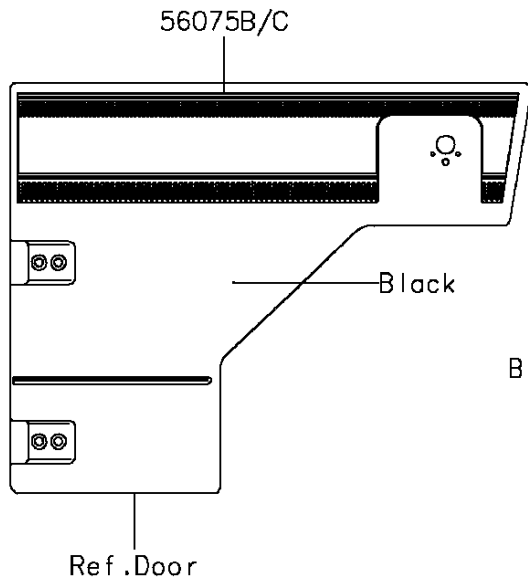

2016 MULE PRO-DXT™ EPS LE DIESEL PARTS DIAGRAM

Decals(Green)

F2861A

2016 MULE PRO-DXT™ EPS LE DIESEL PARTS LIST

Decals(Green)

ITEM NAME	PART NUMBER	QUANTITY
MARK,FR FENDER,LE (Ref # 56054)	56054-1569	2
MARK,FR FENDER,MULE PRO-DXT (Ref # 56054A)	56054-1960	2
PATTERN,FR FENDER,LH,EPS (Ref # 56075)	56075-0640	1
PATTERN,FR FENDER,RH,EPS (Ref # 56075A)	56075-0641	1
PATTERN,SIDE GUARD,LH,FR (Ref # 56075B)	56075-0642	1
PATTERN,SIDE GUARD,RH,FR (Ref # 56075C)	56075-0643	1
PATTERN,SIDE GUARD,LH,RR (Ref # 56075D)	56075-0644	1
PATTERN,SIDE GUARD,RH,RR (Ref # 56075E)	56075-0645	1
PATTERN,RR FENDER,LH (Ref # 56075F)	56075-1377	1
PATTERN,RR FENDER,RH (Ref # 56075G)	56075-1378	1