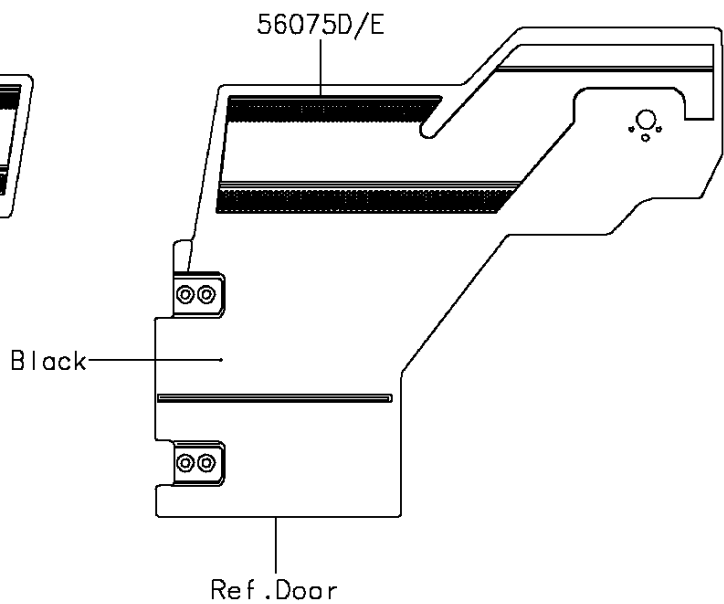

2016 MULE PRO-DXT™ EPS LE DIESEL PARTS DIAGRAM

Decals(Green)

F2861A

2016 MULE PRO-DXT™ EPS LE DIESEL PARTS LIST

Decals(Green)

ITEM NAME	PART NUMBER	QUANTITY
MARK,FR FENDER,LE (Ref # 56054)	56054-1569	2
MARK,FR FENDER,MULE PRO-DXT (Ref # 56054A)	56054-1960	2
PATTERN,FR FENDER,LH,EPS (Ref # 56075)	56075-0640	1
PATTERN,FR FENDER,RH,EPS (Ref # 56075A)	56075-0641	1
PATTERN,SIDE GUARD,LH,FR (Ref # 56075B)	56075-0642	1
PATTERN,SIDE GUARD,RH,FR (Ref # 56075C)	56075-0643	1
PATTERN,SIDE GUARD,LH,RR (Ref # 56075D)	56075-0644	1
PATTERN,SIDE GUARD,RH,RR (Ref # 56075E)	56075-0645	1
PATTERN,RR FENDER,LH (Ref # 56075F)	56075-1377	1
PATTERN,RR FENDER,RH (Ref # 56075G)	56075-1378	1