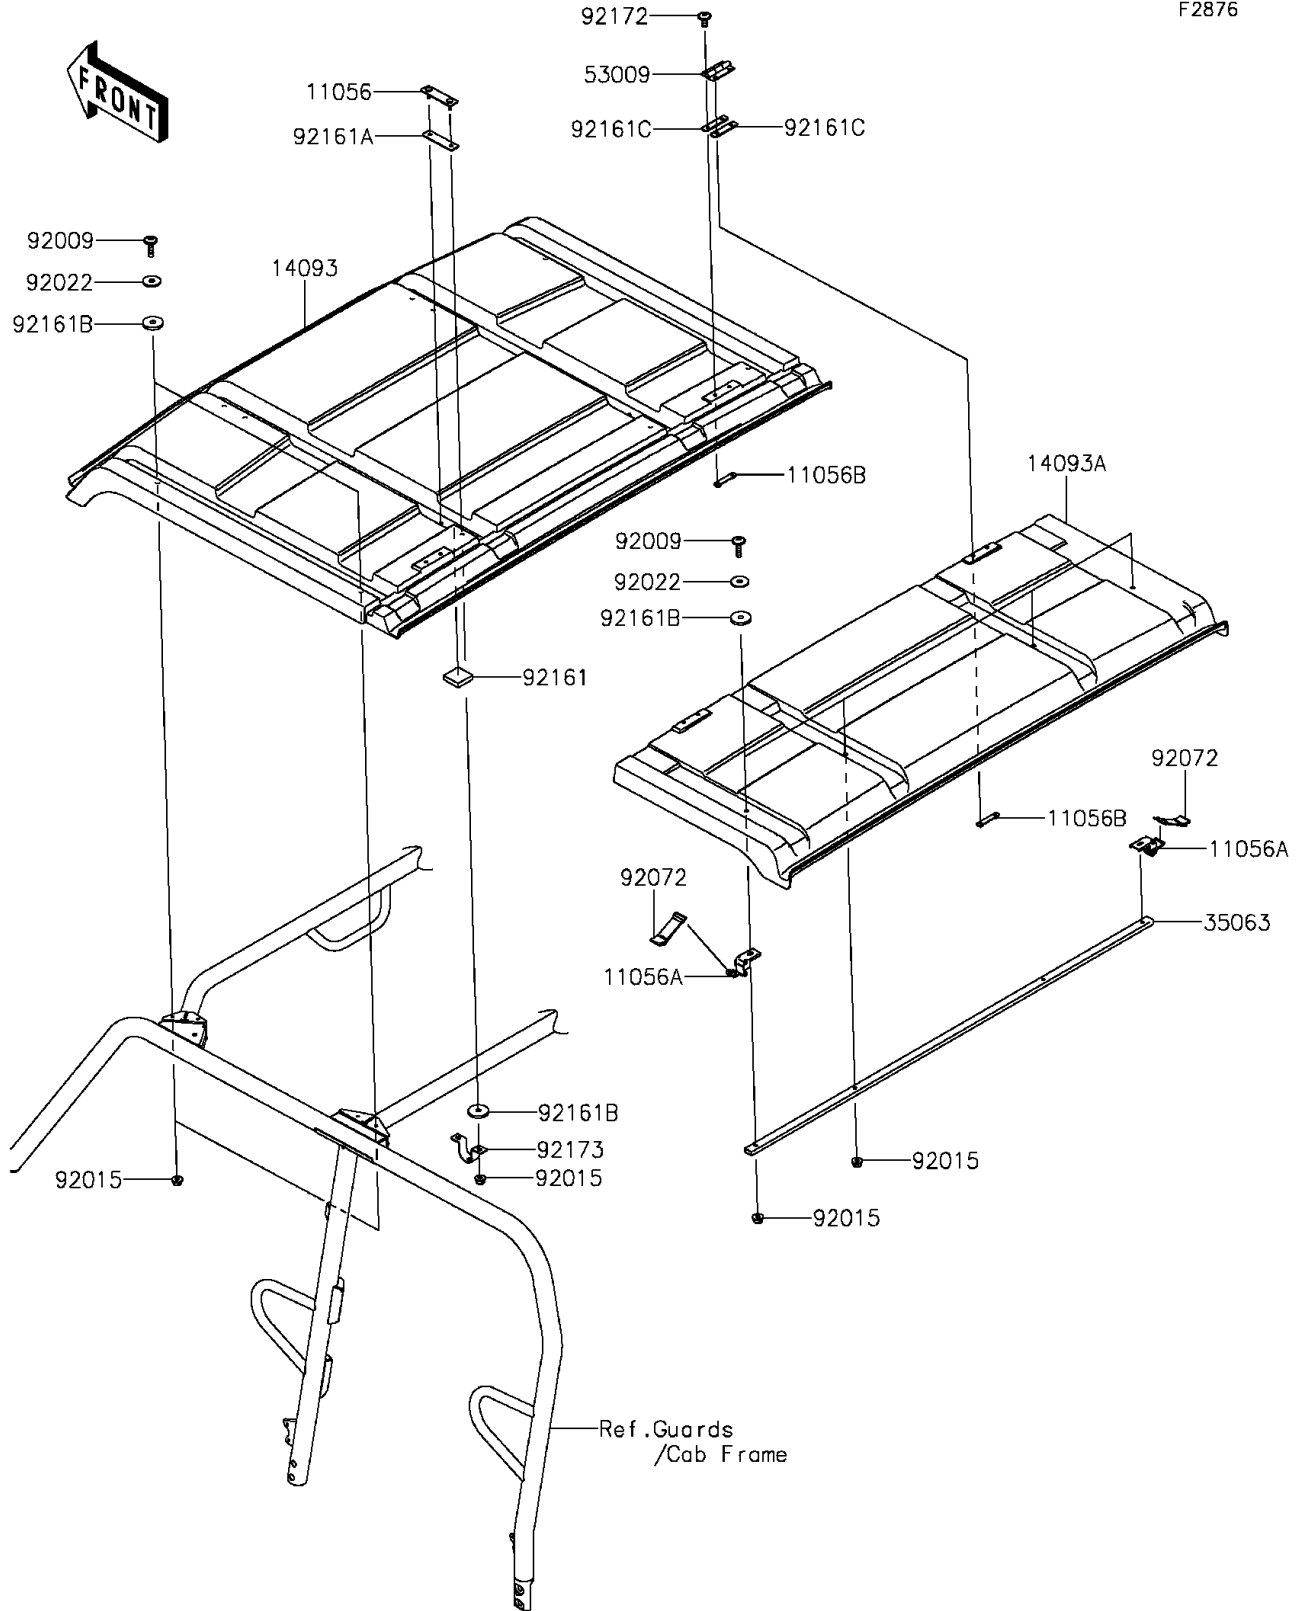

# 2016 MULE PRO-DXT™ EPS LE DIESEL PARTS DIAGRAM

Sun Top

F2876

## 2016 MULE PRO-DXT™ EPS LE DIESEL PARTS LIST

Sun Top

ITEM NAME	PART NUMBER	QUANTITY
BRACKET (Ref # 11056)	11056-1523	4
BRACKET (Ref # 11056A)	11056-3815	2
BRACKET (Ref # 11056B)	11056-3910	4
COVER,SUNTOP,FR (Ref # 14093)	14093-0017	1
COVER,SUNTOP,RR (Ref # 14093A)	14093-0018	1
STAY,RR SUNTOP (Ref # 35063)	35063-0944	1
HINGE (Ref # 53009)	53009-0034	2
SCREW,6X22,BLACK (Ref # 92009)	92009-1256	8
NUT,LOCK,FLANGED,6MM (Ref # 92015)	92015-1603	16
WASHER,6.5X22X1.6 (Ref # 92022)	92022-237	8
BAND,TOOL (Ref # 92072)	92072-1176	2
DAMPER,25.4X25.4X6.3 (Ref # 92161)	92161-1405	4
DAMPER (Ref # 92161A)	92161-1476	4
DAMPER,6X25X3.15 (Ref # 92161B)	92161-1633	16
DAMPER (Ref # 92161C)	92161-1650	4
SCREW,6X14 (Ref # 92172)	92172-0004	8
CLAMP,U (Ref # 92173)	92173-1224	4