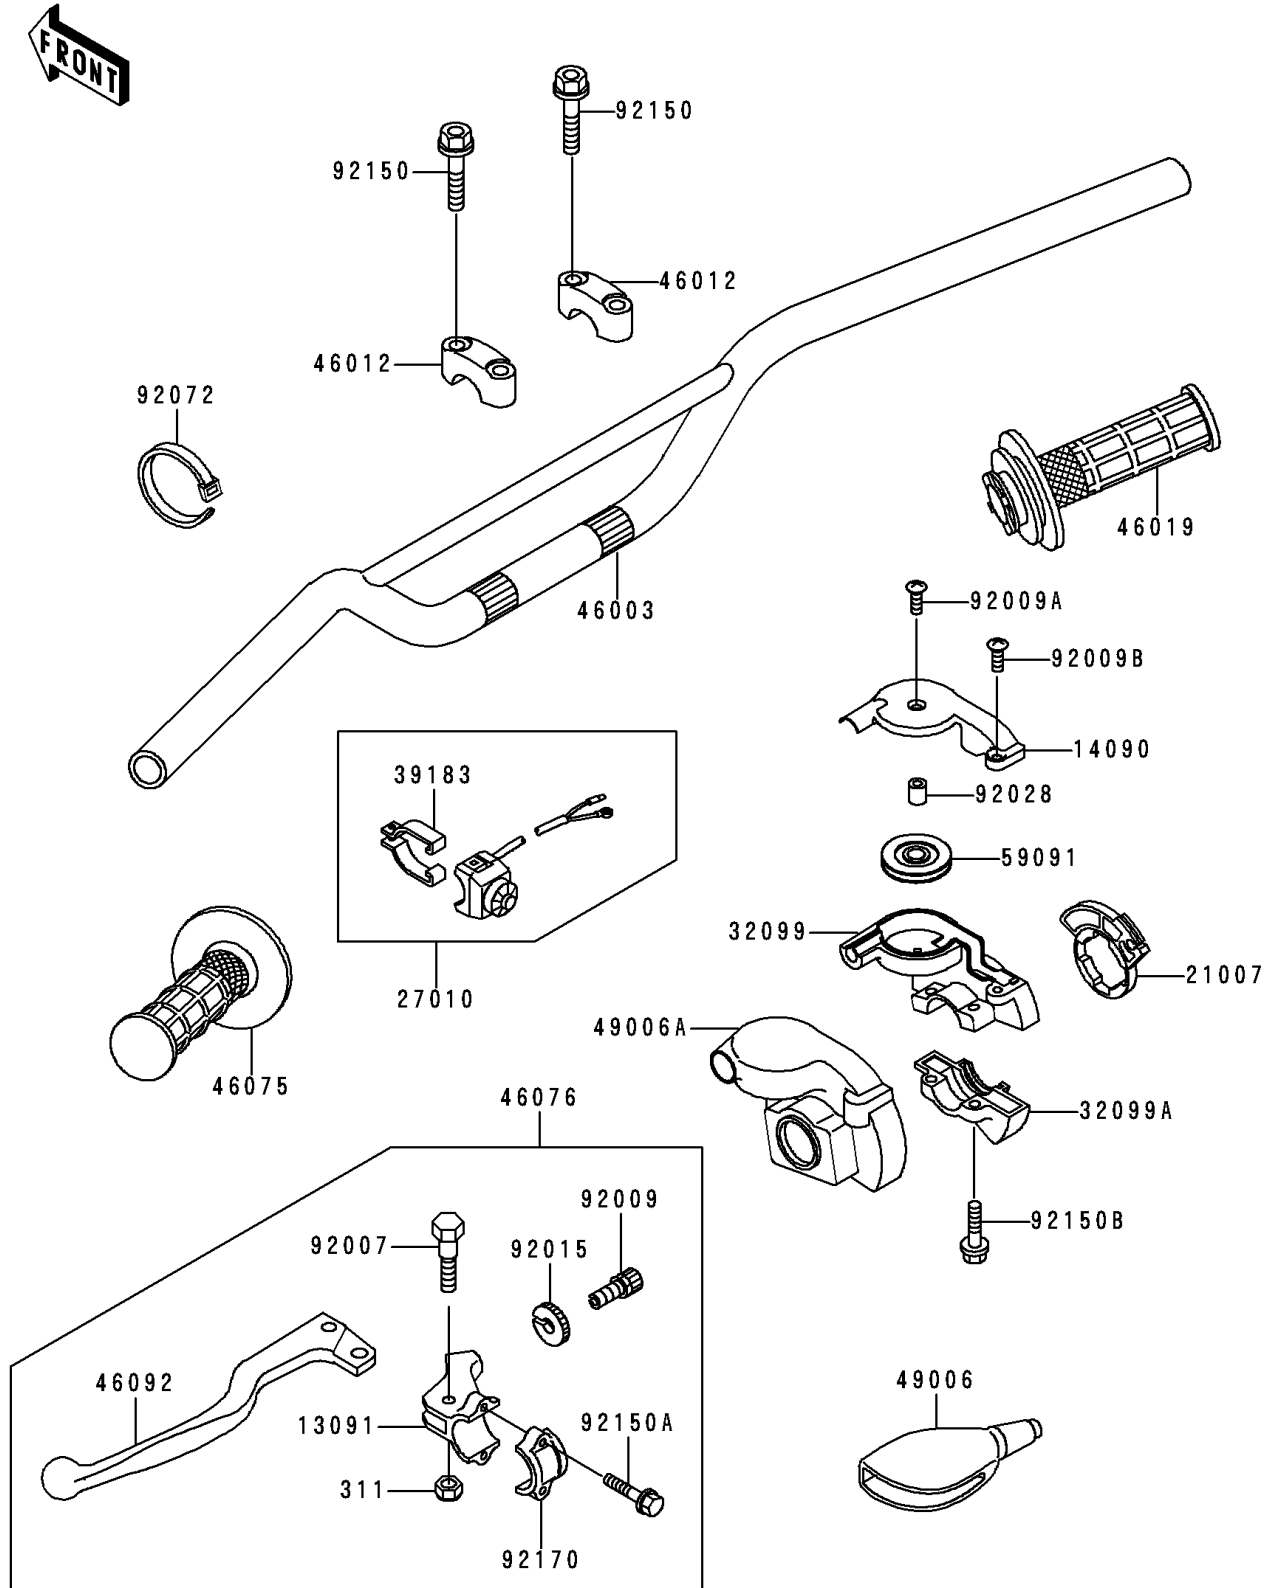

1994 KX125 PARTS DIAGRAM

Handlebar

F2310

1994 KX125 PARTS LIST

Handlebar

ITEM NAME	PART NUMBER	QUANTITY
NUT-HEX (Ref # 311)	311C0500	1
HOLDER,CLUTCH LEVER (Ref # 13091)	13091-1728	1
COVER,THROTTLE CASE,UPP (Ref # 14090)	14090-1161	1
ROTOR,THROTTLE (Ref # 21007)	21007-1242	1
SWITCH,ENGINE STOP (Ref # 27010)	27010-1161	1
CASE,THROTTLE,UPP (Ref # 32099)	32099-1137	1
CASE,THROTTLE,LWR (Ref # 32099A)	32099-1138	1
BAND-ASSY,ENGINE STOP SWITCH (Ref # 39183)	39183-1059	1
HANDLE,L.GREEN (Ref # 46003)	46003-1397-CC	1
HOLDER-HANDLE (Ref # 46012)	46012-1191	2
GRIP-ASSY,THROTTLE (Ref # 46019)	46019-1076	1
GRIP,LH (Ref # 46075)	46075-1024	1
LEVER-ASSY-GRIP,CLUTCH (Ref # 46076)	46076-1181	1
LEVER-GRIP,CLUTCH (Ref # 46092)	46092-1165	1
BOOT,LEVER HOLDER (Ref # 49006)	49006-1017	1
BOOT,THROTTLE (Ref # 49006A)	49006-1271	1
PULLEY,THROTTLE (Ref # 59091)	59091-1102	1
BOLT,5X22 (Ref # 92007)	92007-046	1
SCREW,CABLE ADJUST (Ref # 92009)	92009-1476	1
SCREW (Ref # 92009A)	92009-1674	1
SCREW (Ref # 92009B)	92009-1675	1
NUT,CABLE ADJUST LOCK (Ref # 92015)	92015-1596	1
BUSHING,THROTTLE CASE (Ref # 92028)	92028-1658	1
BAND,L=123 (Ref # 92072)	92072-030	1
BOLT,FLANGED,8X30 (Ref # 92150)	92150-1455	4
BOLT (Ref # 92150A)	92150-1474	2
BOLT (Ref # 92150B)	92150-1559	2
CLAMP,LEVER HOLDER (Ref # 92170)	92170-1226	1