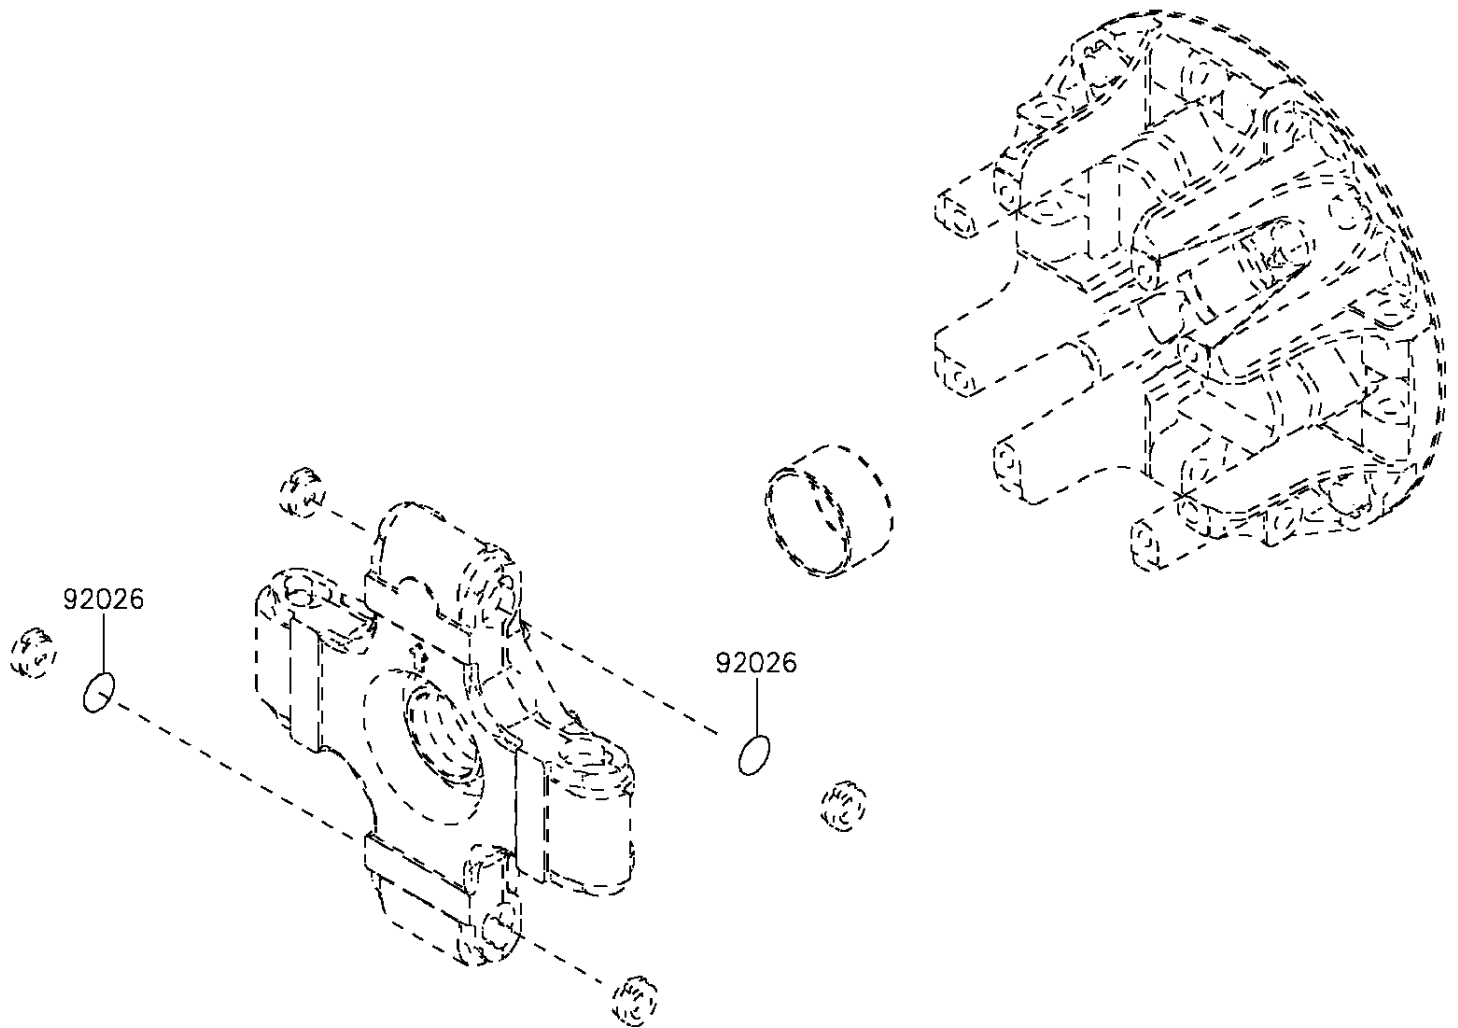

2016 MULE PRO-DXT™ EPS LE DIESEL PARTS DIAGRAM

Optional Parts

F2890

(Ref. Drive Converter)

2016 MULE PRO-DXT™ EPS LE DIESEL PARTS LIST

Optional Parts

ITEM NAME	PART NUMBER	QUANTITY
SPACER,T=0.1 (Ref # 92026)	92026-0038	2