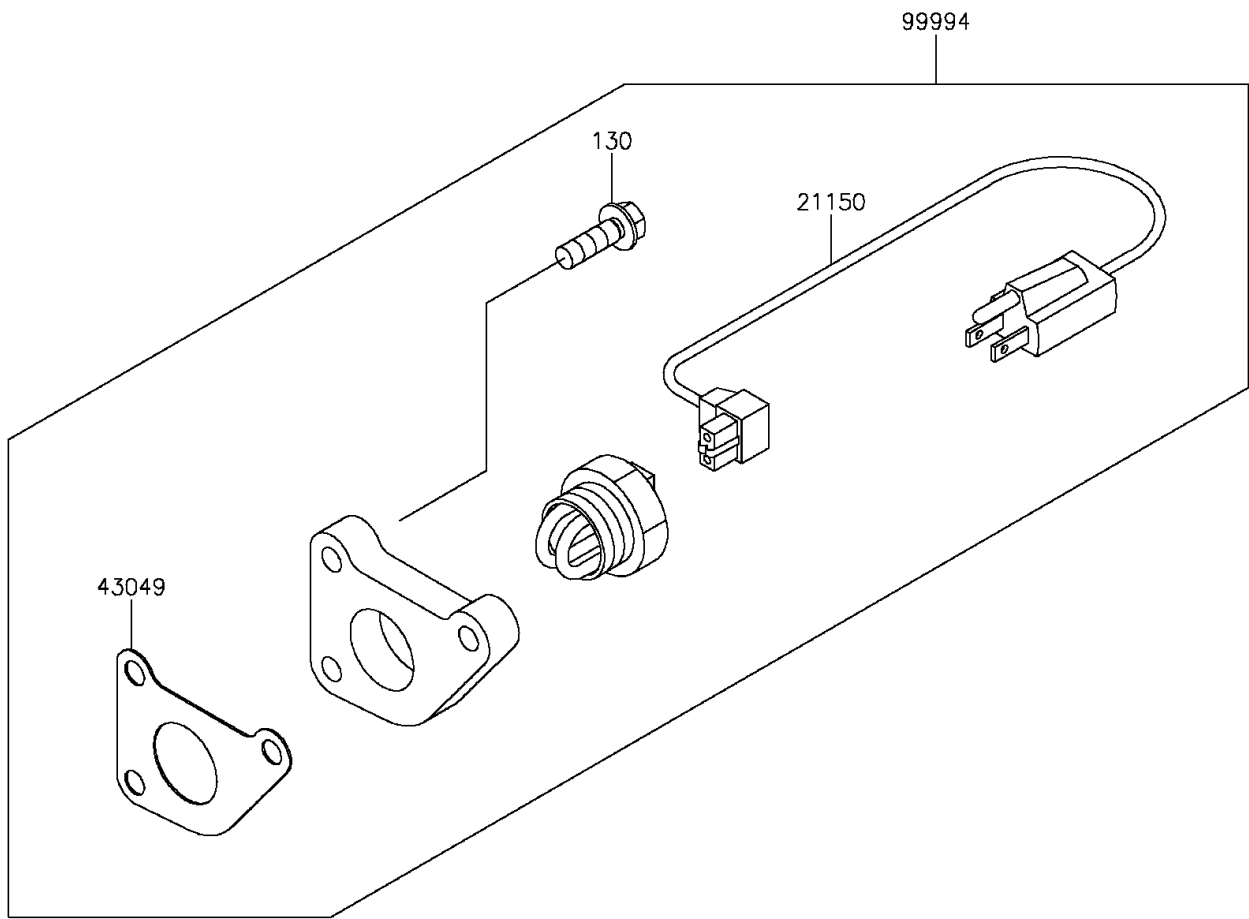

2016 MULE PRO-DXT™ EPS LE DIESEL PARTS DIAGRAM

Accessory

F2910

2016 MULE PRO-DXT™ EPS LE DIESEL PARTS LIST

Accessory

ITEM NAME	PART NUMBER	QUANTITY
BOLT-FLANGED,8X25 (Ref # 130)	130BA0825	3
CORD-ASSY (Ref # 21150)	21150-0015	1
PACKING (Ref # 43049)	43049-0034	1
KIT-ACCESSORY,BLOCK HEATER (Ref # 99994)	99994-0741	1