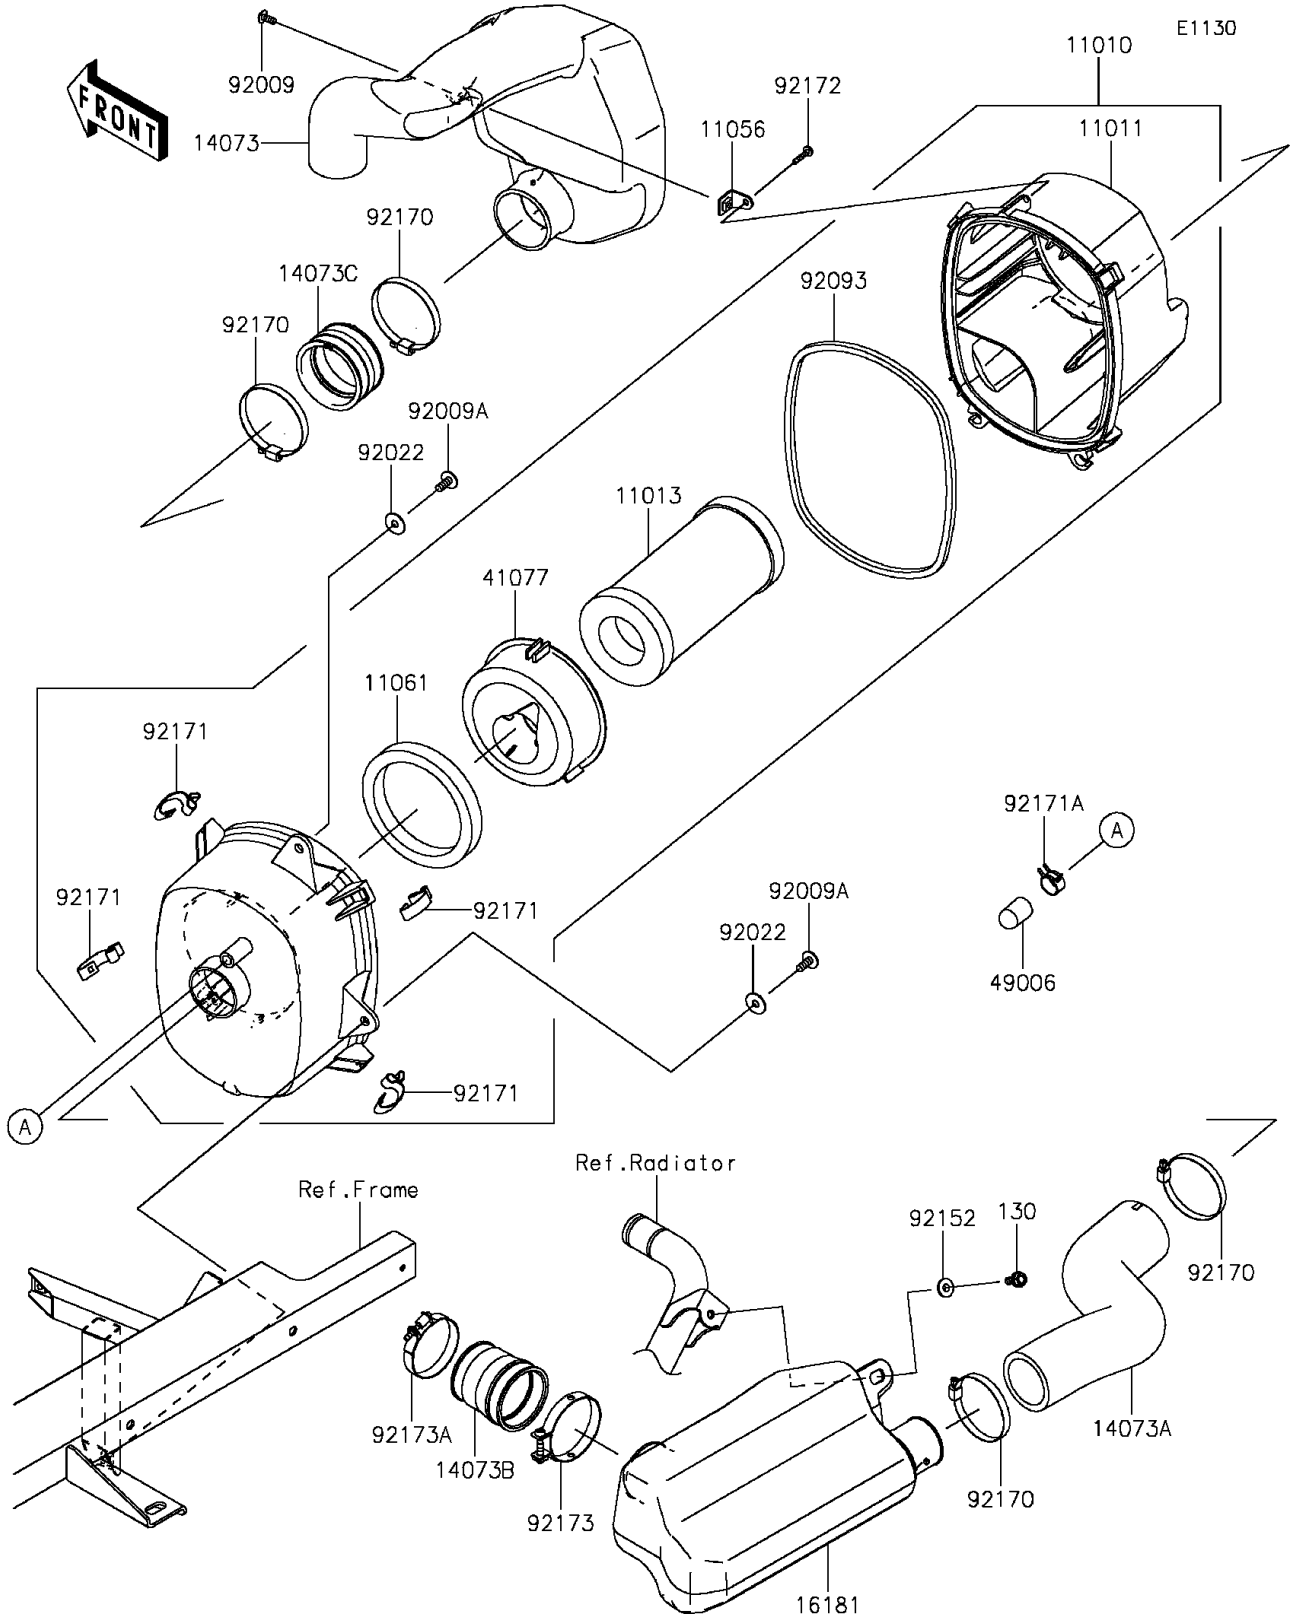

# 2016 MULE PRO-DX™ DIESEL PARTS DIAGRAM

## 2016 MULE PRO-DX™ DIESEL PARTS LIST

### Air Cleaner

ITEM NAME	PART NUMBER	QUANTITY
FILTER-ASSY-AIR (Ref # 11010)	11010-0808	1
CASE-AIR FILTER,UPP (Ref # 11011)	11011-0813	1
ELEMENT-AIR FILTER (Ref # 11013)	11013-1290	1
BRACKET,AIR FILTER (Ref # 11056)	11056-3734	1
GASKET,ADAPTER (Ref # 11061)	11061-0961	1
BOLT-FLANGED,6X14 (Ref # 130)	130BA0614	1
DUCT,INTAKE (Ref # 14073)	14073-0815	1
DUCT,AIR CLEANER-RESONATOR (Ref # 14073A)	14073-0816	1
DUCT,FUNNEL (Ref # 14073B)	14073-0817	1
DUCT,JOINT (Ref # 14073C)	14073-1775	1
TANK-RESONATOR (Ref # 16181)	16181-0017	1
ADAPTER,ELEMENT (Ref # 41077)	41077-0719	1
BOOT (Ref # 49006)	49006-0555	1
SCREW,5X12 (Ref # 92009)	92009-1154	1
SCREW,6X16 (Ref # 92009A)	92009-1621	2
WASHER,PLAIN,6MM (Ref # 92022)	92022-165	2
SEAL,AIR FILTER (Ref # 92093)	92093-0607	1
COLLAR,6.5X10X5.6 (Ref # 92152)	92152-0445	1
CLAMP (Ref # 92170)	92170-1764	4
CLAMP (Ref # 92171)	92171-0225	4
CLAMP (Ref # 92171A)	92171-0533	1
SCREW,TAPPING,5X20 (Ref # 92172)	92172-0009	1
CLAMP (Ref # 92173)	92173-1536	1
CLAMP (Ref # 92173A)	92173-1537	1