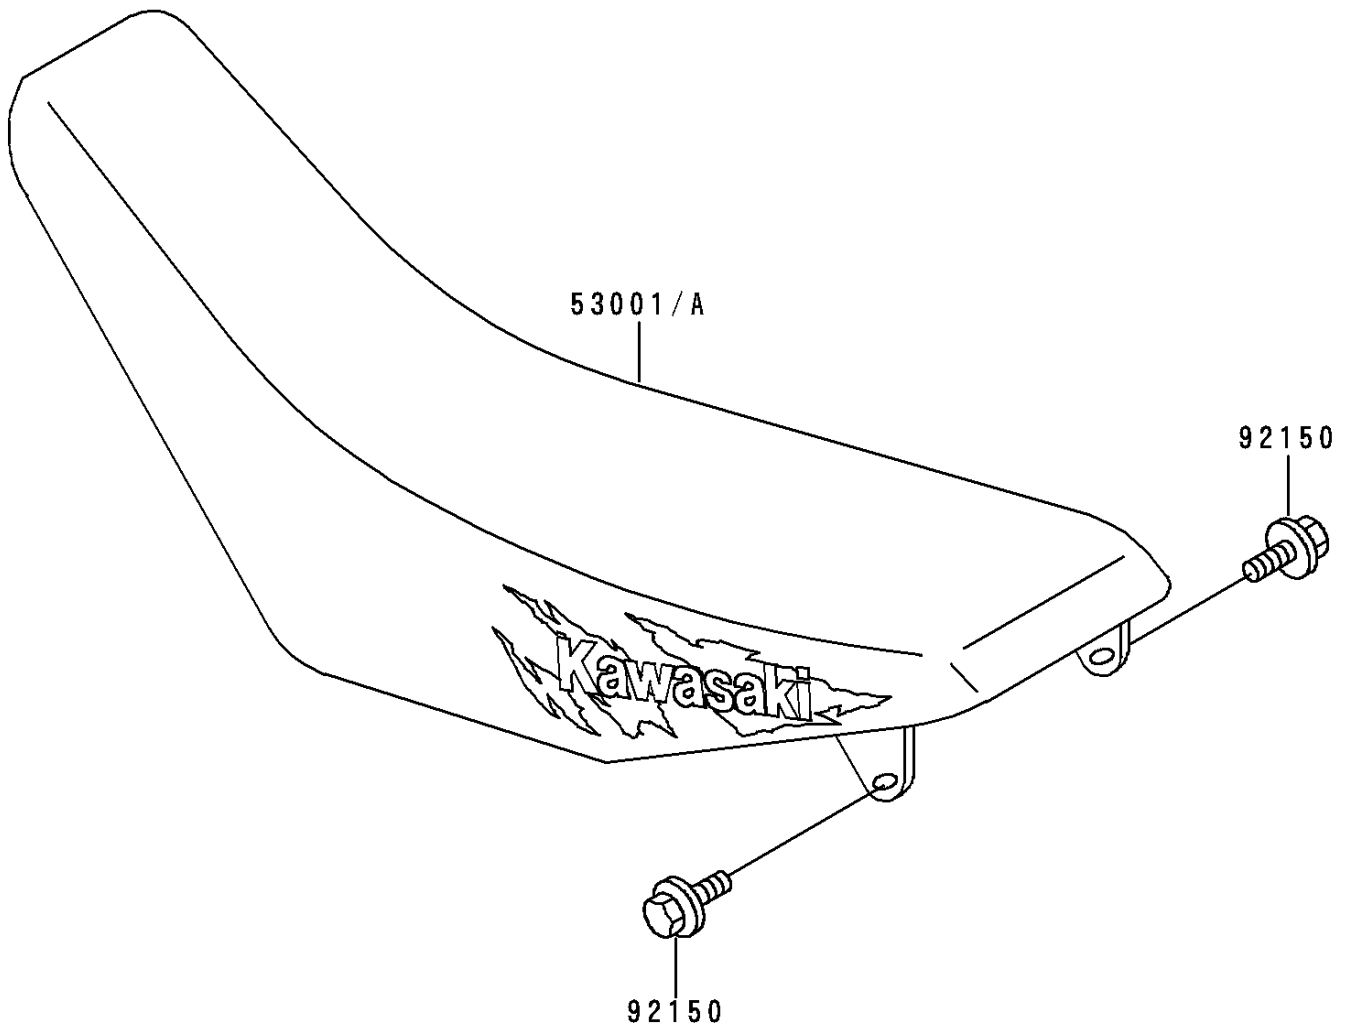

# 1994 KX125 PARTS DIAGRAM

Seat

F 2510

# 1994 KX125 PARTS LIST

## Seat

ITEM NAME	PART NUMBER	QUANTITY
SEAT-ASSY,HIGH HEIGHT,VIOLET (Ref # 53001)	53001-1719-PJ	1
SEAT-ASSY,LOW HEIGHT,VIOLET (Ref # 53001A)	53001-1720-PJ	1
BOLT,6X20 (Ref # 92150)	92150-1339	2