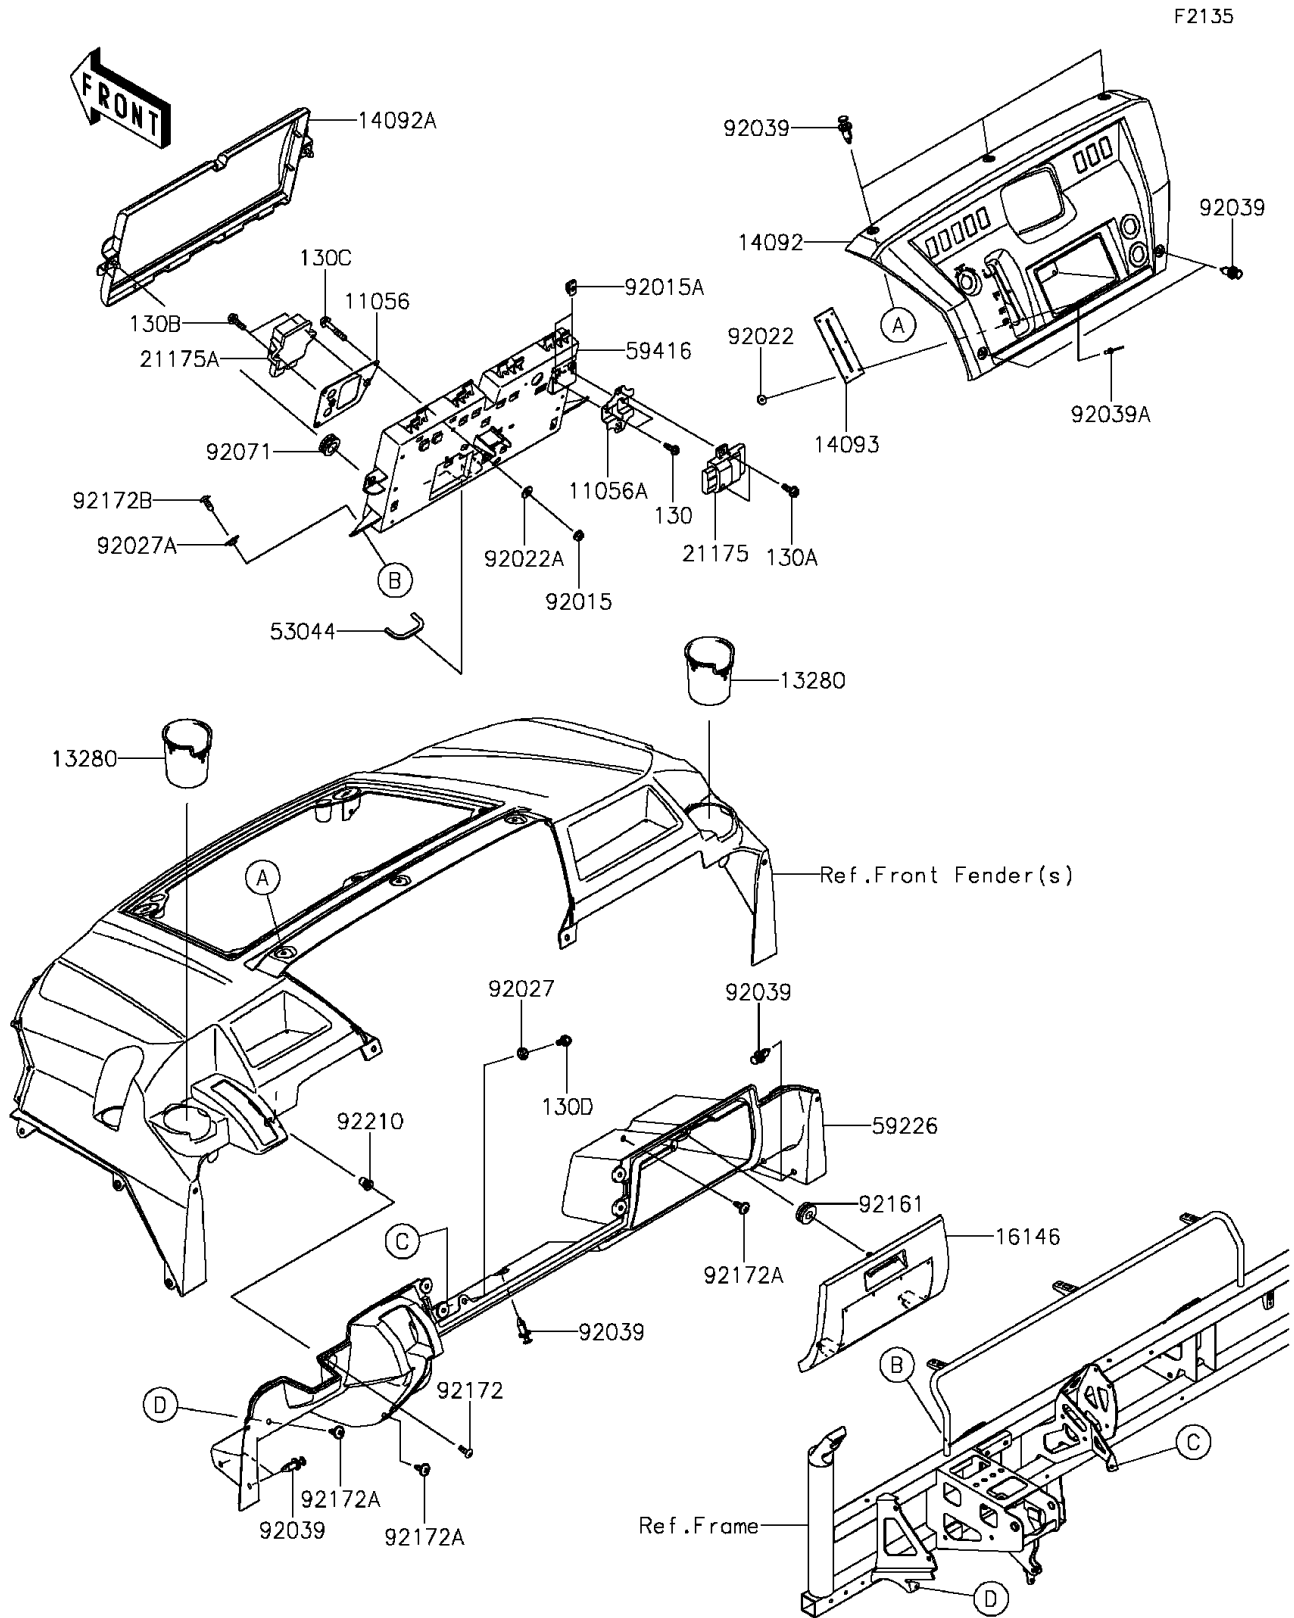

2016 MULE PRO-DX™ DIESEL PARTS DIAGRAM

Front Box

2016 MULE PRO-DX™ DIESEL PARTS LIST

Front Box

ITEM NAME	PART NUMBER	QUANTITY
BRACKET,SOLENOID (Ref # 11056)	11056-7476	1
BRACKET,CONTROLLER (Ref # 11056A)	11056-7477	1
BOLT-FLANGED,5X16 (Ref # 130)	130BA0516	2
BOLT-FLANGED,6X16 (Ref # 130A)	130BA0616	2
BOLT-FLANGED,6X18 (Ref # 130B)	130BA0618	2
BOLT-FLANGED,6X35 (Ref # 130C)	130BA0635	3
BOLT-FLANGED,6X16 (Ref # 130D)	130CA0616	1
HOLDER,CUP (Ref # 13280)	13280-0774	2
COVER,DASHBOARD (Ref # 14092)	14092-1192	1
COVER,ELECTRIC BOX (Ref # 14092A)	14092-1197	1
COVER,SHIFT LEVER (Ref # 14093)	14093-0146	1
COVER-ASSY,GLOVE BOX (Ref # 16146)	16146-0786	1
ECU,VEHICLE CONTROLLER (DRIVE) (Ref # 21175)	21175-1105	1
ECU,AIR PRESSURE SENSOR (FUEL) (Ref # 21175A)	21175-1113	1
TRIM (Ref # 53044)	53044-0572	1
PANEL-CONTROL (Ref # 59226)	59226-0042	1
CASE-ELECTRIC (Ref # 59416)	59416-0025	1
NUT,FLANGED,6MM (Ref # 92015)	92015-1367	3
NUT,5MM (Ref # 92015A)	92015-1627	2
WASHER,3.3X12X1.2 (Ref # 92022)	92022-1407	6
WASHER (Ref # 92022A)	92022-2247	3
COLLAR,L=4.6 (Ref # 92027)	92027-1168	1
COLLAR,L=5.1 (Ref # 92027A)	92027-1260	2
RIVET (Ref # 92039)	92039-1229	10
RIVET (Ref # 92039A)	92039-1231	6
GROMMET (Ref # 92071)	92071-1131	2
DAMPER,7.8X26X10 (Ref # 92161)	92161-1786	1
SCREW,5MM (Ref # 92172)	92172-0292	1
SCREW,6X16 (Ref # 92172A)	92172-0711	3

2016 MULE PRO-DX™ DIESEL PARTS LIST

Front Box

ITEM NAME	PART NUMBER	QUANTITY
SCREW,TAPPING,6X16 (Ref # 92172B)	92172-0739	2
NUT,WELL,5MM (Ref # 92210)	92210-0370	1