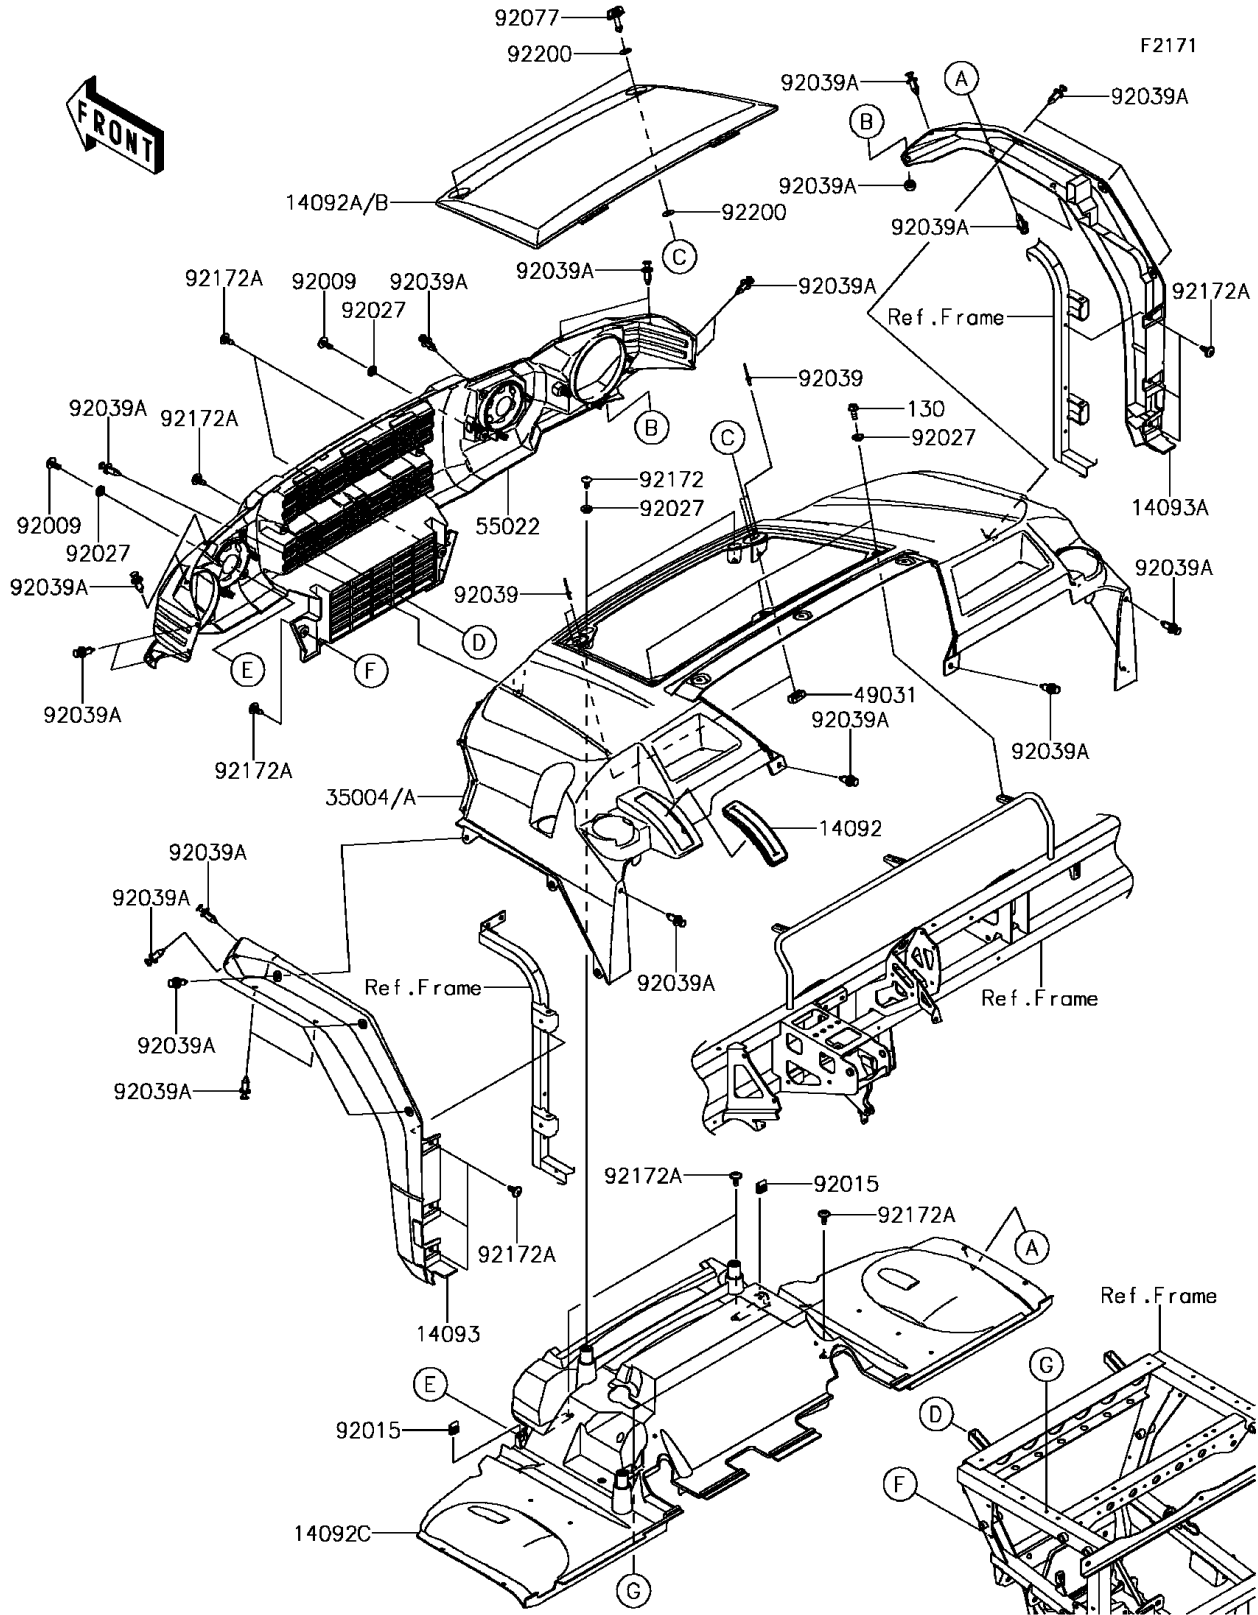

# 2016 MULE PRO-DX™ DIESEL PARTS DIAGRAM

## Front Fender(s)

## 2016 MULE PRO-DX™ DIESEL PARTS LIST

### Front Fender(s)

ITEM NAME	PART NUMBER	QUANTITY
BOLT-FLANGED,6X16 (Ref # 130)	130CA0616	3
COVER,CENTER CONSOLE,TOP (Ref # 14092)	14092-0791	1
COVER,OPEN,T.GREEN (Ref # 14092A)	14092-1177-42S	1
COVER,OPEN,S.BLACK (Ref # 14092B)	14092-1177-839	1
COVER,TOP,FR INNER (Ref # 14092C)	14092-1194	1
COVER,SIDE,LH (Ref # 14093)	14093-0596	1
COVER,SIDE,RH (Ref # 14093A)	14093-0597	1
FENDER-FRONT,T.GREEN (Ref # 35004)	35004-0335-42S	1
FENDER-FRONT,S.BLACK (Ref # 35004A)	35004-0335-839	1
LATCH (Ref # 49031)	49031-0008	2
COVER-HEAD LAMP (Ref # 55022)	55022-0304	1
SCREW,6X16 (Ref # 92009)	92009-1621	2
NUT,CLAMP,6MM (Ref # 92015)	92015-1678	2
COLLAR,L=4.6 (Ref # 92027)	92027-1168	7
RIVET,3.2X9.8 (Ref # 92039)	92039-0013	4
RIVET (Ref # 92039A)	92039-1229	28
KNOB (Ref # 92077)	92077-0030	2
SCREW,6X16 (Ref # 92172)	92172-0284	2
SCREW,6X16 (Ref # 92172A)	92172-0711	14
WASHER (Ref # 92200)	92200-0503	4