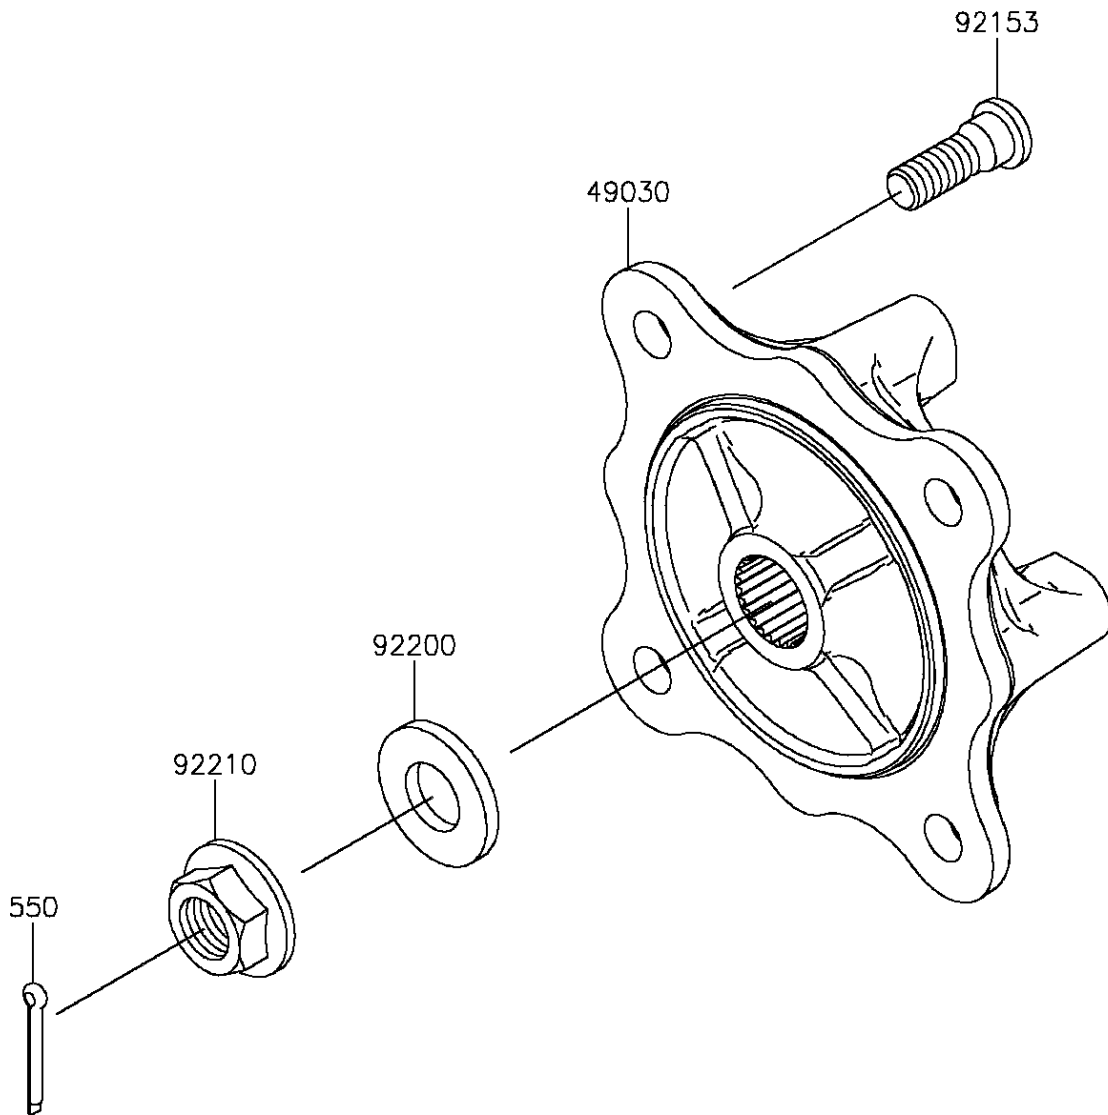

# 2016 MULE PRO-DX™ DIESEL PARTS DIAGRAM

Front Hubs/Brakes

F2230

## 2016 MULE PRO-DX™ DIESEL PARTS LIST

### Front Hubs/Brakes

ITEM NAME	PART NUMBER	QUANTITY
HUB,FR (Ref # 49030)	49030-0048	2
PIN-COTTER,4.0X30 (Ref # 550)	550AA4030	2
BOLT,12MM (Ref # 92153)	92153-1915	8
WASHER,20.3X41X4.5 (Ref # 92200)	92200-0921	2
NUT,FLANGED,20MM (Ref # 92210)	92210-2093	2