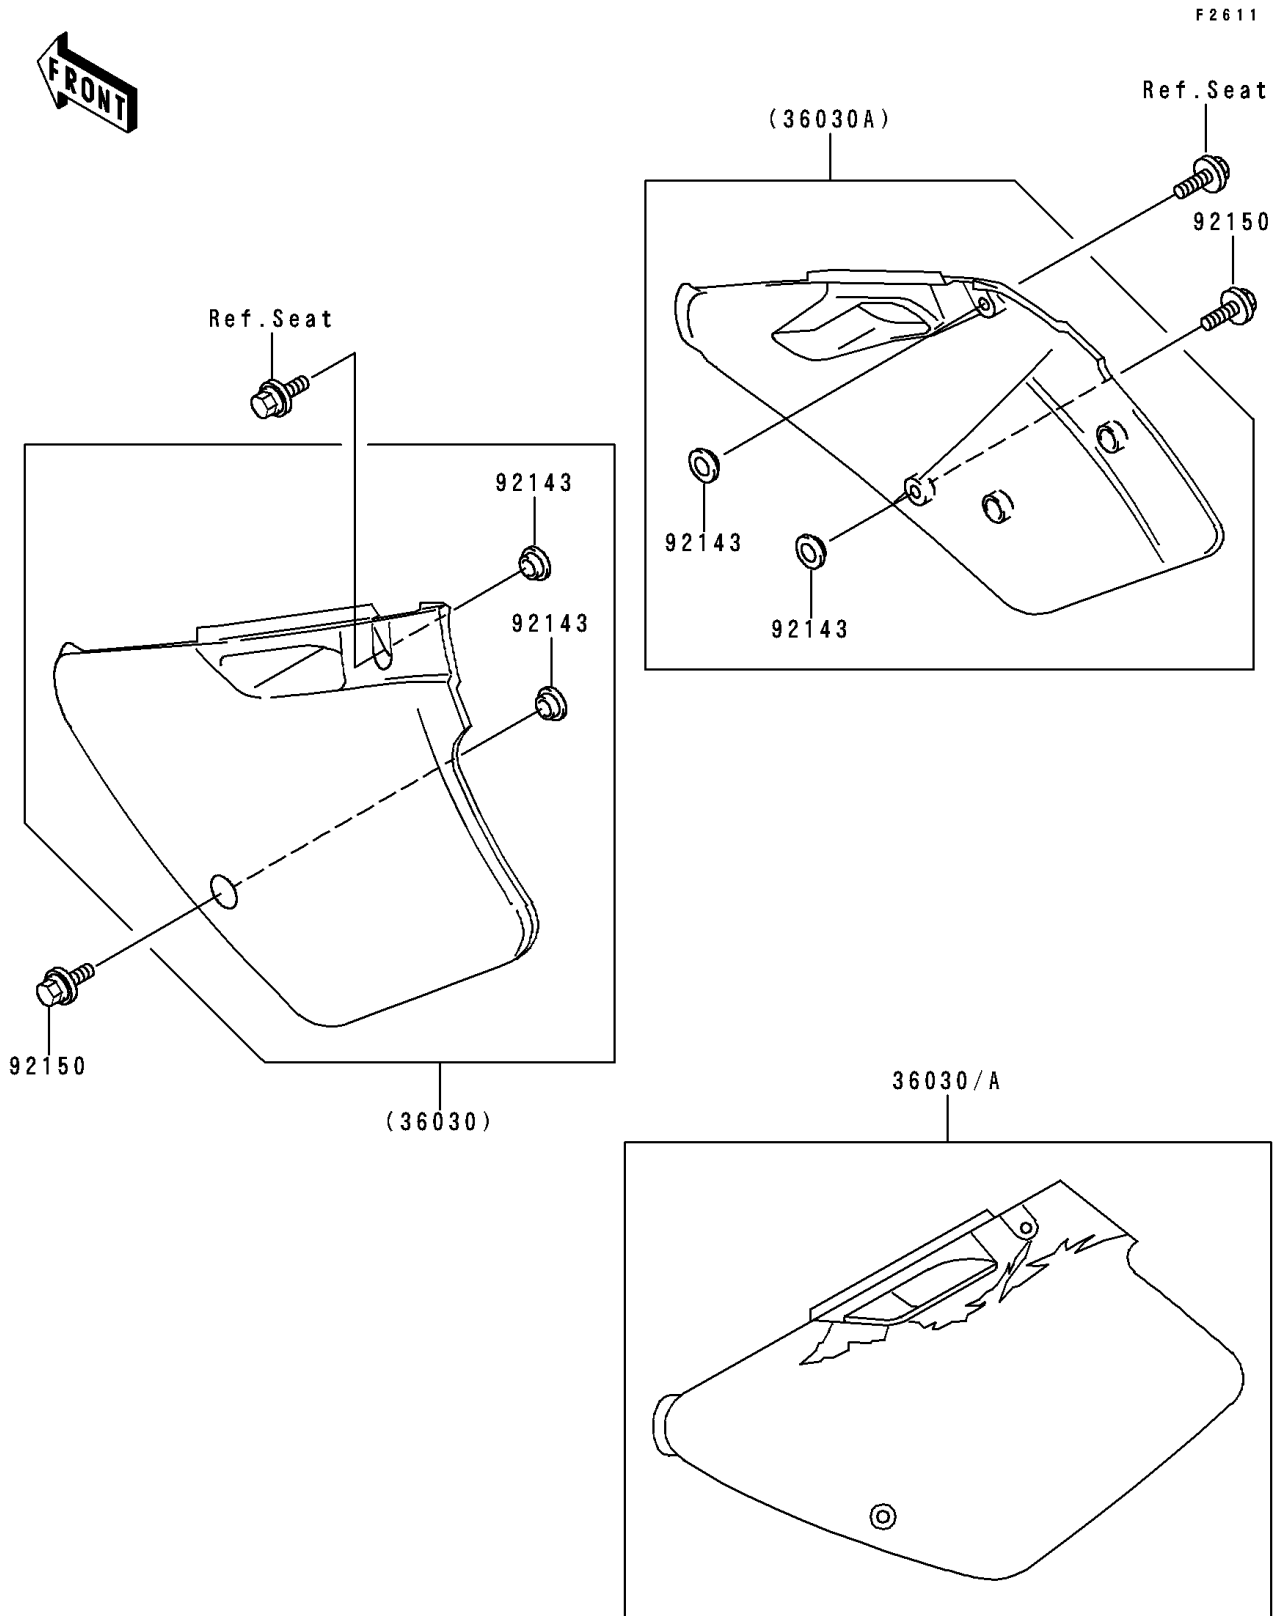

1994 KX125 PARTS DIAGRAM

Side Covers

1994 KX125 PARTS LIST

Side Covers

ITEM NAME	PART NUMBER	QUANTITY
COVER-SIDE,LH,P.WHITE (Ref # 36030)	36030-5253-6F	1
COVER-SIDE,RH,P.WHITE (Ref # 36030A)	36030-5254-6F	1
COLLAR (Ref # 92143)	92143-1196	4
BOLT,6X20 (Ref # 92150)	92150-1339	2