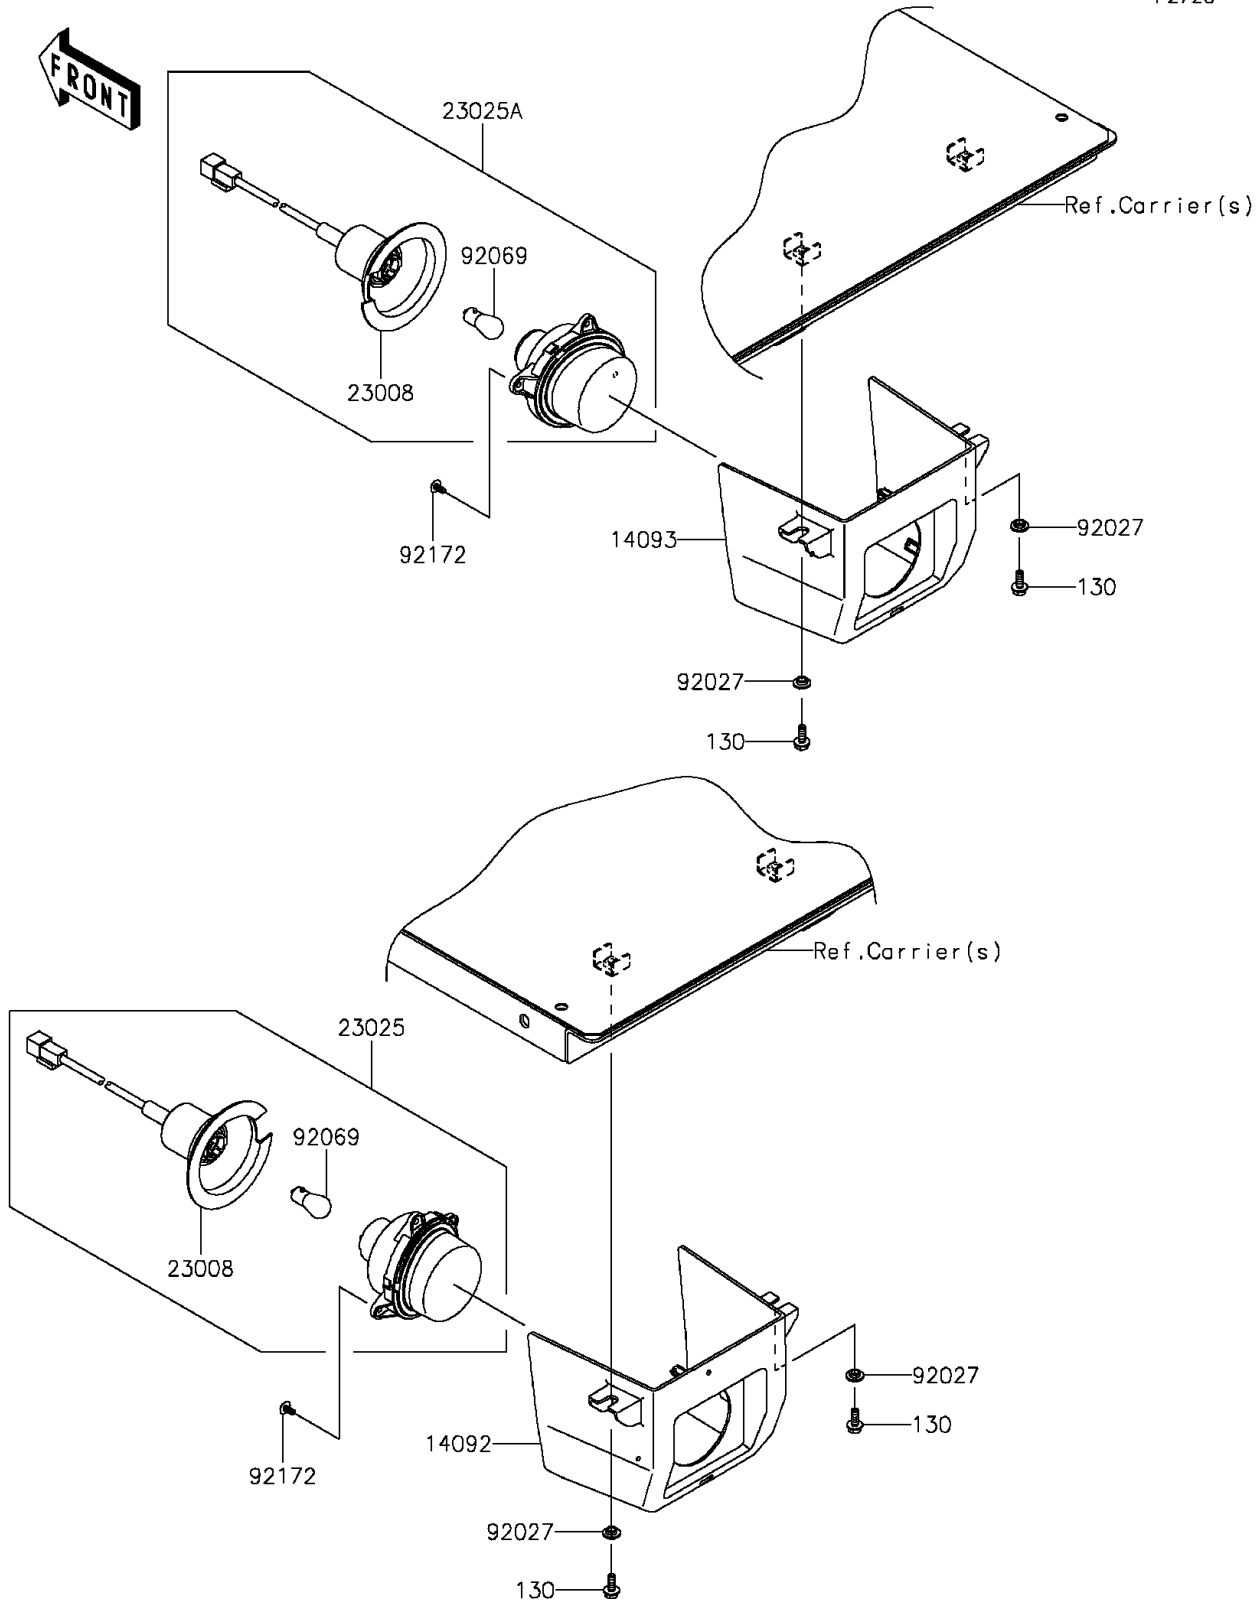

2016 MULE PRO-DX™ DIESEL PARTS DIAGRAM

Taillight(s)

F2720

2016 MULE PRO-DX™ DIESEL PARTS LIST

Taillight(s)

ITEM NAME	PART NUMBER	QUANTITY
BOLT-FLANGED,6X16 (Ref # 130)	130CA0616	4
COVER,TAIL LAMP,LH (Ref # 14092)	14092-1183	1
COVER,TAIL LAMP,RH (Ref # 14093)	14093-0091	1
SOCKET-ASSY (Ref # 23008)	23008-0162	2
LAMP-TAIL,LH (Ref # 23025)	23025-0334	1
LAMP-TAIL,RH (Ref # 23025A)	23025-0341	1
COLLAR,L=4.6 (Ref # 92027)	92027-1168	4
BULB,12V 21/5W (Ref # 92069)	92069-0072	2
SCREW,TAPPING,5X10 (Ref # 92172)	92172-0262	6