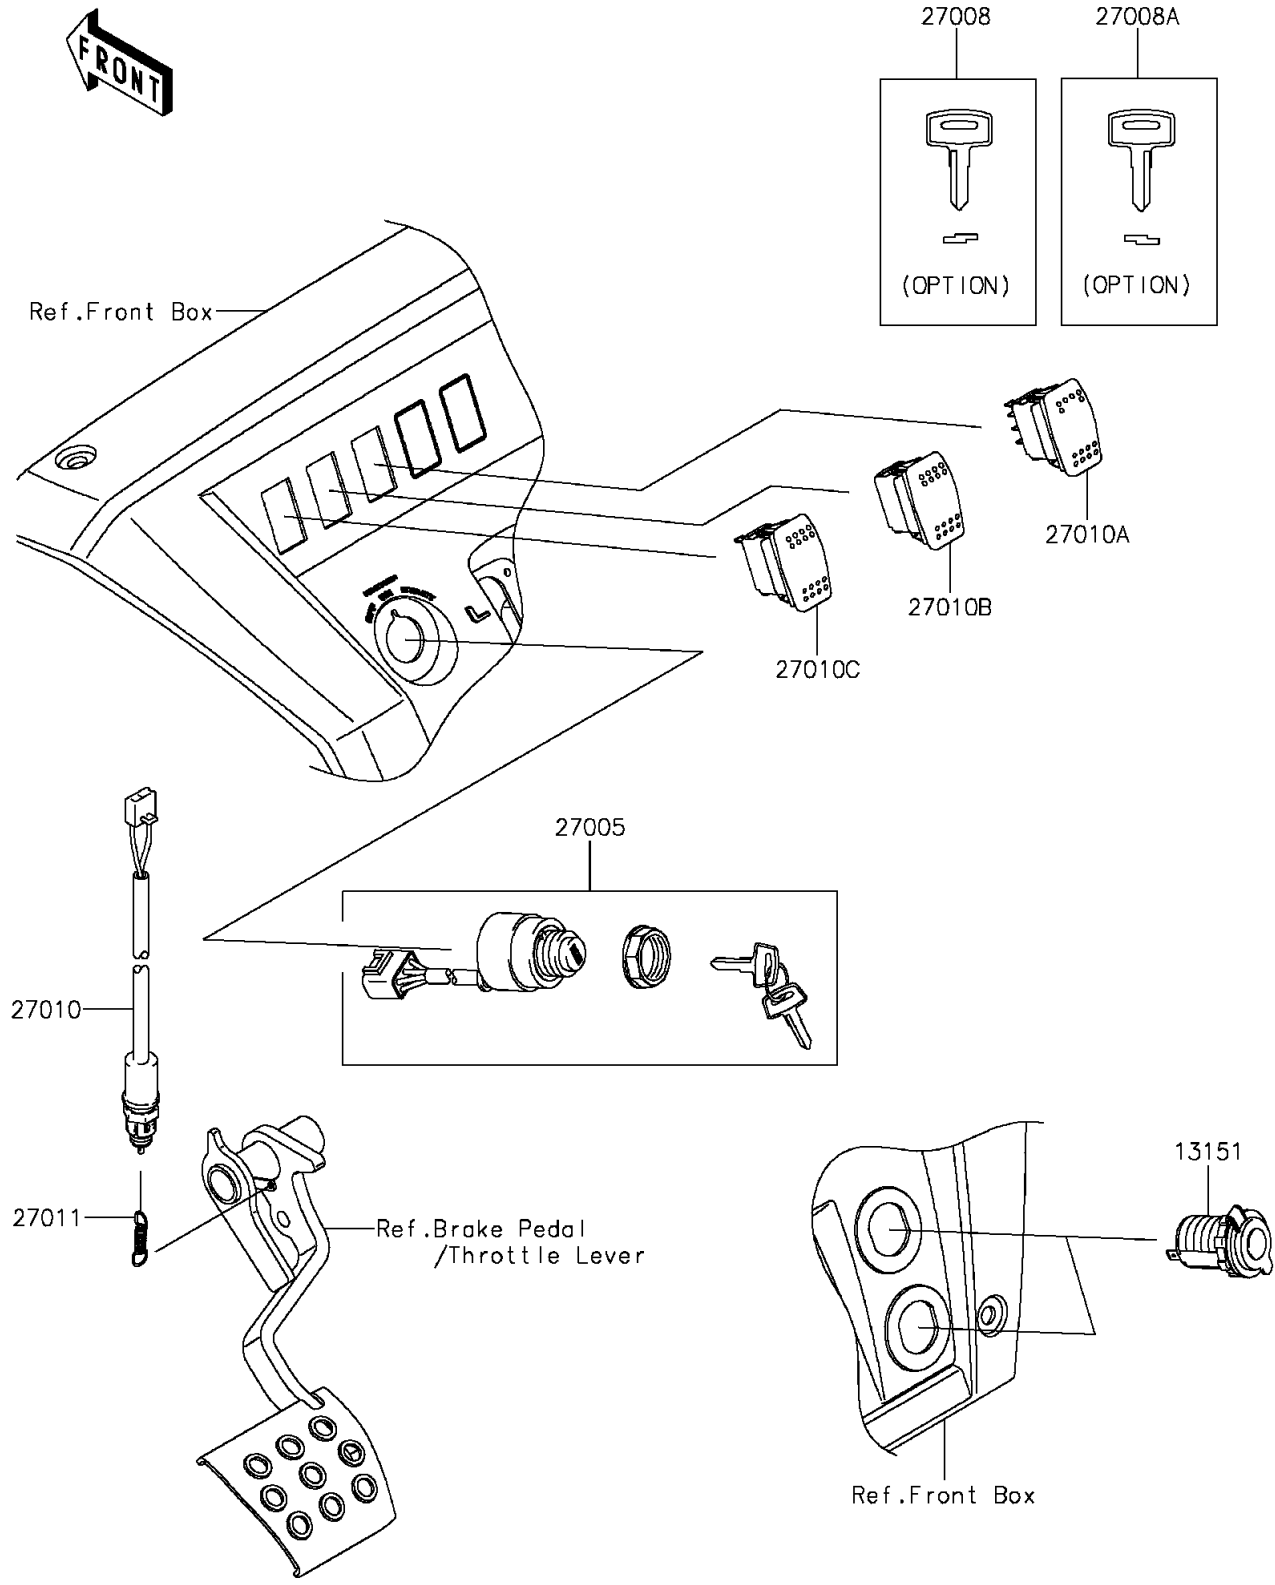

2016 MULE PRO-DX™ DIESEL PARTS DIAGRAM

Ignition Switch

F2770

2016 MULE PRO-DX™ DIESEL PARTS LIST

Ignition Switch

ITEM NAME	PART NUMBER	QUANTITY
SWITCH-COMP,OUTLET,12V (Ref # 13151)	13151-0556	2
SWITCH-ASSY-IGNITION (Ref # 27005)	27005-0585	1
KEY-LOCK,BLANK (Ref # 27008)	27008-1153	1
KEY-LOCK,BLANK (Ref # 27008A)	27008-1157	1
SWITCH,BRAKE (Ref # 27010)	27010-0724	1
SWITCH,HEAD LAMP (Ref # 27010A)	27010-0750	1
SWITCH,2WD/4WD (Ref # 27010B)	27010-0751	1
SWITCH,DIFF LOCK (Ref # 27010C)	27010-0810	1
SPRING,BRAKE LAMP SWITCH (Ref # 27011)	27011-006	1