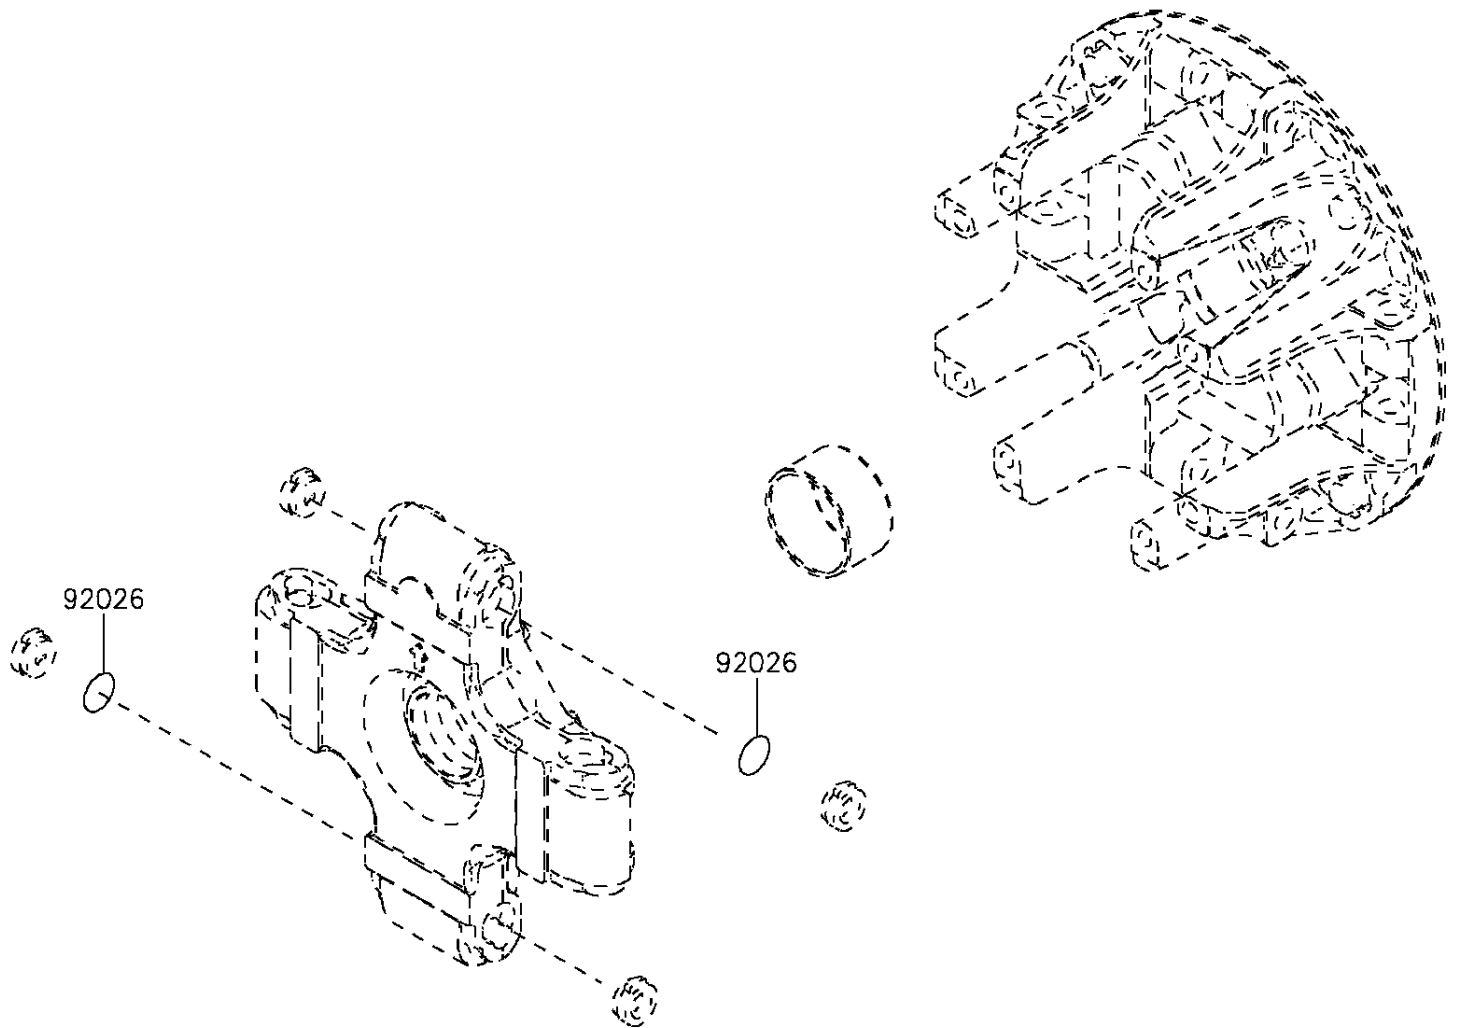

# 2016 MULE PRO-DX™ DIESEL PARTS DIAGRAM

Optional Parts

F2890

(Ref. Drive Converter)

## 2016 MULE PRO-DX™ DIESEL PARTS LIST

### Optional Parts

ITEM NAME	PART NUMBER	QUANTITY
SPACER,T=0.1 (Ref # 92026)	92026-0038	2