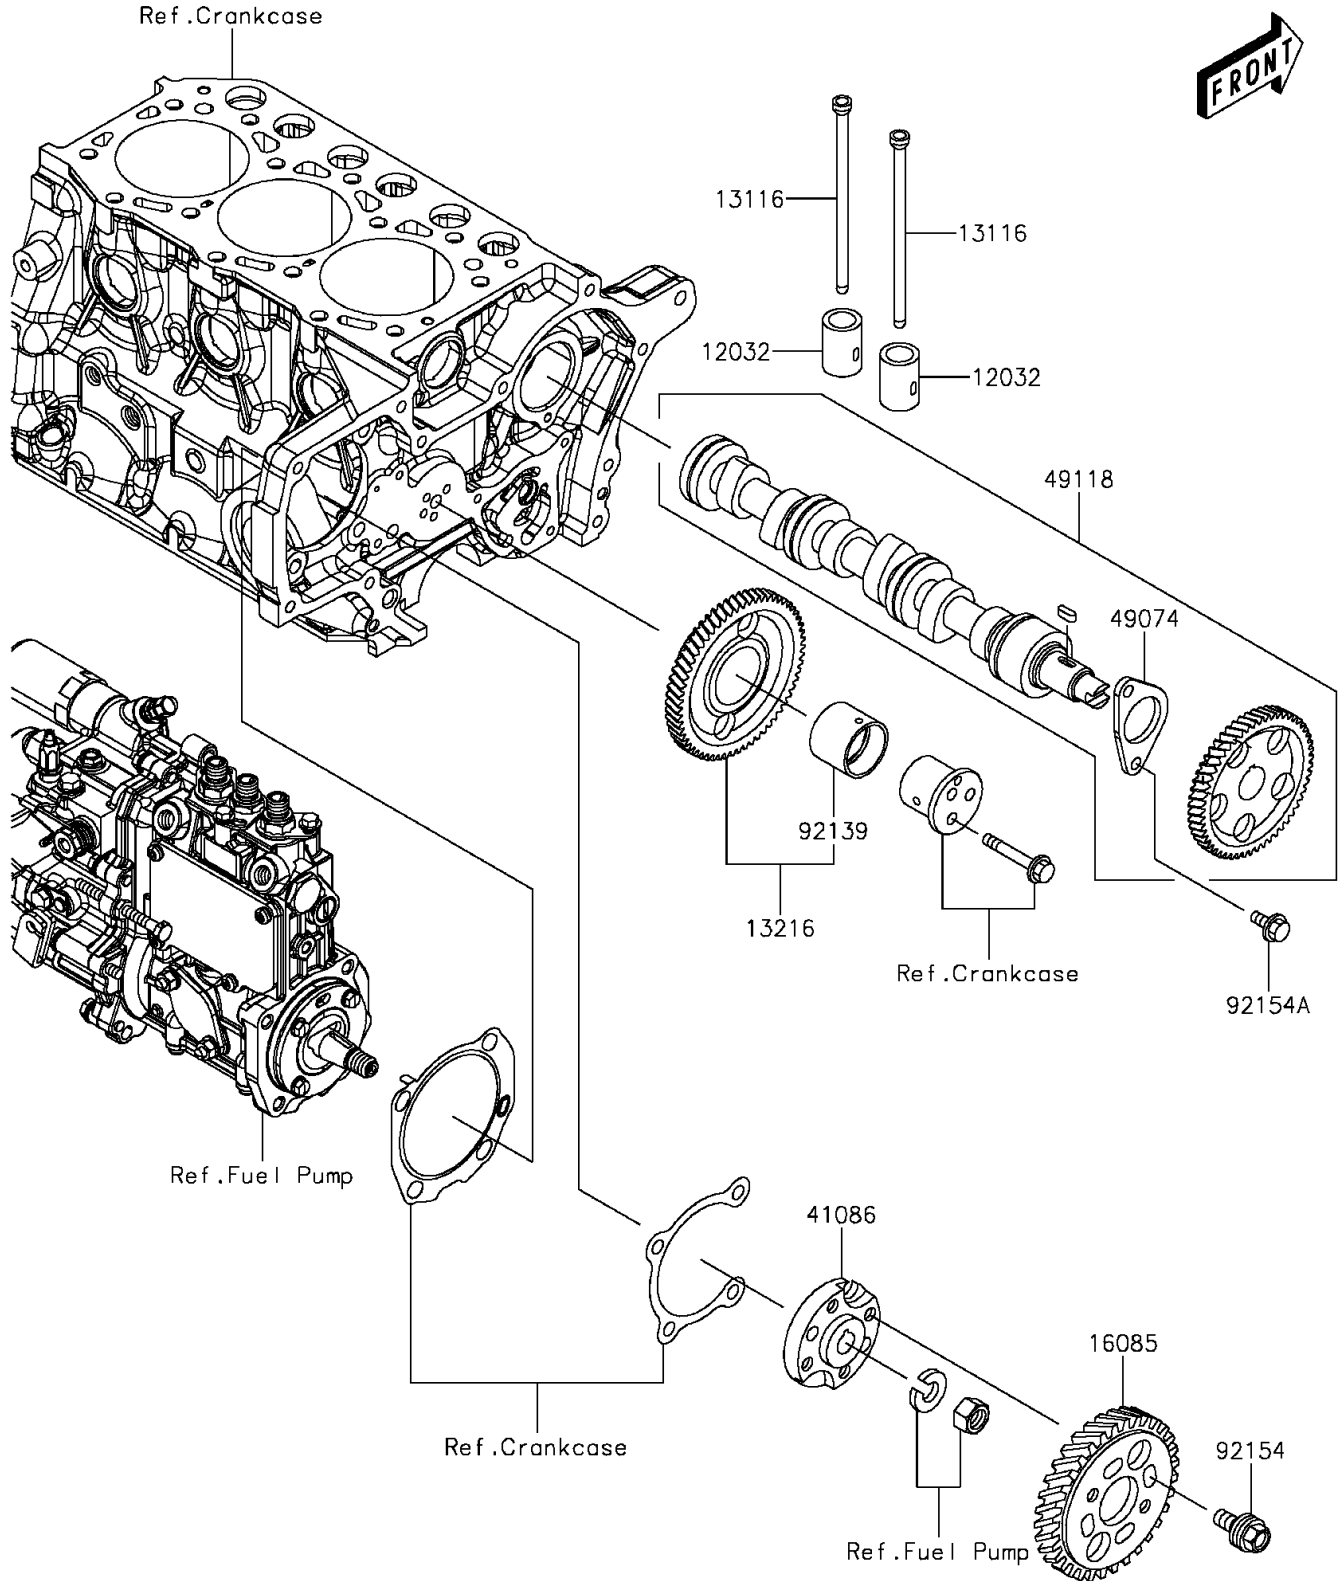

# 2016 MULE PRO-DX™ EPS DIESEL PARTS DIAGRAM

Valve(s)/Camshaft(s)

E1211

## 2016 MULE PRO-DX™ EPS DIESEL PARTS LIST

Valve(s)/Camshaft(s)

ITEM NAME	PART NUMBER	QUANTITY
TAPPET (Ref # 12032)	12032-0021	6
ROD-PUSH (Ref # 13116)	13116-0726	6
GEAR-COMP,IDLE (Ref # 13216)	13216-0889	1
GEAR,PUMP (Ref # 16085)	16085-0648	1
FLANGE (Ref # 41086)	41086-0723	1
PLATE-THRUST (Ref # 49074)	49074-0004	1
CAMSHAFT-COMP (Ref # 49118)	49118-0864	1
BUSHING,IDLE GEAR (Ref # 92139)	92139-0863	1
BOLT (Ref # 92154)	92154-1996	4
BOLT,FLANGED,6X12 (Ref # 92154A)	92154-1998	2