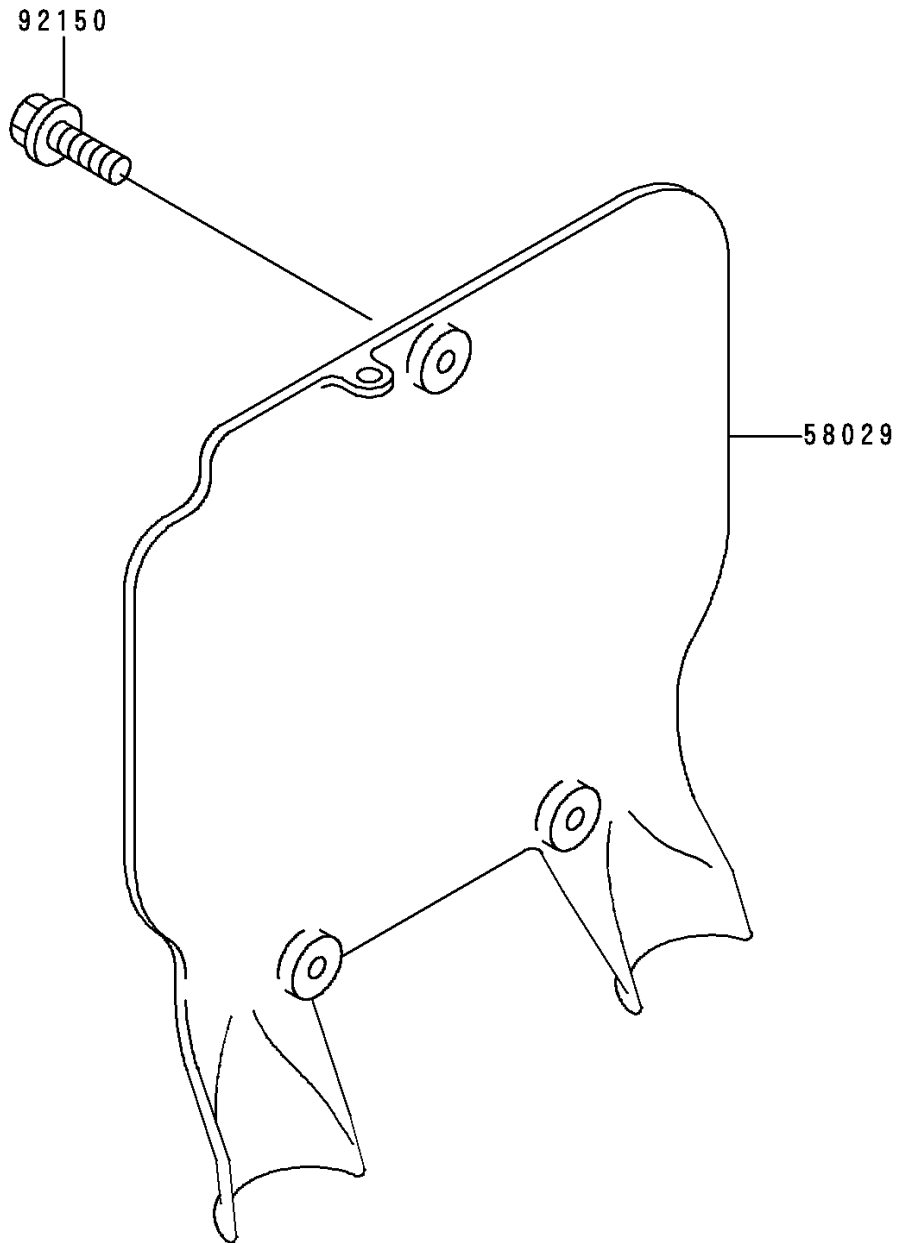

# 1994 KX125 PARTS DIAGRAM

Accessory

F2910

# 1994 KX125 PARTS LIST

## Accessory

ITEM NAME	PART NUMBER	QUANTITY
PLATE-NUMBER,P.WHITE (Ref # 58029)	58029-1074-6F	1
BOLT,6X14 (Ref # 92150)	92150-1340	3