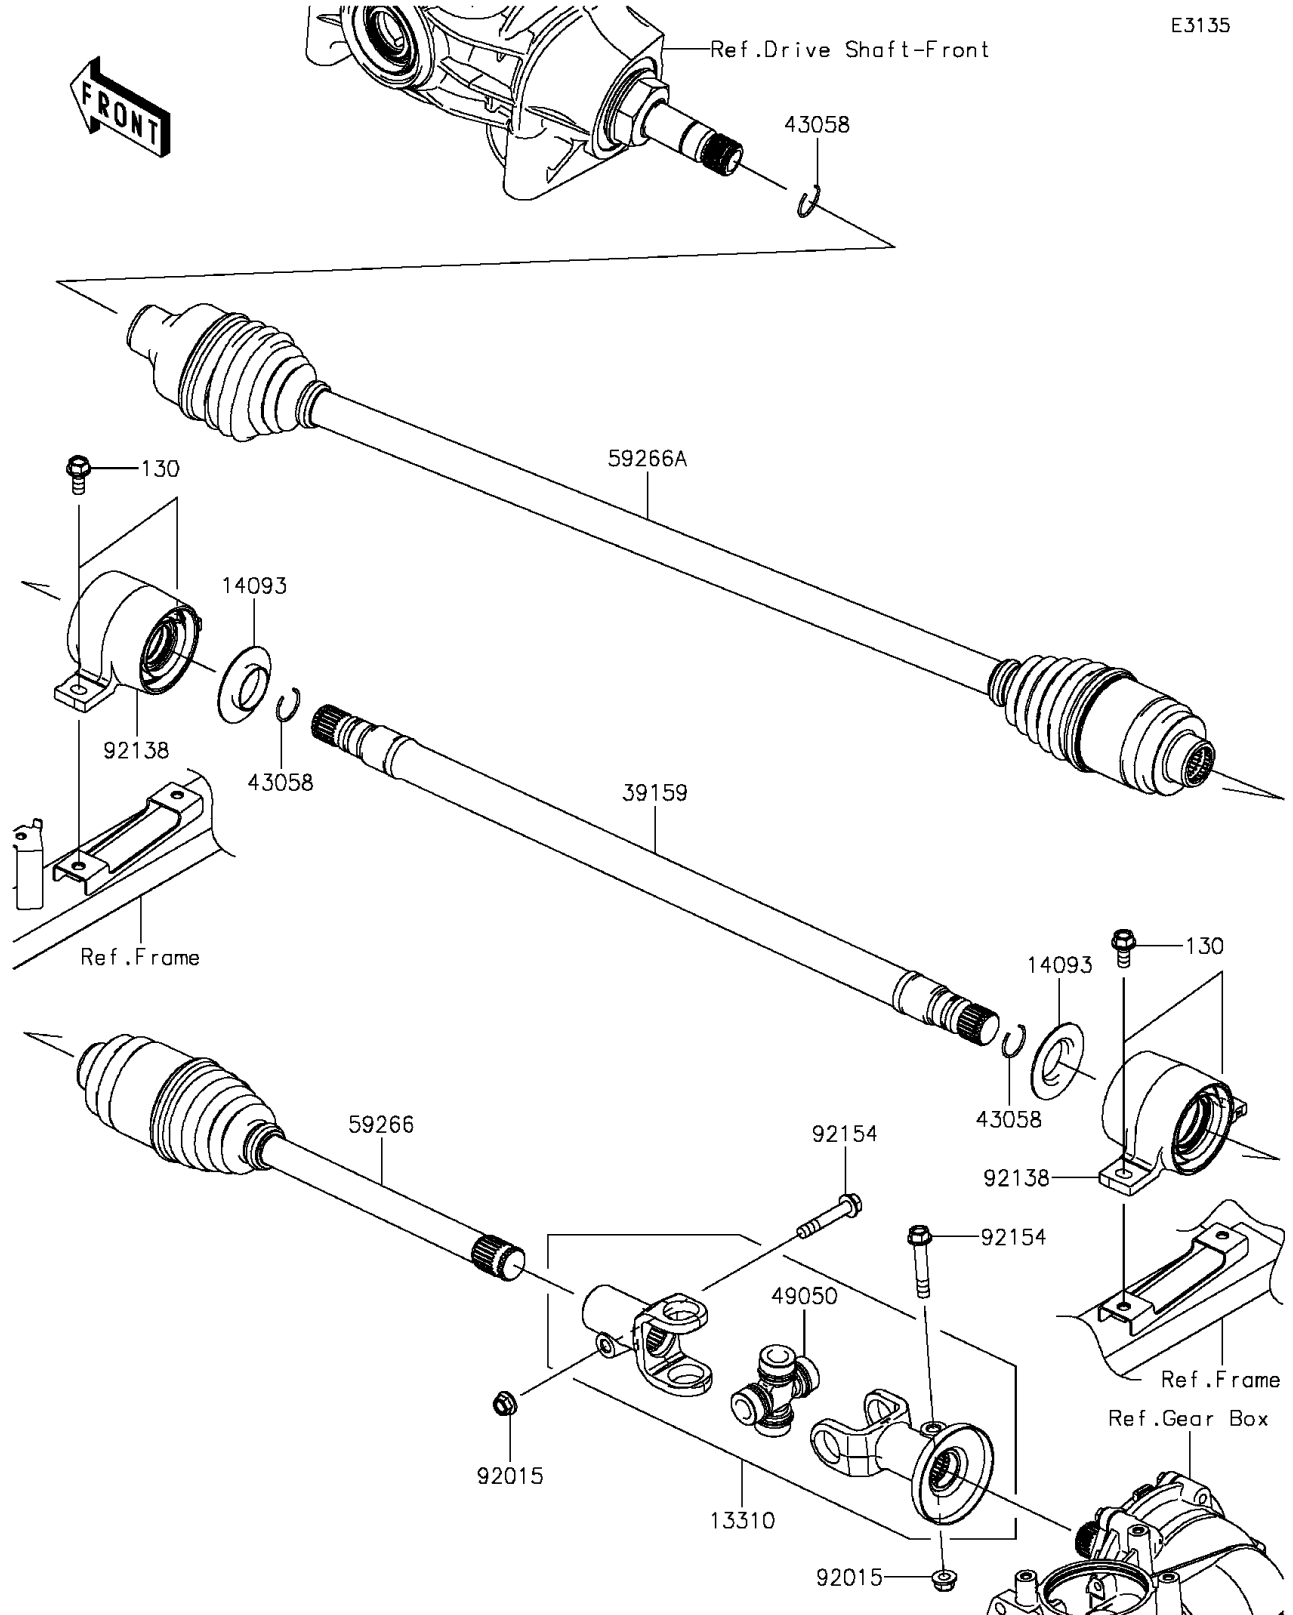

2016 MULE PRO-DX™ EPS DIESEL PARTS DIAGRAM

Drive Shaft-Propeller

2016 MULE PRO-DX™ EPS DIESEL PARTS LIST

Drive Shaft-Propeller

ITEM NAME	PART NUMBER	QUANTITY
BOLT-FLANGED,8X18 (Ref # 130)	130BA0818	4
SHAFT-ASSY (Ref # 13310)	13310-0038	1
COVER,SIDE RIP (Ref # 14093)	14093-0006	2
SHAFT-DRIVE (Ref # 39159)	39159-0045	1
RING (Ref # 43058)	43058-0018	3
SPIDER (Ref # 49050)	49050-0034	1
JOINT-BALL,T/M SIDE (Ref # 59266)	59266-0716	1
JOINT-BALL,FR DIFF SIDE (Ref # 59266A)	59266-0717	1
NUT,8MM (Ref # 92015)	92015-1432	2
BEARING-COMP (Ref # 92138)	92138-0002	2
BOLT,FLANGED,8X46 (Ref # 92154)	92154-1365	2