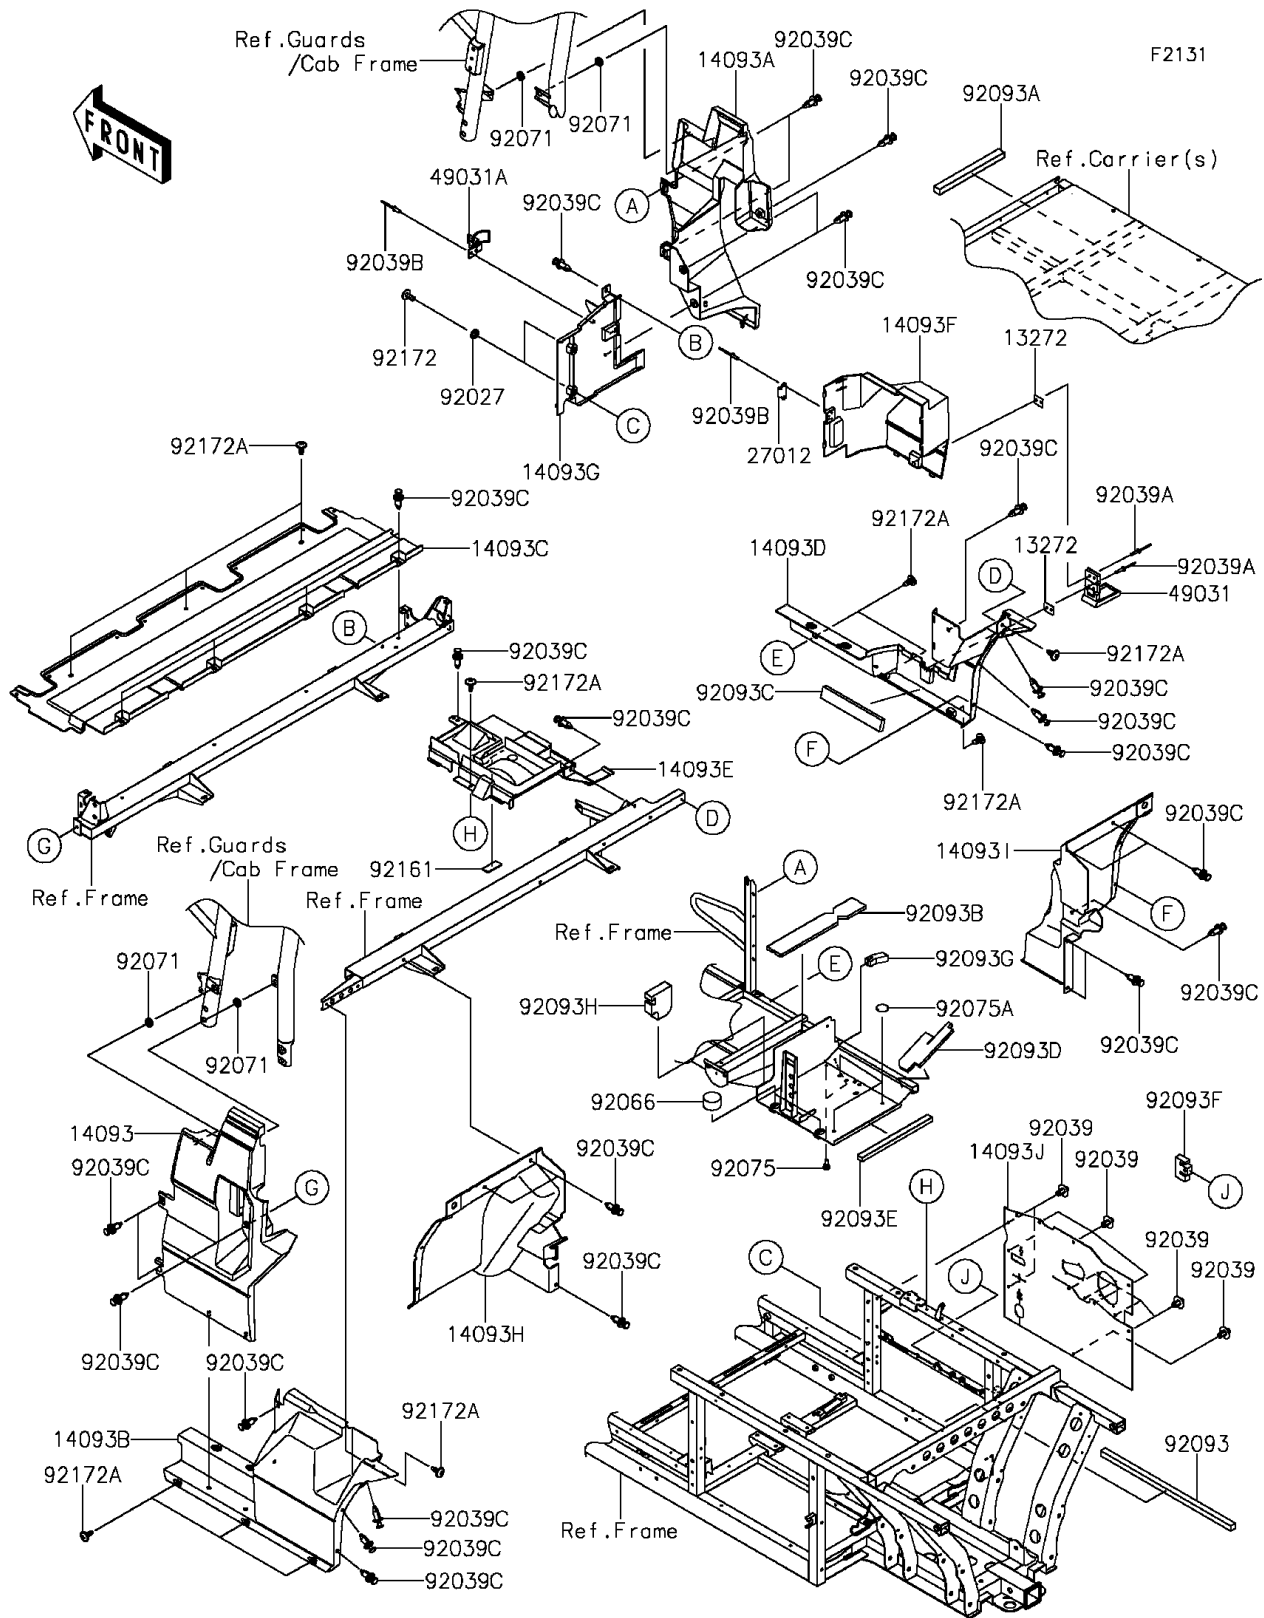

2016 MULE PRO-DX™ EPS DIESEL PARTS DIAGRAM

Frame Fittings(Rear)

2016 MULE PRO-DX™ EPS DIESEL PARTS LIST

Frame Fittings(Rear)

ITEM NAME	PART NUMBER	QUANTITY
PLATE,LATCH (Ref # 13272)	13272-1828	2
COVER,SIDE,LH,FR,F.BLACK (Ref # 14093)	14093-0167-6Z	1
COVER,SIDE,RH,FR,F.BLACK (Ref # 14093A)	14093-0168-6Z	1
COVER,SIDE,LH,RR (Ref # 14093B)	14093-0169	1
COVER,SEAT,BACK (Ref # 14093C)	14093-0171	1
COVER,SIDE,RH,RR (Ref # 14093D)	14093-0173	1
COVER,DUST (Ref # 14093E)	14093-0296	1
COVER,SIDE,RH,A/C MAINT. (Ref # 14093F)	14093-0371	1
COVER,SIDE,RH,A/C,FR (Ref # 14093G)	14093-0372	1
COVER,RR,FLOOR,MUD,LH (Ref # 14093H)	14093-0388	1
COVER,RR,FLOOR,MUD,RH (Ref # 14093I)	14093-0389	1
COVER,MAINTENANCE ROOM (Ref # 14093J)	14093-0492	1
HOOK,STRIKER (Ref # 27012)	27012-0806	1
LATCH,A/C (Ref # 49031)	49031-0007	1
LATCH,TOGGLE (Ref # 49031A)	49031-0015	1
COLLAR,L=4.6 (Ref # 92027)	92027-1168	2
RIVET (Ref # 92039)	92039-0086	12
RIVET,3.2X13.4 (Ref # 92039A)	92039-0739	4
RIVET (Ref # 92039B)	92039-0747	4
RIVET (Ref # 92039C)	92039-1229	31
PLUG,36X20 (Ref # 92066)	92066-0812	2
GROMMET (Ref # 92071)	92071-056	4
DAMPER,6X10X15 (Ref # 92075)	92075-1808	2
DAMPER,RUBBER (Ref # 92075A)	92075-261	3
SEAL,DUST,20X20X565 (Ref # 92093)	92093-0631	1
SEAL,DUST,20X25X280 (Ref # 92093A)	92093-0633	1
SEAL,DUST,61X368X10 (Ref # 92093B)	92093-0643	1
SEAL,DUST,39X255X15 (Ref # 92093C)	92093-0644	1
SEAL,DUST,69X207X10 (Ref # 92093D)	92093-0645	1

2016 MULE PRO-DX™ EPS DIESEL PARTS LIST

Frame Fittings(Rear)

ITEM NAME	PART NUMBER	QUANTITY
SEAL,DUST,15X305X20 (Ref # 92093E)	92093-0646	1
SEAL,52X72X20 (Ref # 92093F)	92093-0651	1
SEAL,21.5X60X20 (Ref # 92093G)	92093-0652	1
SEAL,GOMSPOR (Ref # 92093H)	92093-0667	1
DAMPER,25X60X3.175 (Ref # 92161)	92161-1827	1
SCREW,6X16 (Ref # 92172)	92172-0236	2
SCREW,6X16 (Ref # 92172A)	92172-0711	12