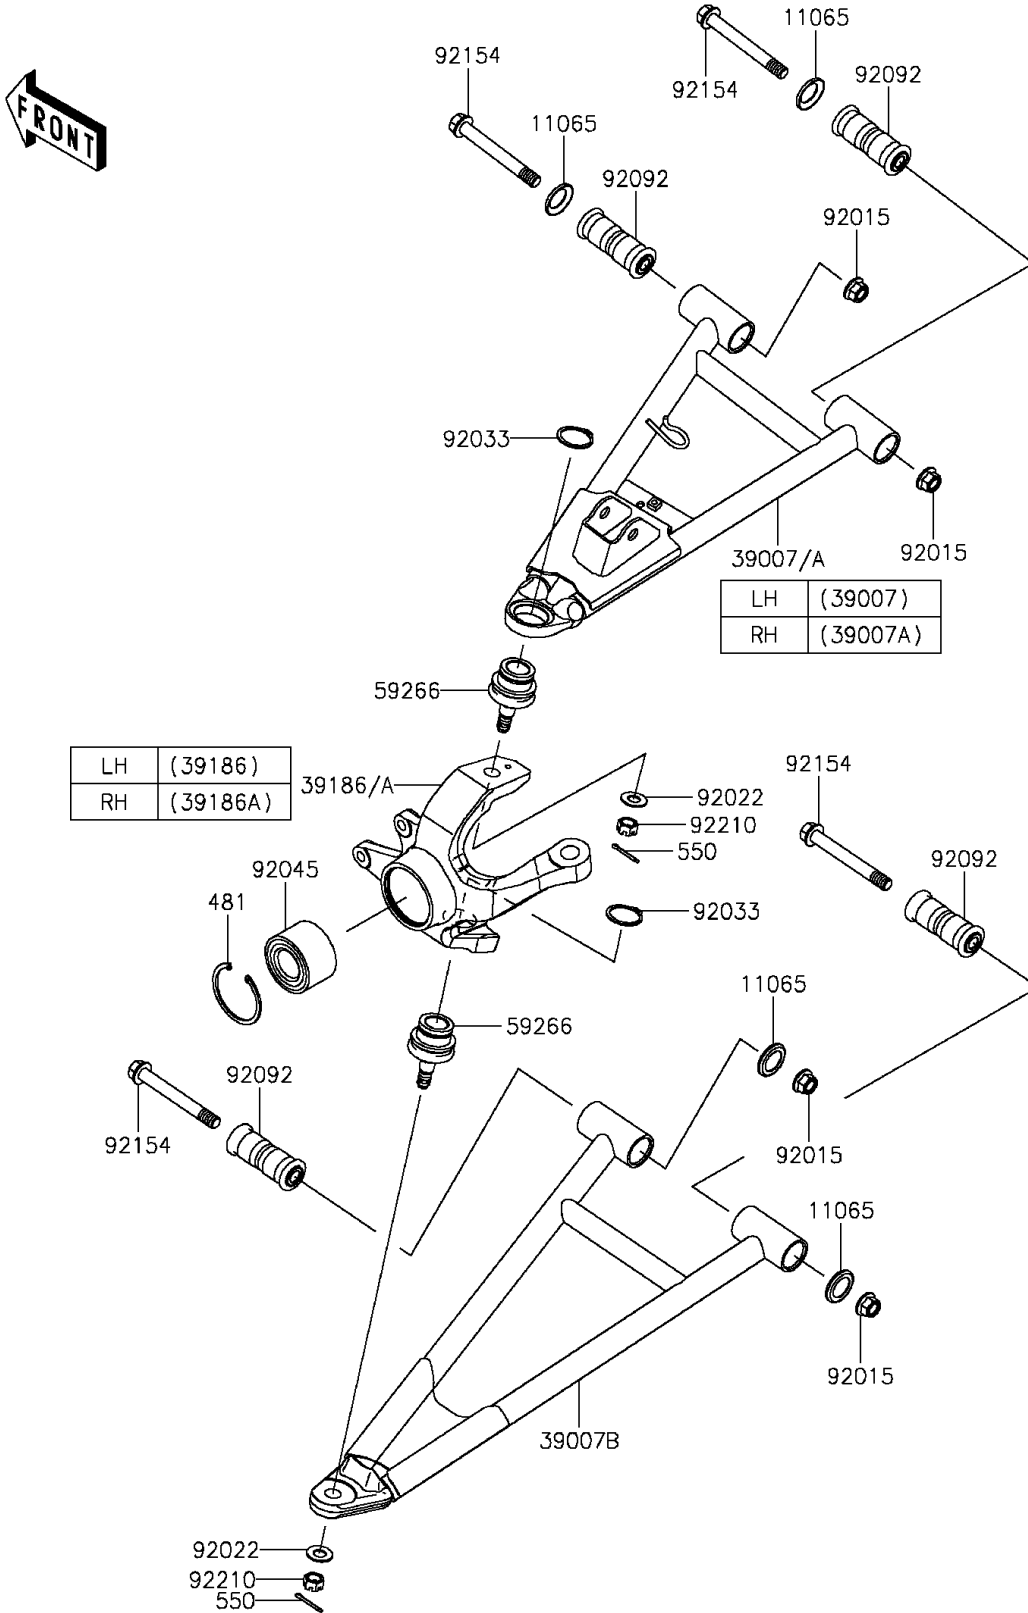

2016 MULE PRO-DX™ EPS DIESEL PARTS DIAGRAM

Front Suspension

F2152

2016 MULE PRO-DX™ EPS DIESEL PARTS LIST

Front Suspension

ITEM NAME	PART NUMBER	QUANTITY
CAP,ARM (Ref # 11065)	11065-0838	8
ARM-SUSP,FR,UPP,LH (Ref # 39007)	39007-0377	1
ARM-SUSP,FR,UPP,RH (Ref # 39007A)	39007-0378	1
ARM-SUSP,FR,LWR,LH&RH (Ref # 39007B)	39007-0383	2
KNUCKLE,FR,LH (Ref # 39186)	39186-0319	1
KNUCKLE,FR,RH (Ref # 39186A)	39186-0320	1
CIRCLIP-TYPE-C (Ref # 481)	481J6000	2
PIN-COTTER,3.0X25 (Ref # 550)	550AA3025	4
JOINT-BALL (Ref # 59266)	59266-0711	4
NUT,LOCK,FLANGED,12MM (Ref # 92015)	92015-1433	8
WASHER (Ref # 92022)	92022-1831	4
RING-SNAP,C-TYPE,32MM (Ref # 92033)	92033-1262	4
BEARING-BALL,30X60X37 (Ref # 92045)	92045-0762	2
BUSHING-RUBBER,12X20X78 (Ref # 92092)	92092-0028	8
BOLT,FLANGED,12X100 (Ref # 92154)	92154-1318	8
NUT,CASTLE,12MM (Ref # 92210)	92210-0395	4