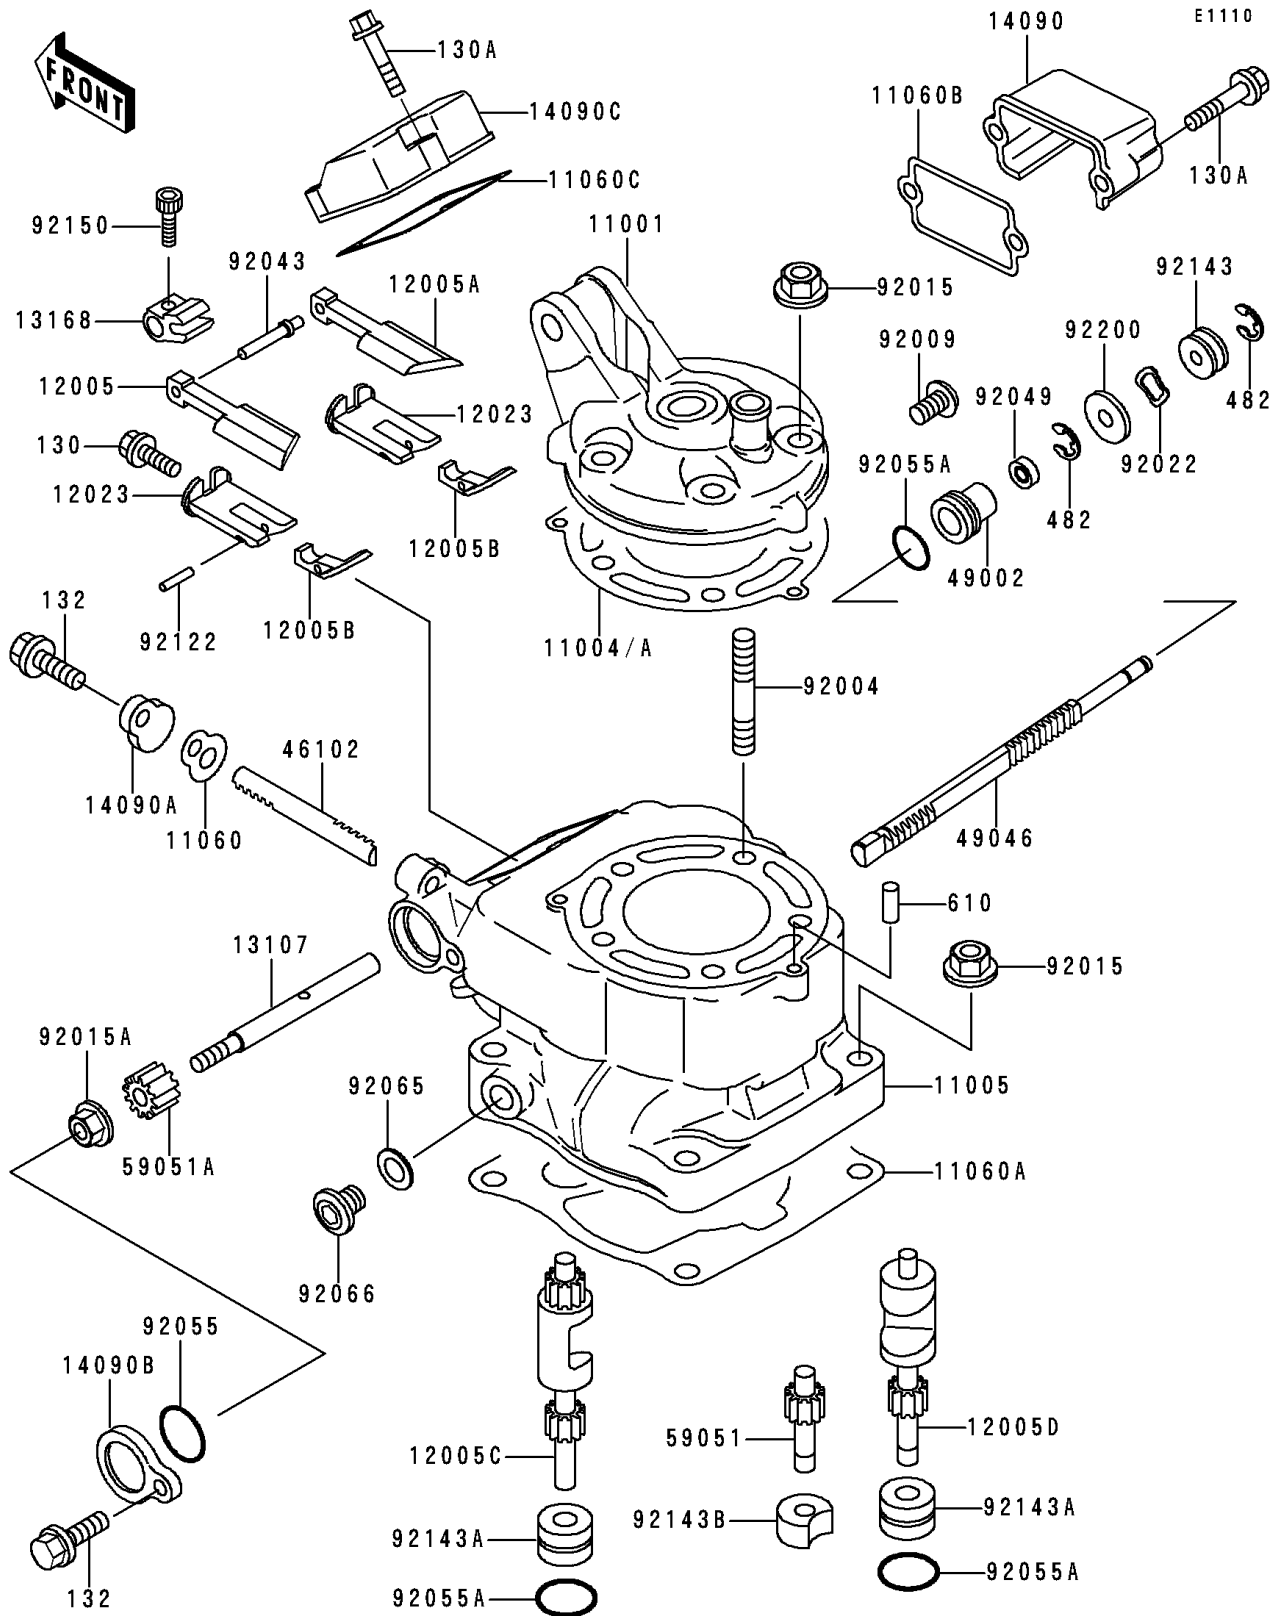

# 1995 KX125 PARTS DIAGRAM

Cylinder Head/Cylinder

## Cylinder Head/Cylinder

ITEM NAME	PART NUMBER	QUANTITY
HEAD-CYLINDER (Ref # 11001)	11001-1415	1
GASKET-HEAD,T=0.46 (Ref # 11004)	11004-1252	1
GASKET-HEAD,T=0.26 (Ref # 11004A)	11004-1300	1
CYLINDER-ENGINE (Ref # 11005)	11005-1752	1
GASKET,GOVERNOR ROD (Ref # 11060)	11060-1346	1
GASKET,CYLINDER BASE (Ref # 11060A)	11060-1647	1
GASKET,RH,GOVERNOR (Ref # 11060B)	11060-1686	1
GASKET,MAIN COVER (Ref # 11060C)	11060-1690	1
VALVE-EXHAUST,MAIN,LH (Ref # 12005)	12005-1207	1
VALVE-EXHAUST,MAIN,RH (Ref # 12005A)	12005-1208	1
VALVE-EXHAUST,MAIN (Ref # 12005B)	12005-1209	2
VALVE-EXHAUST,LH (Ref # 12005C)	12005-1217	1
VALVE-EXHAUST,RH (Ref # 12005D)	12005-1218	1
HOLDER-VALVE,MAIN (Ref # 12023)	12023-1073	2
SHAFT,MAIN (Ref # 13107)	13107-1284	1
LEVER,MAIN VALVE (Ref # 13168)	13168-1557	1
COVER,GOVERNOR (Ref # 14090)	14090-1130	1
COVER,GOVERNOR ROD (Ref # 14090A)	14090-1132	1
COVER,MAIN VALVE (Ref # 14090B)	14090-1133	1
COVER,MAIN VALVE (Ref # 14090C)	14090-1134	1
ROD,MAIN VALVE (Ref # 46102)	46102-1319	1
GUIDE-VALVE (Ref # 49002)	49002-1100	1
ROD-GOVERNOR (Ref # 49046)	49046-1071	1
GEAR-SPUR,IDLE (Ref # 59051)	59051-1249	1
GEAR-SPUR,MAIN VALVE (Ref # 59051A)	59051-1252	1
STUD,8X28.5 (Ref # 92004)	92004-1060	5
SCREW,5X10 (Ref # 92009)	92009-1502	1
NUT,8MM (Ref # 92015)	92015-1143	9
NUT,6MM (Ref # 92015A)	92015-1572	1