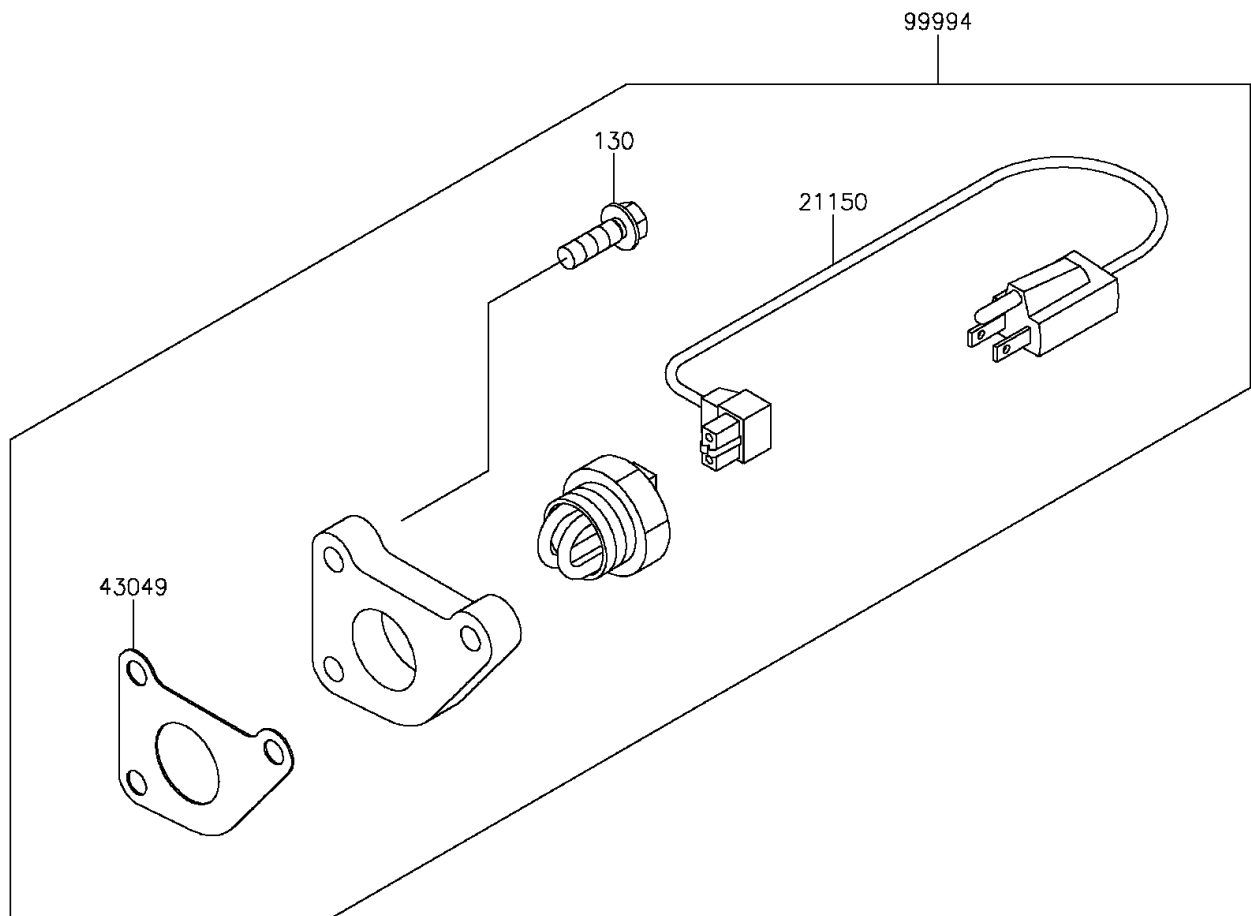

2016 MULE PRO-DX™ EPS DIESEL PARTS DIAGRAM

Accessory

F2910

2016 MULE PRO-DX™ EPS DIESEL PARTS LIST

Accessory

ITEM NAME	PART NUMBER	QUANTITY
BOLT-FLANGED,8X25 (Ref # 130)	130BA0825	3
CORD-ASSY (Ref # 21150)	21150-0015	1
PACKING (Ref # 43049)	43049-0034	1
KIT-ACCESSORY,BLOCK HEATER (Ref # 99994)	99994-0741	1