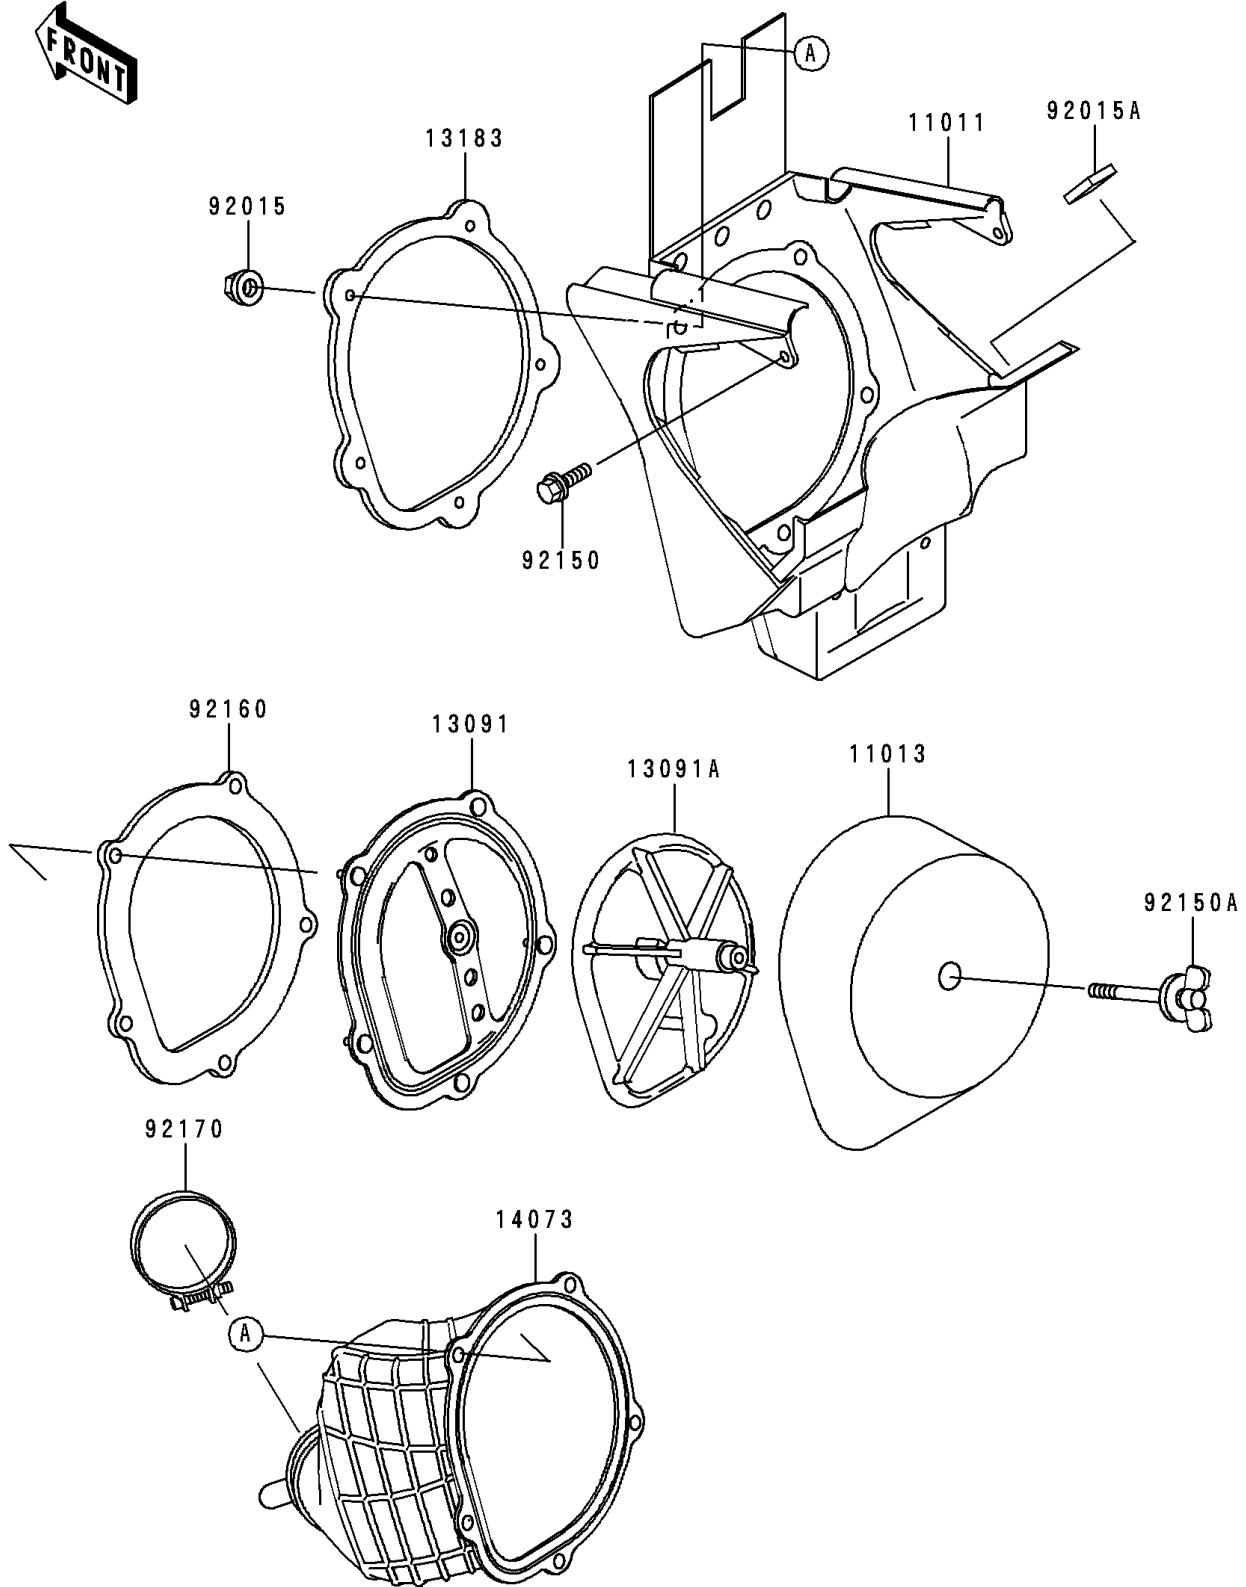

# 1995 KX125 PARTS DIAGRAM

Air Cleaner

E1130

# 1995 KX125 PARTS LIST

## Air Cleaner

ITEM NAME	PART NUMBER	QUANTITY
CASE-AIR FILTER (Ref # 11011)	11011-1446-RG	1
ELEMENT-AIR FILTER (Ref # 11013)	11013-1203	1
HOLDER (Ref # 13091)	13091-1664	1
HOLDER,ELEMENT (Ref # 13091A)	13091-1708	1
PLATE,DUCT FITTING (Ref # 13183)	13183-1530	1
DUCT,AIR FILTER (Ref # 14073)	14073-1612	1
NUT,FLANGED,5MM (Ref # 92015)	92015-1259	5
NUT (Ref # 92015A)	92015-1918	2
BOLT,FLANGED,6X16 (Ref # 92150)	92150-1506	2
BOLT,WING (Ref # 92150A)	92150-1565	1
DAMPER,DUCT SEAL (Ref # 92160)	92160-1196	1
CLAMP,65MM (Ref # 92170)	92170-1526	1