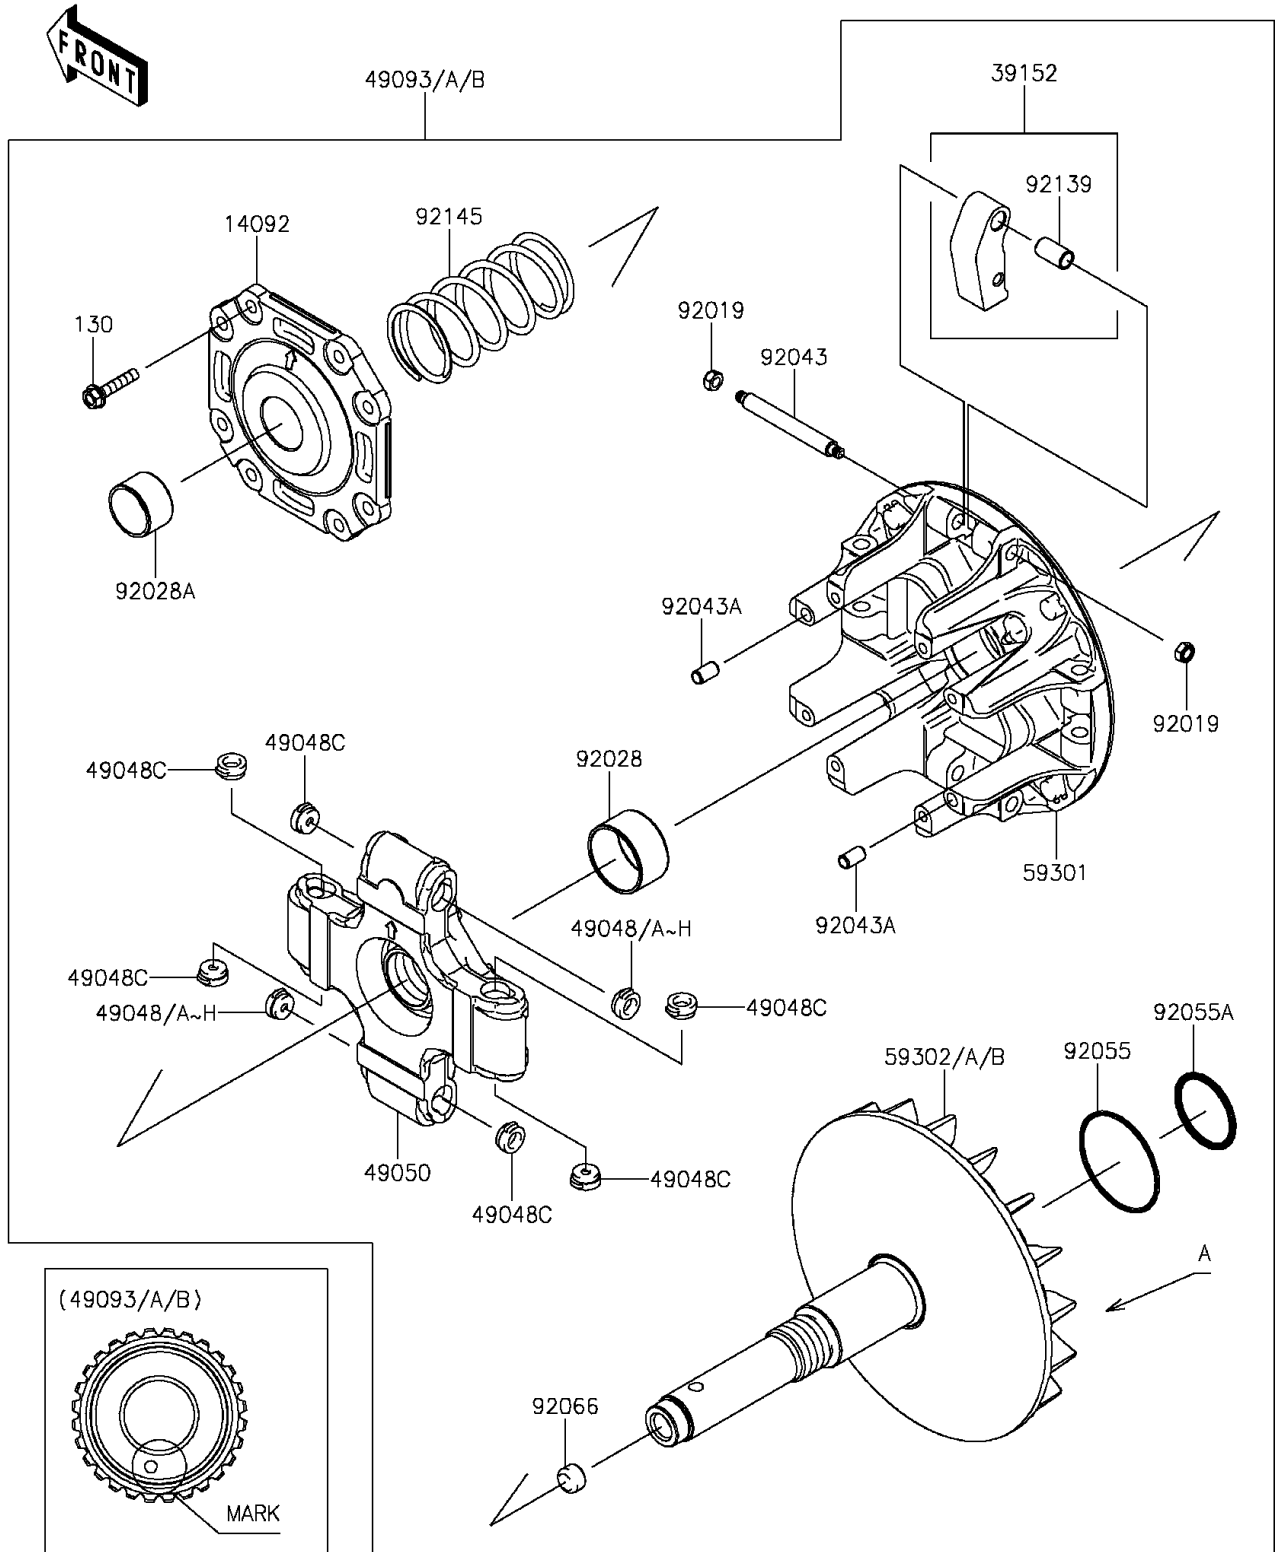

2016 MULE PRO-DX™ EPS LE DIESEL PARTS DIAGRAM

Drive Converter

E1391

2016 MULE PRO-DX™ EPS LE DIESEL PARTS LIST

Drive Converter

ITEM NAME	PART NUMBER	QUANTITY
BOLT-FLANGED,6X30 (Ref # 130)	130CA0630	8
COVER (Ref # 14092)	14092-1201	1
WEIGHT-RAMP (Ref # 39152)	39152-0043	4
SHOE,T=7.2 (Ref # 49048)	49048-1087	AR
SHOE,T=7.3 (Ref # 49048A)	49048-1088	AR
SHOE,T=7.4 (Ref # 49048B)	49048-1089	AR
SHOE,T=7.5 (Ref # 49048C)	49048-1090	8
SHOE,T=7.6 (Ref # 49048D)	49048-1091	AR
SHOE,T=7.7 (Ref # 49048E)	49048-1092	AR
SHOE,T=7.8 (Ref # 49048F)	49048-1093	AR
SHOE,T=7.9 (Ref # 49048G)	49048-1094	AR
SHOE,T=8.0 (Ref # 49048H)	49048-1095	AR
SPIDER (Ref # 49050)	49050-1083	1
CONVERTER-DRIVE,B MARK,WHITE (Ref # 49093)	49093-0050	1
CONVERTER-DRIVE,A MARK,BLUE (Ref # 49093A)	49093-0069	1
CONVERTER-DRIVE,C MARK,YELLOW (Ref # 49093B)	49093-0070	1
SHEAVE-MOVABLE (Ref # 59301)	59301-0025	1
SHEAVE-COMP,B MARK,WHITE (Ref # 59302)	59302-0092	1
SHEAVE-COMP,A MARK,BLUE (Ref # 59302A)	59302-0093	1
SHEAVE-COMP,C MARK,YELLOW (Ref # 59302B)	59302-0094	1
NUT,LOCK,6MM (Ref # 92019)	92019-008	8
BUSHING (Ref # 92028)	92028-1975	1
BUSHING (Ref # 92028A)	92028-1980	1
PIN (Ref # 92043)	92043-0809	4
PIN,6.2X8X14 (Ref # 92043A)	92043-1263	2
RING-O,59.5X2.4 (Ref # 92055)	92055-0753	1
RING-O,3.5X39.7 (Ref # 92055A)	92055-0789	1
PLUG (Ref # 92066)	92066-0784	1
BUSHING,9X11X19.75 (Ref # 92139)	92139-1103	4

2016 MULE PRO-DX™ EPS LE DIESEL PARTS LIST

Drive Converter

ITEM NAME	PART NUMBER	QUANTITY
SPRING (Ref # 92145)	92145-1670	1