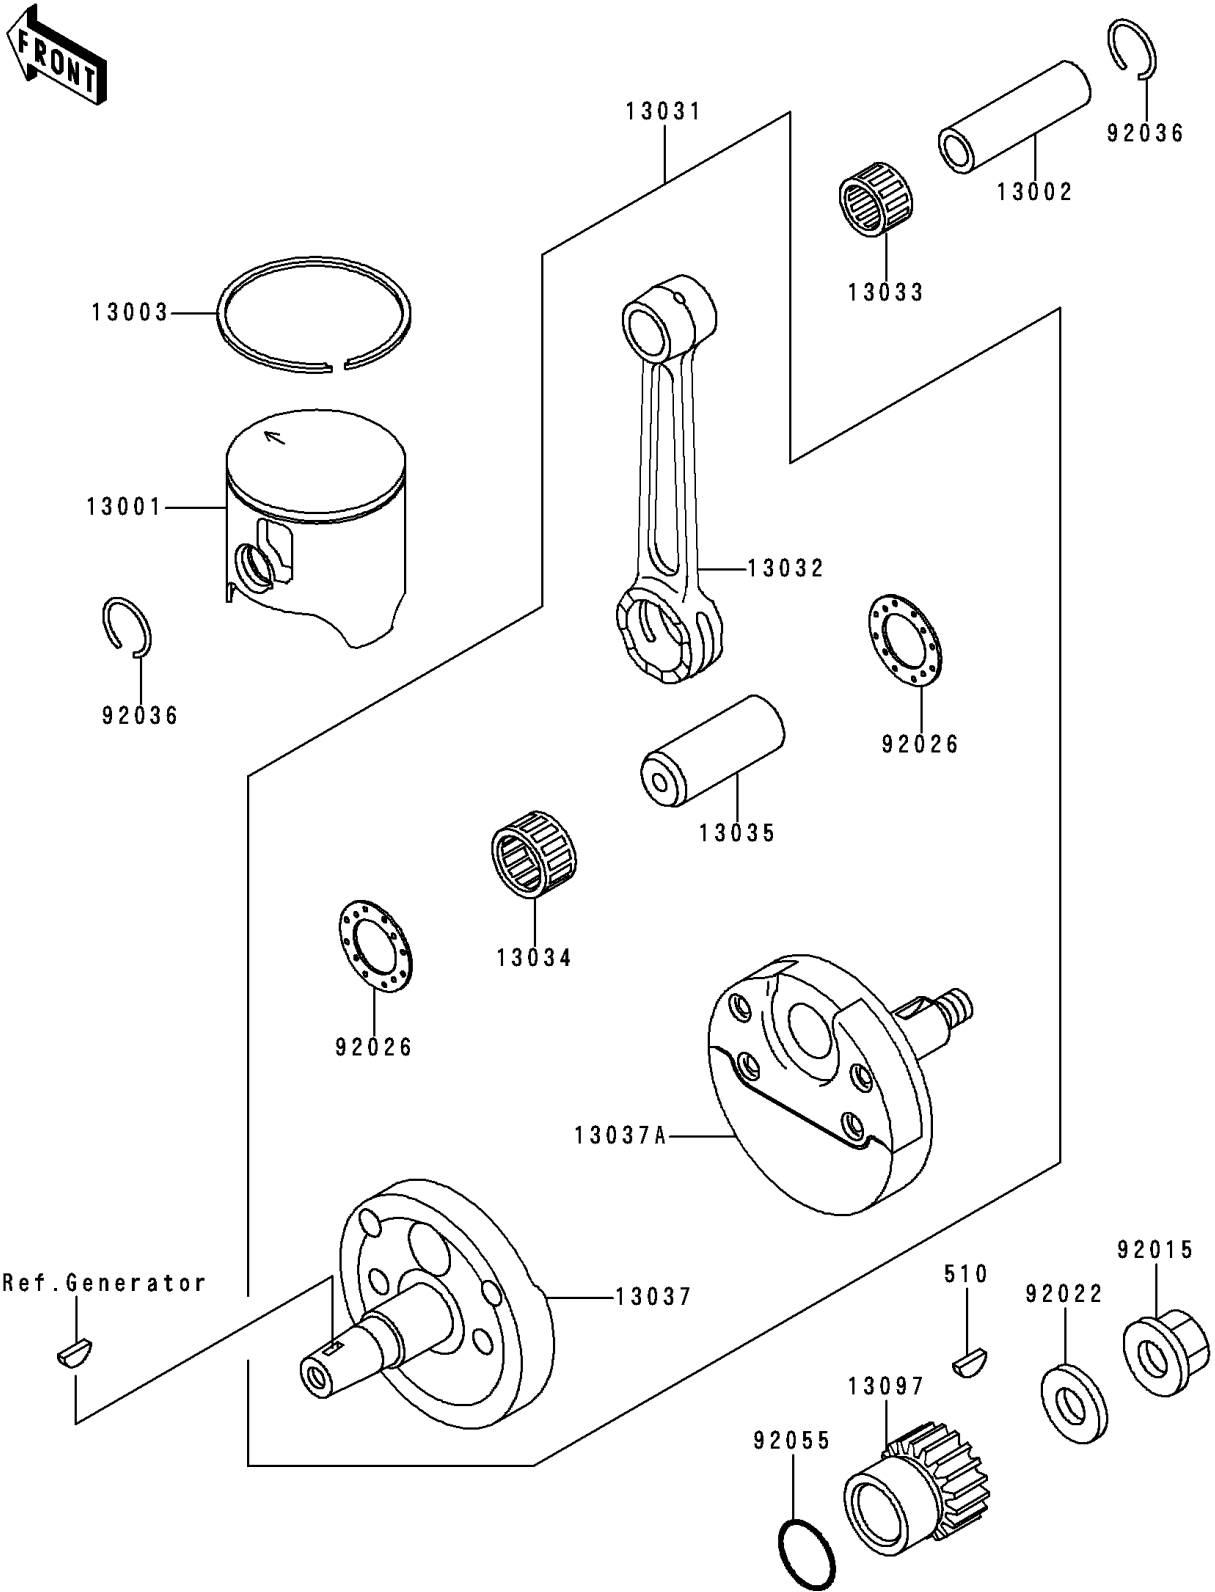

# 1995 KX125 PARTS DIAGRAM

Crankshaft/Piston(s)

E1320

# 1995 KX125 PARTS LIST

## Crankshaft/Piston(s)

ITEM NAME	PART NUMBER	QUANTITY
KEY-WOODRUFF (Ref # 510)	510A5100	1
PISTON-ENGINE (Ref # 13001)	13001-1429	1
PIN-PISTON (Ref # 13002)	13002-1099	1
RING-PISTON TOP (Ref # 13003)	13003-1356	1
CRANKSHAFT-COMP (Ref # 13031)	13031-1385	1
ROD-CONNECTING (Ref # 13032)	13032-1196	1
BEARING-SMALL END (Ref # 13033)	13033-1057	1
BEARING-BIG END,B4 (Ref # 13034)	13034-1099	1
PIN-CRANK (Ref # 13035)	13035-1010	1
CRANKSHAFT,LH (Ref # 13037)	13037-1482	1
CRANKSHAFT,RH (Ref # 13037A)	13037-1484	1
GEAR-PRIMARY SPUR,20T (Ref # 13097)	13097-1311	1
NUT,FLANGED,12MM (Ref # 92015)	92015-1156	1
WASHER (Ref # 92022)	92022-1831	1
SPACER,22.2X37X1.0 (Ref # 92026)	92026-1136	2
RING-SNAP (Ref # 92036)	92036-005	2
RING-O (Ref # 92055)	92055-086	1