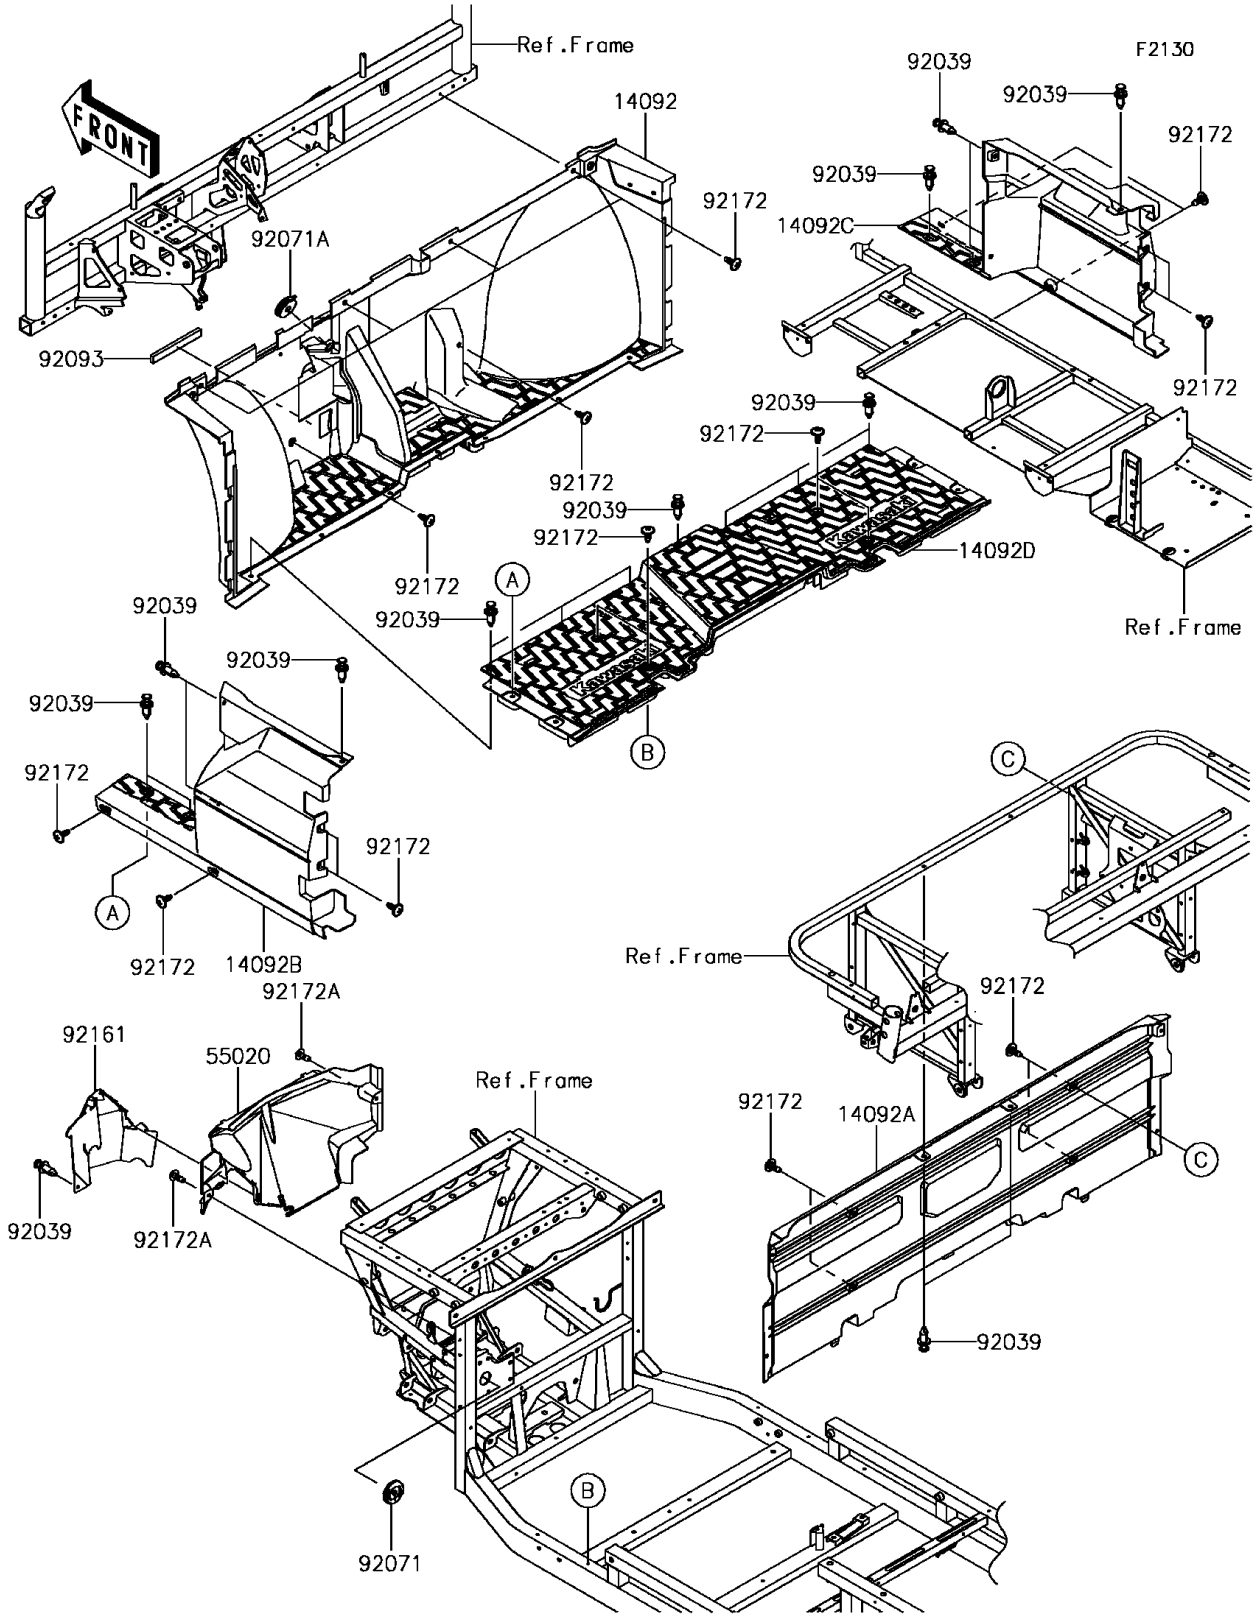

2016 MULE PRO-DX™ EPS LE DIESEL PARTS DIAGRAM

Frame Fittings(Front)

2016 MULE PRO-DX™ EPS LE DIESEL PARTS LIST

Frame Fittings(Front)

ITEM NAME	PART NUMBER	QUANTITY
COVER,FR FLOOR (Ref # 14092)	14092-1184	1
COVER,FR SEAT (Ref # 14092A)	14092-1185	1
COVER,SIDE,LH,FR (Ref # 14092B)	14092-1188	1
COVER,SIDE,RH,FR (Ref # 14092C)	14092-1189	1
COVER,FLOOR,BOTTOM (Ref # 14092D)	14092-1196	1
GUARD (Ref # 55020)	55020-0961	1
RIVET (Ref # 92039)	92039-1229	20
GROMMET,9X45X9 (Ref # 92071)	92071-0728	1
GROMMET,8X22X8 (Ref # 92071A)	92071-0753	1
SEAL,10X20X165 (Ref # 92093)	92093-0617	1
DAMPER (Ref # 92161)	92161-1649	1
SCREW,6X16 (Ref # 92172)	92172-0711	22
SCREW,TAPPING,6X16 (Ref # 92172A)	92172-0739	2