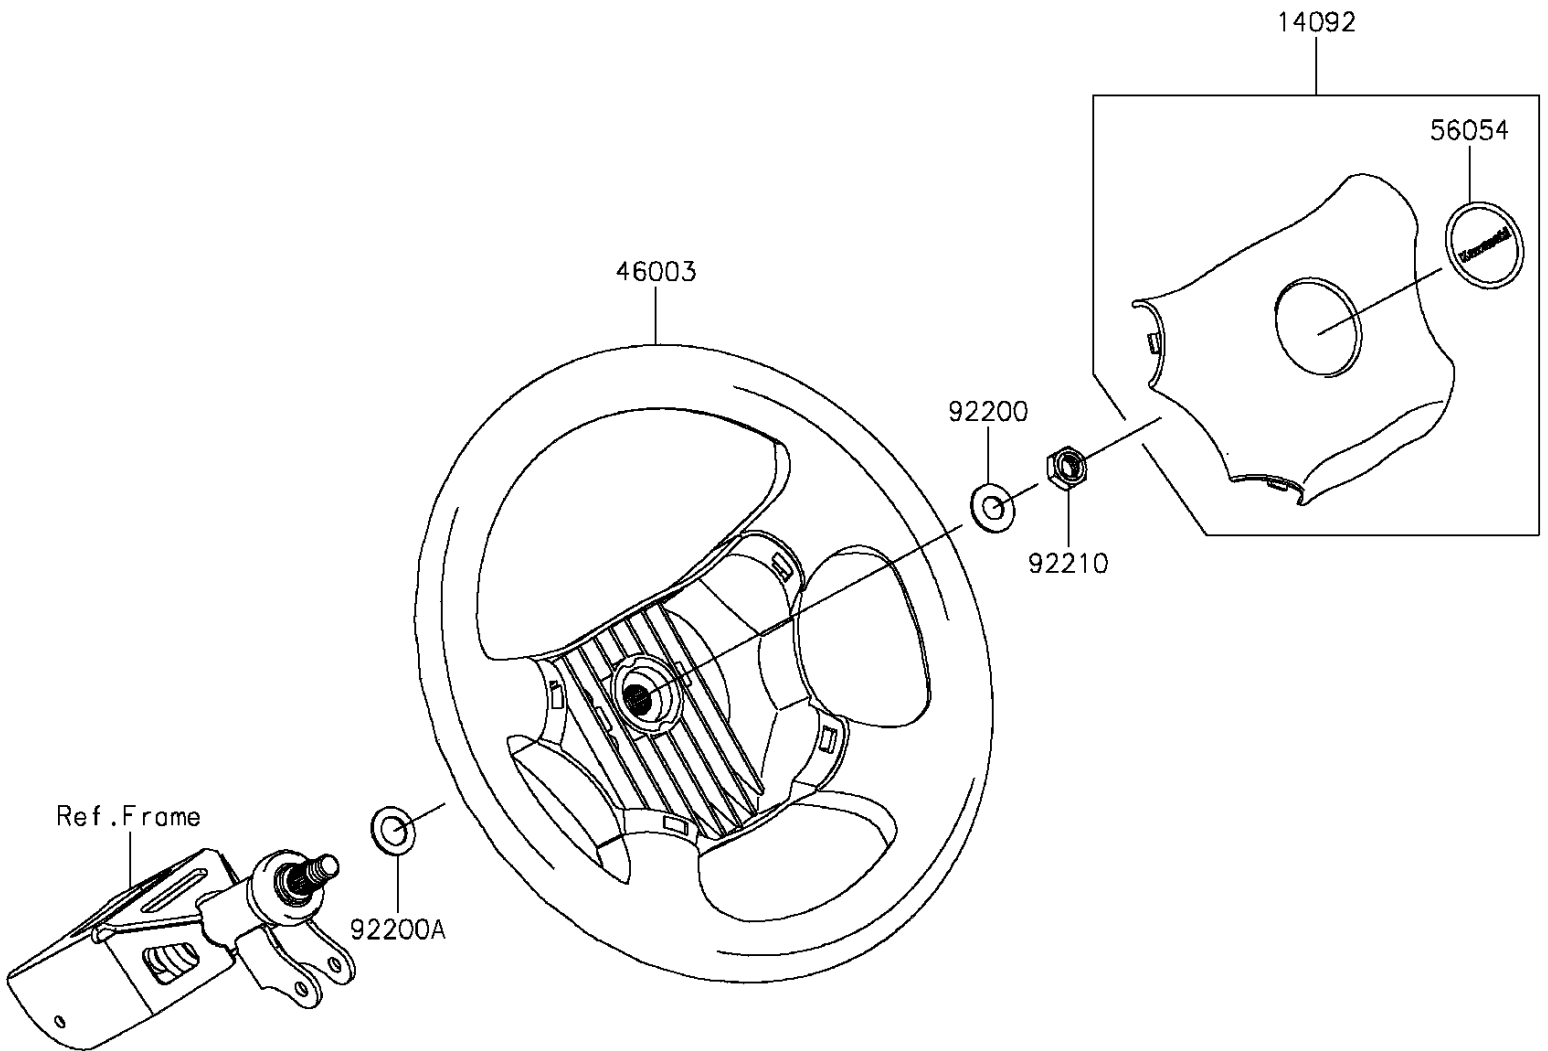

# 2016 MULE PRO-DX™ EPS LE DIESEL PARTS DIAGRAM

Steering Wheel

F2311

## 2016 MULE PRO-DX™ EPS LE DIESEL PARTS LIST

### Steering Wheel

ITEM NAME	PART NUMBER	QUANTITY
COVER,HORN SWITCH (Ref # 14092)	14092-1029	1
HANDLE (Ref # 46003)	46003-0595	1
MARK,CENTER LOGO,KAWASAKI (Ref # 56054)	56054-1188	1
WASHER,12.1X25X1.6 (Ref # 92200)	92200-0455	1
WASHER,15X25X1.6 (Ref # 92200A)	92200-0460	1
NUT,LOCK,12MM (Ref # 92210)	92210-1249	1