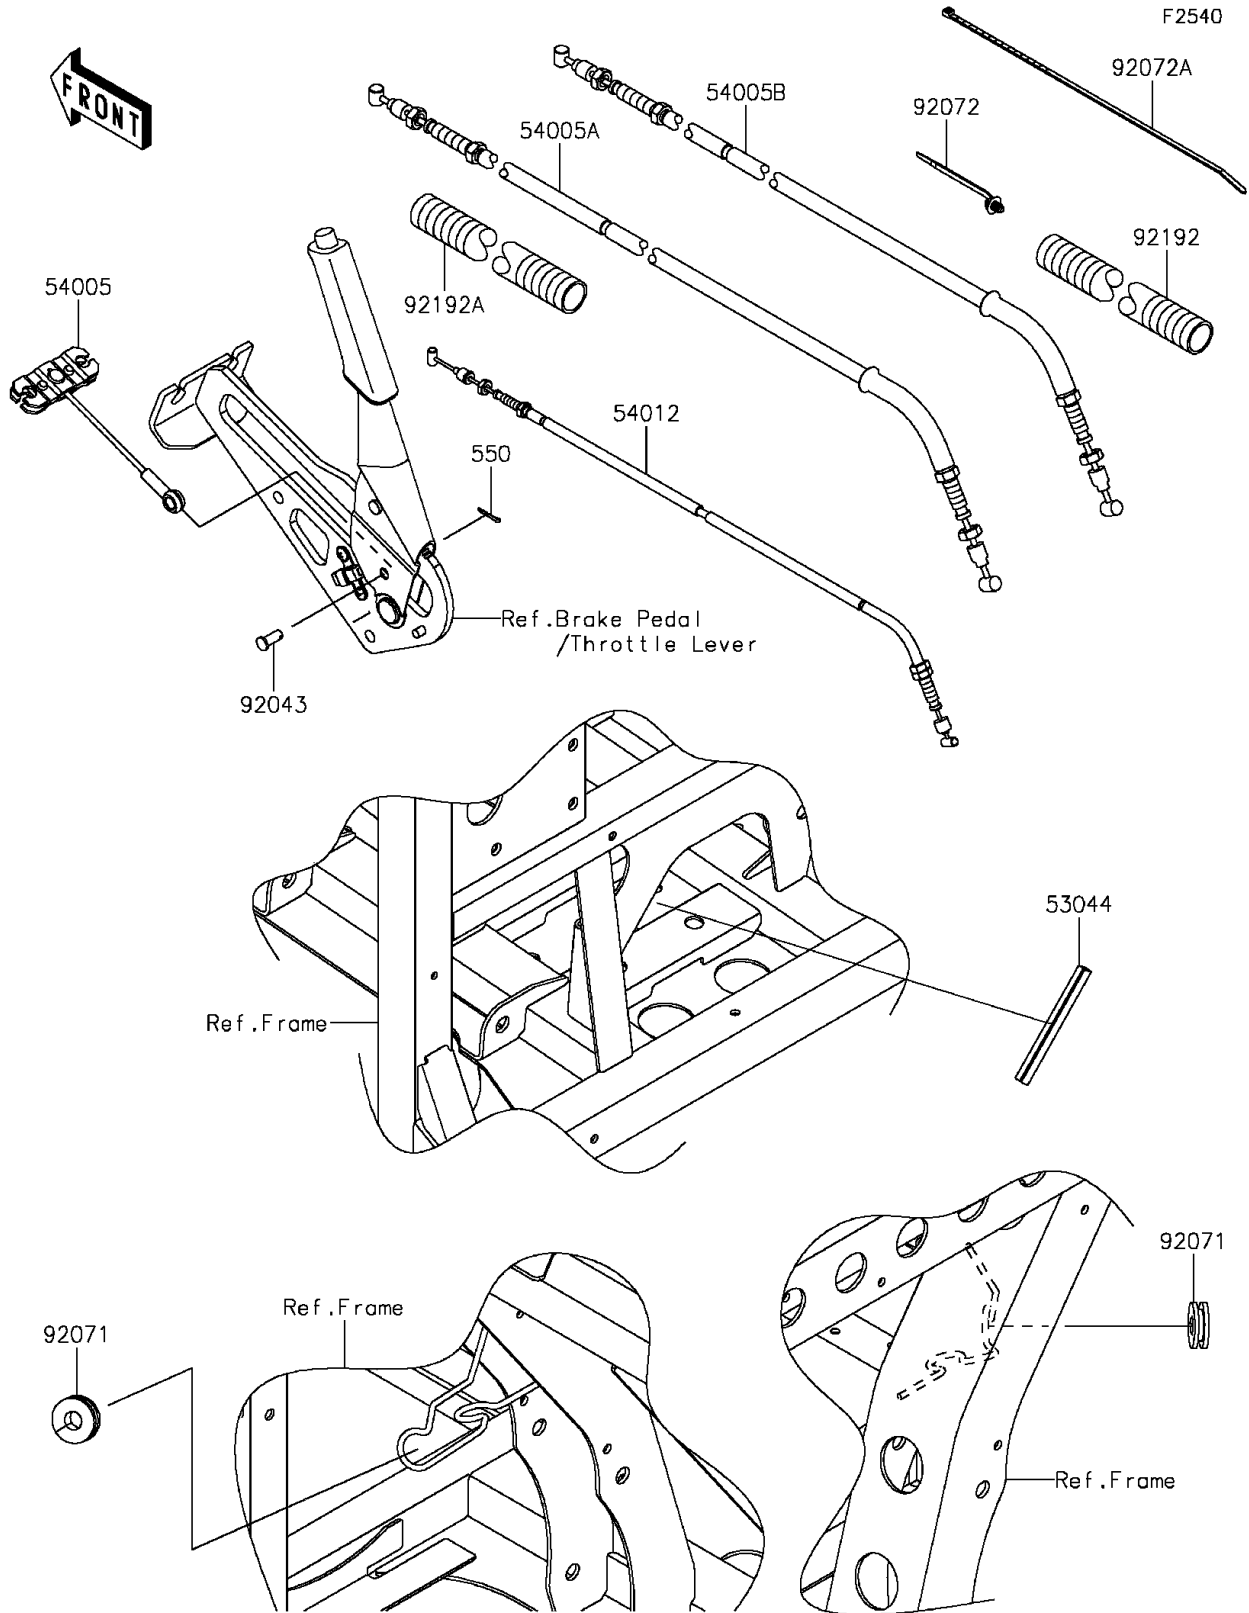

2016 MULE PRO-DX™ EPS LE DIESEL PARTS DIAGRAM

Cables

2016 MULE PRO-DX™ EPS LE DIESEL PARTS LIST

Cables

| ITEM NAME | PART NUMBER | QUANTITY |
|--|-------------|----------|
| TRIM,L=111 (Ref # 53044) | 53044-7502 | 1 |
| CABLE-BRAKE,PARKING,FR (Ref # 54005) | 54005-0035 | 1 |
| CABLE-BRAKE,PARKING,LH (Ref # 54005A) | 54005-0039 | 1 |
| CABLE-BRAKE,PARKING,RH (Ref # 54005B) | 54005-0040 | 1 |
| CABLE-THROTTLE (Ref # 54012) | 54012-0633 | 1 |
| PIN-COTTER,2.5X18 (Ref # 550) | 550AA2518 | 1 |
| PIN (Ref # 92043) | 92043-1039 | 1 |
| GROMMET (Ref # 92071) | 92071-0029 | 2 |
| BAND (Ref # 92072) | 92072-1414 | 9 |
| BAND,L=292.1 (Ref # 92072A) | 92072-3509 | 7 |
| TUBE,CONVOLUTED,25.1X30X260 (Ref # 92192) | 92192-1363 | 1 |
| TUBE,CONVOLUTED,25.1X30X210 (Ref # 92192A) | 92192-1391 | 1 |