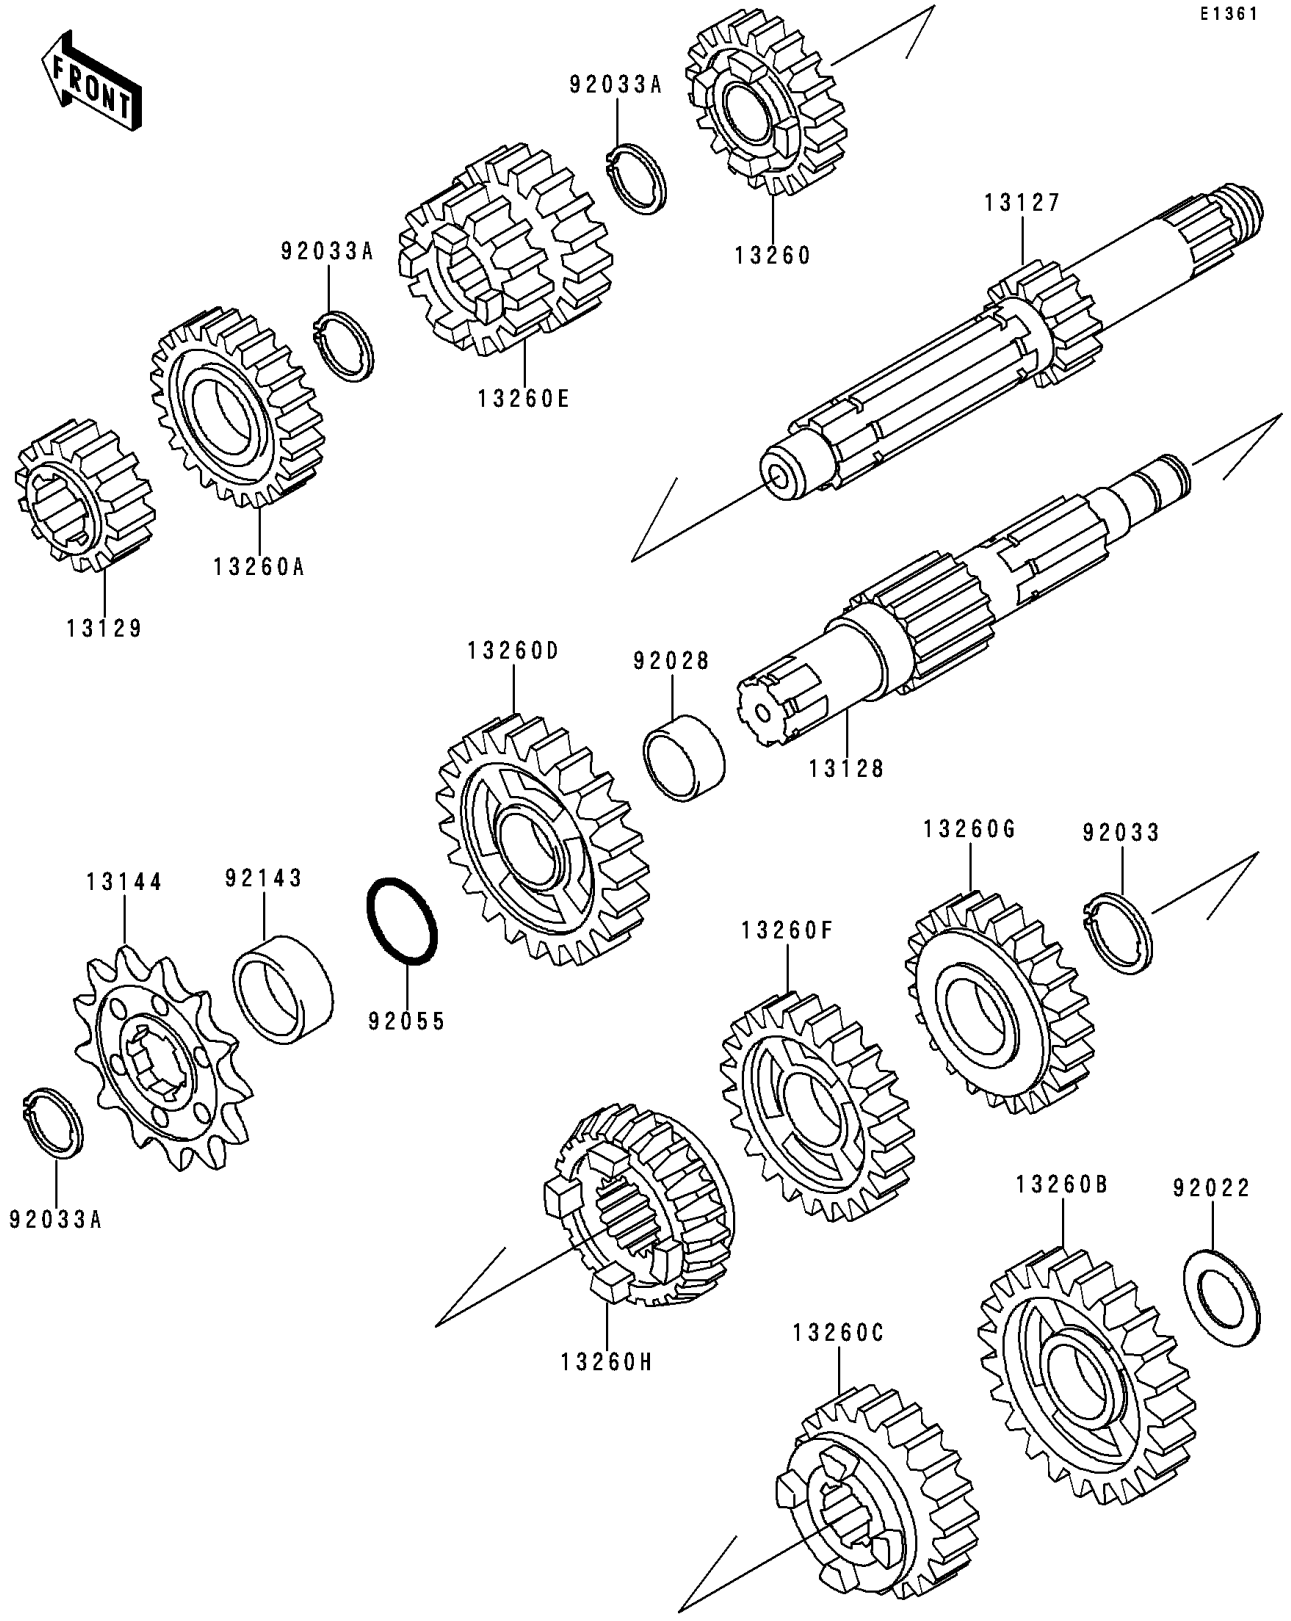

1995 KX125 PARTS DIAGRAM

Transmission

E1361

1995 KX125 PARTS LIST

Transmission

ITEM NAME	PART NUMBER	QUANTITY
SHAFT-TRANSMISSION INPUT,13T (Ref # 13127)	13127-1229	1
SHAFT-TRANSMISSION OUTPUT (Ref # 13128)	13128-1197	1
GEAR,INPUT 2ND,14T (Ref # 13129)	13129-1900	1
SPROCKET-OUTPUT,12T (Ref # 13144)	13144-1243	1
GEAR,INPUT 5TH,24T (Ref # 13260)	13260-1371	1
GEAR,INPUT TOP,25T (Ref # 13260A)	13260-1372	1
GEAR,OUTPUT LOW,31T (Ref # 13260B)	13260-1373	1
GEAR,OUTPUT 5TH,27T (Ref # 13260C)	13260-1408	1
GEAR,OUTPUT 2ND,26T (Ref # 13260D)	13260-1447	1
GEAR,INPUT 3RD&4TH,17T&17T (Ref # 13260E)	13260-1481	1
GEAR,OUTPUT 3RD,26T (Ref # 13260F)	13260-1482	1
GEAR,OUTPUT 4TH,22T (Ref # 13260G)	13260-1483	1
GEAR,OUTPUT TOP,25T (Ref # 13260H)	13260-1517	1
WASHER,17.3X28X1 (Ref # 92022)	92022-255	1
BUSHING,OUTPUT,2ND (Ref # 92028)	92028-1732	1
RING-SNAP,25MM (Ref # 92033)	92033-1089	1
RING-SNAP,20MM (Ref # 92033A)	92033-1231	3
RING-O (Ref # 92055)	92055-035	1
COLLAR (Ref # 92143)	92143-1705	1