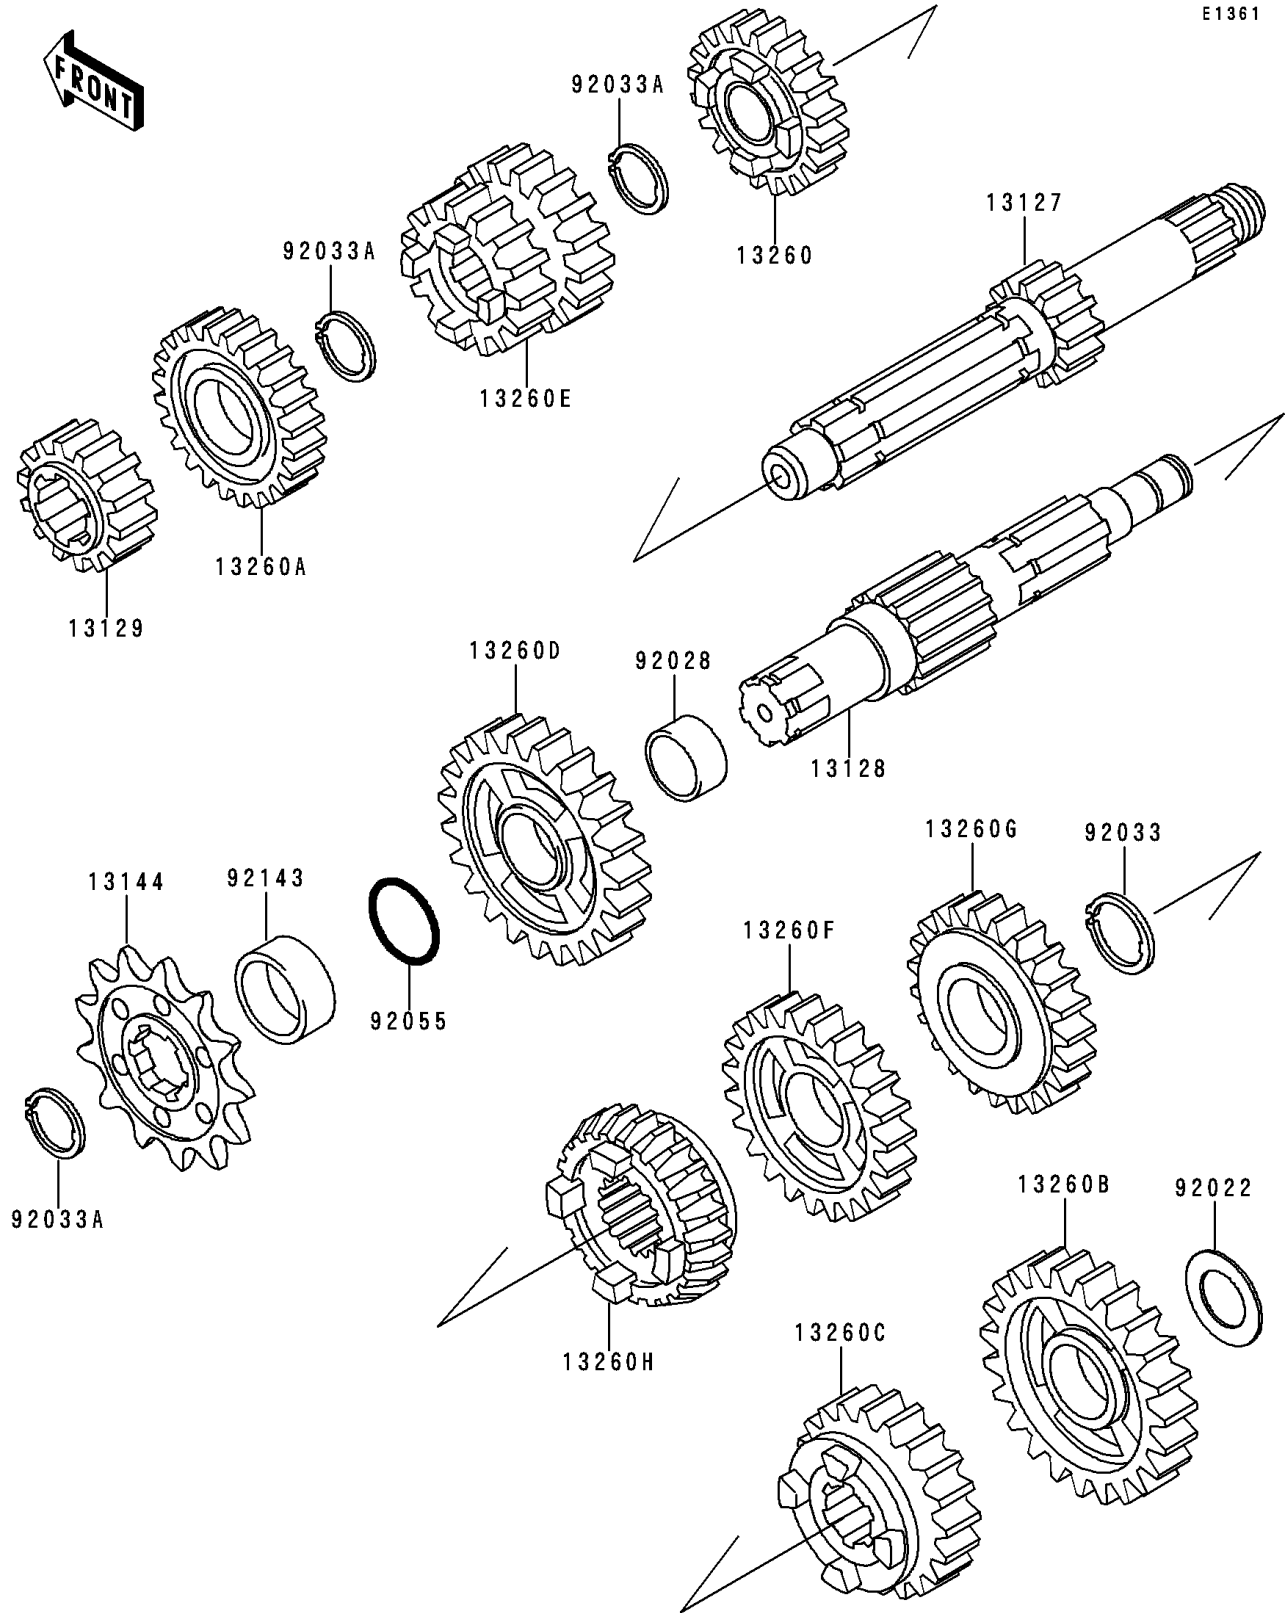

1995 KX125 PARTS DIAGRAM

Transmission

E1361

1995 KX125 PARTS LIST

Transmission

ITEM NAME	PART NUMBER	QUANTITY
SHAFT-TRANSMISSION INPUT,13T (Ref # 13127)	13127-1229	1
SHAFT-TRANSMISSION OUTPUT (Ref # 13128)	13128-1197	1
GEAR,INPUT 2ND,14T (Ref # 13129)	13129-1900	1
SPROCKET-OUTPUT,12T (Ref # 13144)	13144-1243	1
GEAR,INPUT 5TH,24T (Ref # 13260)	13260-1371	1
GEAR,INPUT TOP,25T (Ref # 13260A)	13260-1372	1
GEAR,OUTPUT LOW,31T (Ref # 13260B)	13260-1373	1
GEAR,OUTPUT 5TH,27T (Ref # 13260C)	13260-1408	1
GEAR,OUTPUT 2ND,26T (Ref # 13260D)	13260-1447	1
GEAR,INPUT 3RD&4TH,17T&17T (Ref # 13260E)	13260-1481	1
GEAR,OUTPUT 3RD,26T (Ref # 13260F)	13260-1482	1
GEAR,OUTPUT 4TH,22T (Ref # 13260G)	13260-1483	1
GEAR,OUTPUT TOP,25T (Ref # 13260H)	13260-1517	1
WASHER,17.3X28X1 (Ref # 92022)	92022-255	1
BUSHING,OUTPUT,2ND (Ref # 92028)	92028-1732	1
RING-SNAP,25MM (Ref # 92033)	92033-1089	1
RING-SNAP,20MM (Ref # 92033A)	92033-1231	3
RING-O (Ref # 92055)	92055-035	1
COLLAR (Ref # 92143)	92143-1705	1