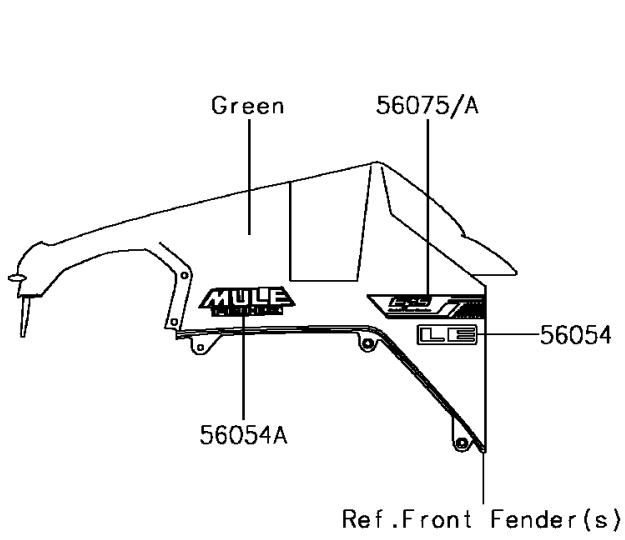

2016 MULE PRO-DX™ EPS LE DIESEL PARTS DIAGRAM

Decals(Green)

F2861A

2016 MULE PRO-DX™ EPS LE DIESEL PARTS LIST

Decals(Green)

ITEM NAME	PART NUMBER	QUANTITY
MARK,FR FENDER,LE (Ref # 56054)	56054-1569	2
MARK,FR FENDER,MULE PRO-DX (Ref # 56054A)	56054-1963	2
PATTERN,FR FENDER,LH,EPS (Ref # 56075)	56075-0640	1
PATTERN,FR FENDER,RH,EPS (Ref # 56075A)	56075-0641	1
PATTERN,SIDE GUARD,LH,FR (Ref # 56075B)	56075-0642	1
PATTERN,SIDE GUARD,RH,FR (Ref # 56075C)	56075-0643	1
PATTERN,CARRIER,LH,FR (Ref # 56075D)	56075-0746	1
PATTERN,CARRIER,RH,FR (Ref # 56075E)	56075-0747	1
PATTERN,CARRIER COVER,LH (Ref # 56075F)	56075-1385	1
PATTERN,CARRIER COVER,RH (Ref # 56075G)	56075-1386	1