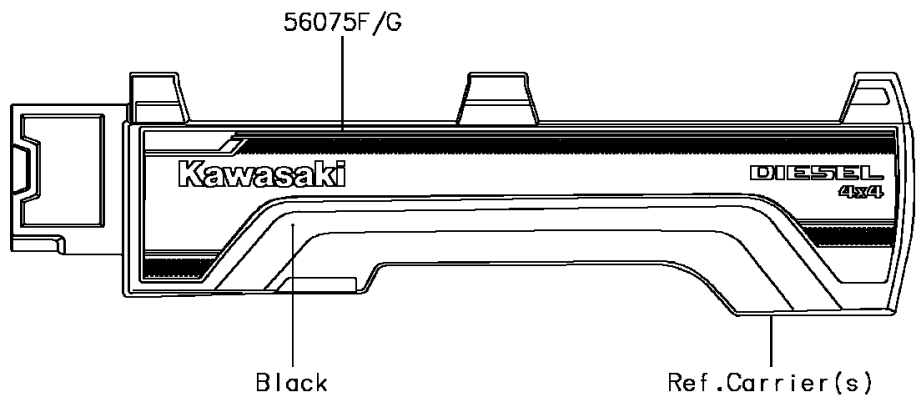

2016 MULE PRO-DX™ EPS LE DIESEL PARTS DIAGRAM

Decals(Green)

F2861A

2016 MULE PRO-DX™ EPS LE DIESEL PARTS LIST

Decals(Green)

ITEM NAME	PART NUMBER	QUANTITY
MARK,FR FENDER,LE (Ref # 56054)	56054-1569	2
MARK,FR FENDER,MULE PRO-DX (Ref # 56054A)	56054-1963	2
PATTERN,FR FENDER,LH,EPS (Ref # 56075)	56075-0640	1
PATTERN,FR FENDER,RH,EPS (Ref # 56075A)	56075-0641	1
PATTERN,SIDE GUARD,LH,FR (Ref # 56075B)	56075-0642	1
PATTERN,SIDE GUARD,RH,FR (Ref # 56075C)	56075-0643	1
PATTERN,CARRIER,LH,FR (Ref # 56075D)	56075-0746	1
PATTERN,CARRIER,RH,FR (Ref # 56075E)	56075-0747	1
PATTERN,CARRIER COVER,LH (Ref # 56075F)	56075-1385	1
PATTERN,CARRIER COVER,RH (Ref # 56075G)	56075-1386	1