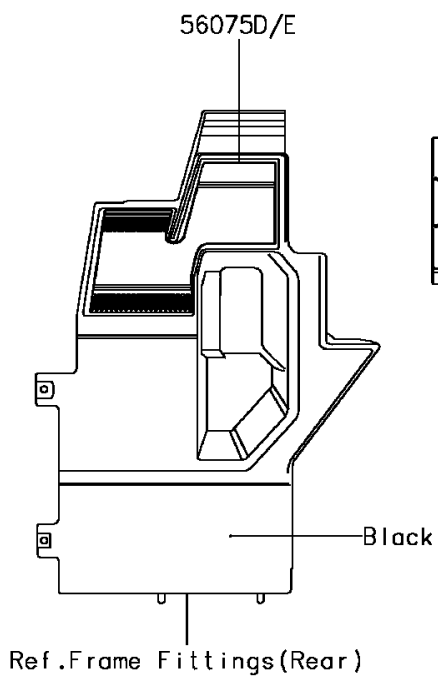

2016 MULE PRO-DX™ EPS LE DIESEL PARTS DIAGRAM

Decals(Green)

F2861A

2016 MULE PRO-DX™ EPS LE DIESEL PARTS LIST

Decals(Green)

ITEM NAME	PART NUMBER	QUANTITY
MARK,FR FENDER,LE (Ref # 56054)	56054-1569	2
MARK,FR FENDER,MULE PRO-DX (Ref # 56054A)	56054-1963	2
PATTERN,FR FENDER,LH,EPS (Ref # 56075)	56075-0640	1
PATTERN,FR FENDER,RH,EPS (Ref # 56075A)	56075-0641	1
PATTERN,SIDE GUARD,LH,FR (Ref # 56075B)	56075-0642	1
PATTERN,SIDE GUARD,RH,FR (Ref # 56075C)	56075-0643	1
PATTERN,CARRIER,LH,FR (Ref # 56075D)	56075-0746	1
PATTERN,CARRIER,RH,FR (Ref # 56075E)	56075-0747	1
PATTERN,CARRIER COVER,LH (Ref # 56075F)	56075-1385	1
PATTERN,CARRIER COVER,RH (Ref # 56075G)	56075-1386	1