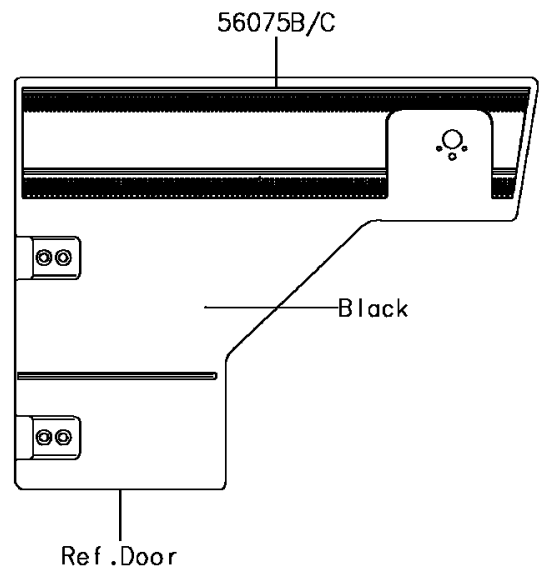

2016 MULE PRO-DX™ EPS LE DIESEL PARTS DIAGRAM

Decals(Green)

F2861A

2016 MULE PRO-DX™ EPS LE DIESEL PARTS LIST

Decals(Green)

ITEM NAME	PART NUMBER	QUANTITY
MARK,FR FENDER,LE (Ref # 56054)	56054-1569	2
MARK,FR FENDER,MULE PRO-DX (Ref # 56054A)	56054-1963	2
PATTERN,FR FENDER,LH,EPS (Ref # 56075)	56075-0640	1
PATTERN,FR FENDER,RH,EPS (Ref # 56075A)	56075-0641	1
PATTERN,SIDE GUARD,LH,FR (Ref # 56075B)	56075-0642	1
PATTERN,SIDE GUARD,RH,FR (Ref # 56075C)	56075-0643	1
PATTERN,CARRIER,LH,FR (Ref # 56075D)	56075-0746	1
PATTERN,CARRIER,RH,FR (Ref # 56075E)	56075-0747	1
PATTERN,CARRIER COVER,LH (Ref # 56075F)	56075-1385	1
PATTERN,CARRIER COVER,RH (Ref # 56075G)	56075-1386	1