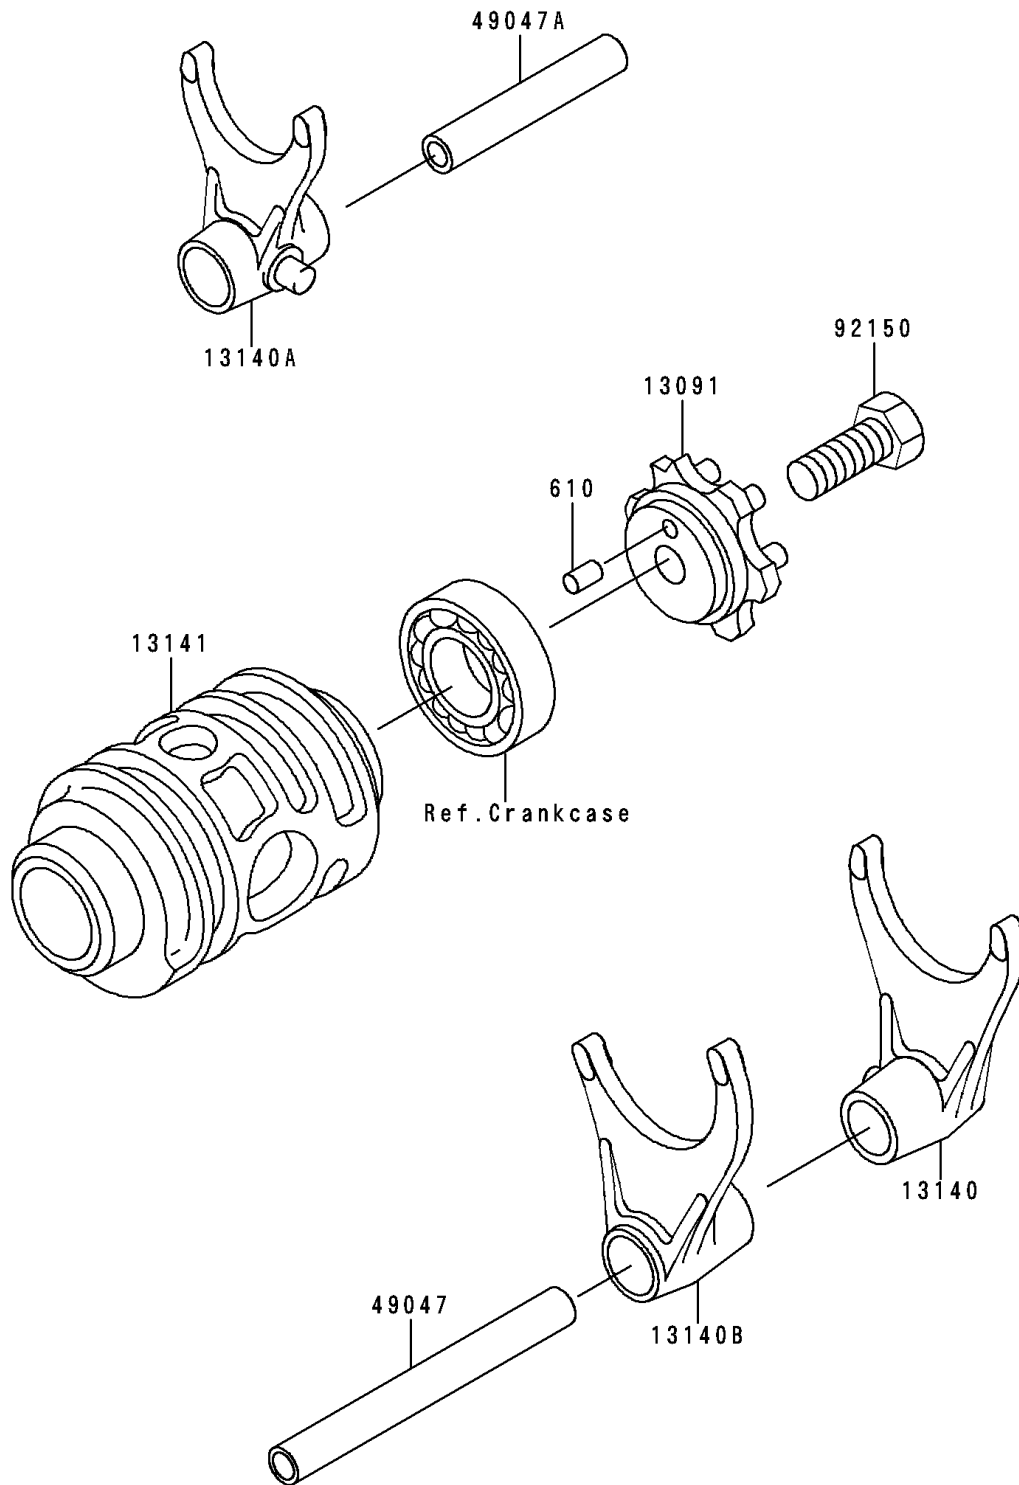

1995 KX125 PARTS DIAGRAM

Gear Change Drum/Shift Fork(s)

E1362

1995 KX125 PARTS LIST

Gear Change Drum/Shift Fork(s)

| ITEM NAME | PART NUMBER | QUANTITY |
|-----------------------------------|-------------|----------|
| ROLLER,4X8 (Ref # 610) | 610A0408 | 1 |
| HOLDER,CHANGE (Ref # 13091) | 13091-1838 | 1 |
| FORK-SHIFT,51H&TOP (Ref # 13140) | 13140-1219 | 1 |
| FORK-SHIFT,2ND&3RD (Ref # 13140A) | 13140-1221 | 1 |
| FORK-SHIFT,LOW&4TH (Ref # 13140B) | 13140-1245 | 1 |
| DRUM-CHANGE (Ref # 13141) | 13141-1188 | 1 |
| ROD-SHIFT,L=94 (Ref # 49047) | 49047-1086 | 1 |
| ROD-SHIFT,L=77.5 (Ref # 49047A) | 49047-1087 | 1 |
| BOLT,8X18 (Ref # 92150) | 92150-1490 | 1 |