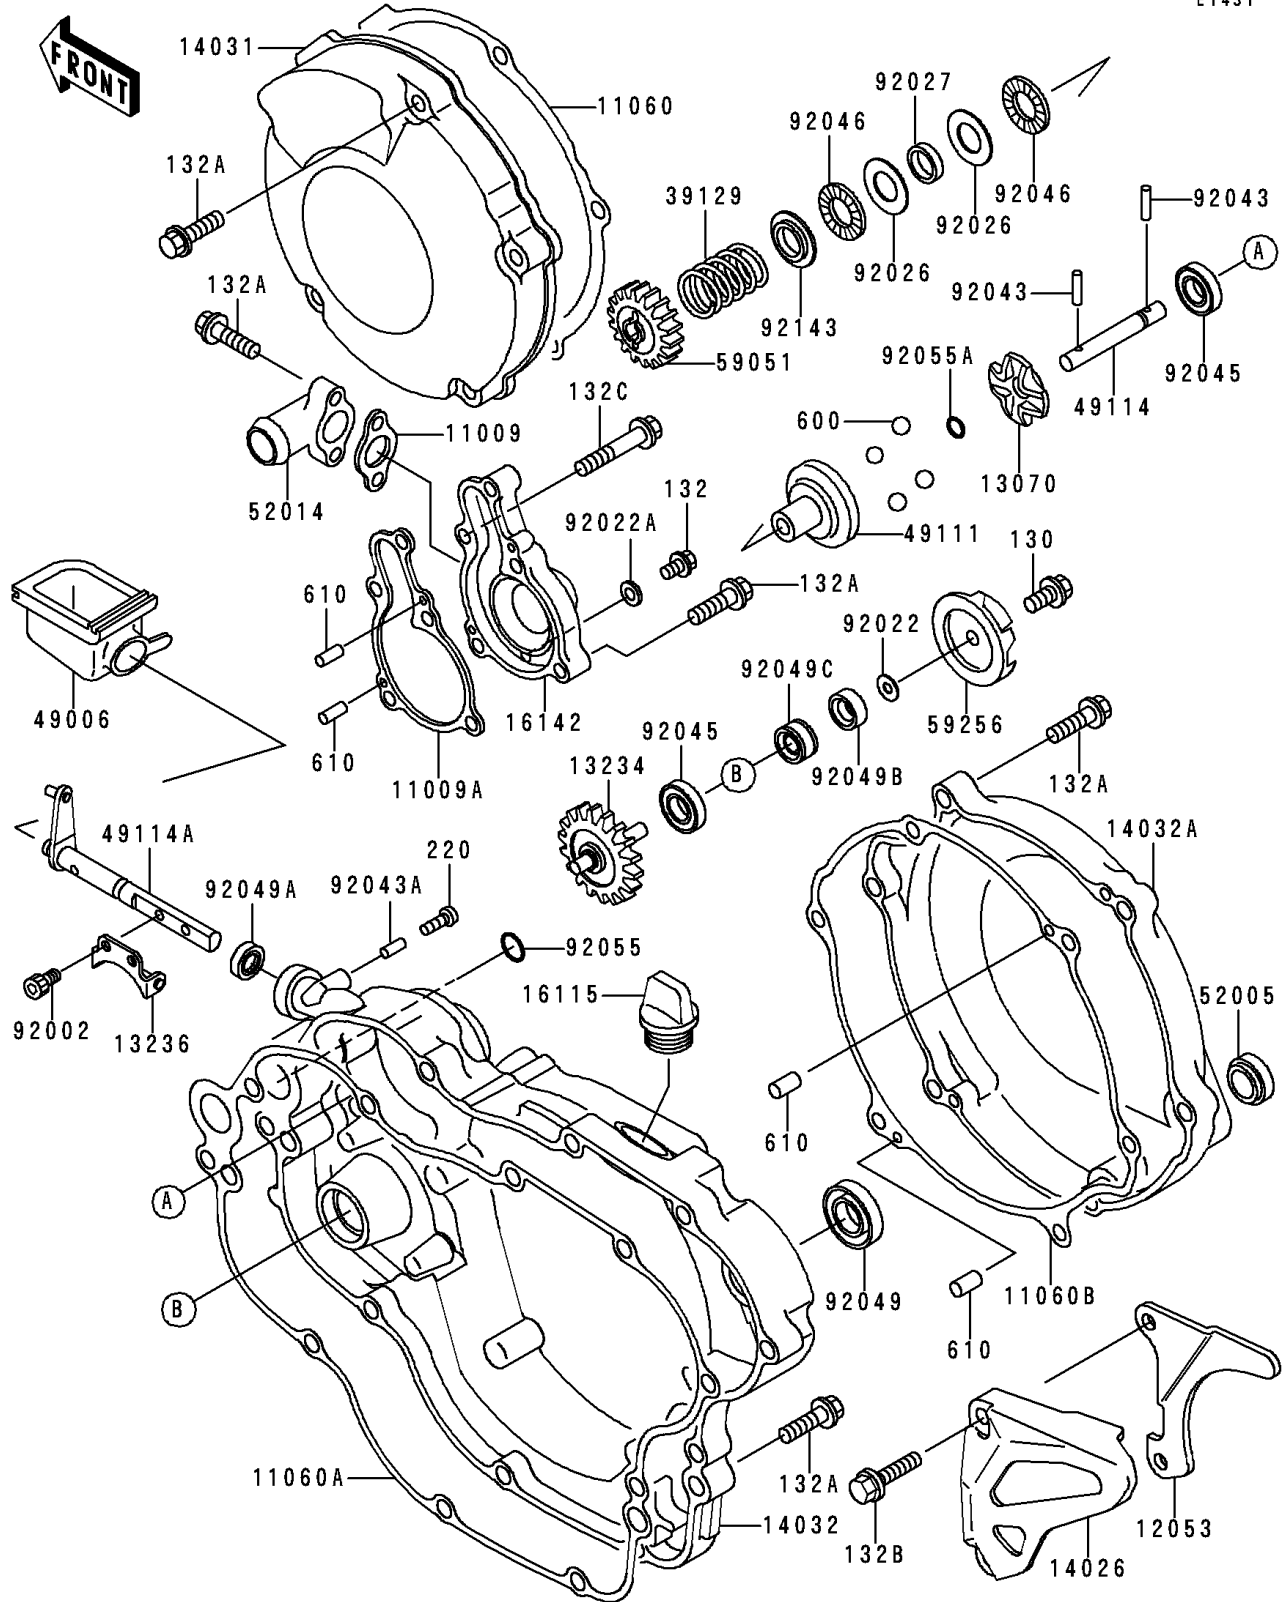

1995 KX125 PARTS DIAGRAM

Engine Cover(s)

E1431

1995 KX125 PARTS LIST

Engine Cover(s)

ITEM NAME	PART NUMBER	QUANTITY
GASKET,ELBOW (Ref # 11009)	11009-1935	1
GASKET,PUMP COVER (Ref # 11009A)	11009-1936	1
GASKET,GENERATOR COVER (Ref # 11060)	11060-1189	1
GASKET,CLUTCH COVER,INSIDE (Ref # 11060A)	11060-1350	1
GASKET,CLUTCH COVER,OUTSIDE (Ref # 11060B)	11060-1351	1
GUIDE-CHAIN (Ref # 12053)	12053-1325	1
GUIDE (Ref # 13070)	13070-1122	1
SHAFT-COMP,PUMP (Ref # 13234)	13234-1099	1
LEVER-COMP,GOVERNOR (Ref # 13236)	13236-1266	1
COVER-CHAIN (Ref # 14026)	14026-1193	1
COVER-GENERATOR (Ref # 14031)	14031-1262	1
COVER-CLUTCH,INSIDE (Ref # 14032)	14032-1347	1
COVER-CLUTCH,OUTSIDE (Ref # 14032A)	14032-1348	1
CAP-OIL FILLER (Ref # 16115)	16115-018	1
COVER-PUMP (Ref # 16142)	16142-1127	1
SPRING-GOVERNER (Ref # 39129)	39129-1001	1
BOOT,GOVERNOR (Ref # 49006)	49006-1285	1
HOLDER-GOVERNOR WEIGHT (Ref # 49111)	49111-1057	1
SHAFT-GOVERNOR (Ref # 49114)	49114-1058	1
SHAFT-GOVERNOR (Ref # 49114A)	49114-1085	1
GAUGE,OIL LEVEL (Ref # 52005)	52005-1055	1
ELBOW (Ref # 52014)	52014-1072	1
GEAR-SPUR,GOVERNOR (Ref # 59051)	59051-1297	1
IMPELLER (Ref # 59256)	59256-1065	1
BOLT,SOCKET,4X8 (Ref # 92002)	92002-1403	2
WASHER,5.2X13X1 (Ref # 92022)	92022-1380	1
WASHER,6.2X11X1 (Ref # 92022A)	92022-304	1
SPACER,15X28X1 (Ref # 92026)	92026-1238	2
COLLAR,15.2X17X4 (Ref # 92027)	92027-1839	1