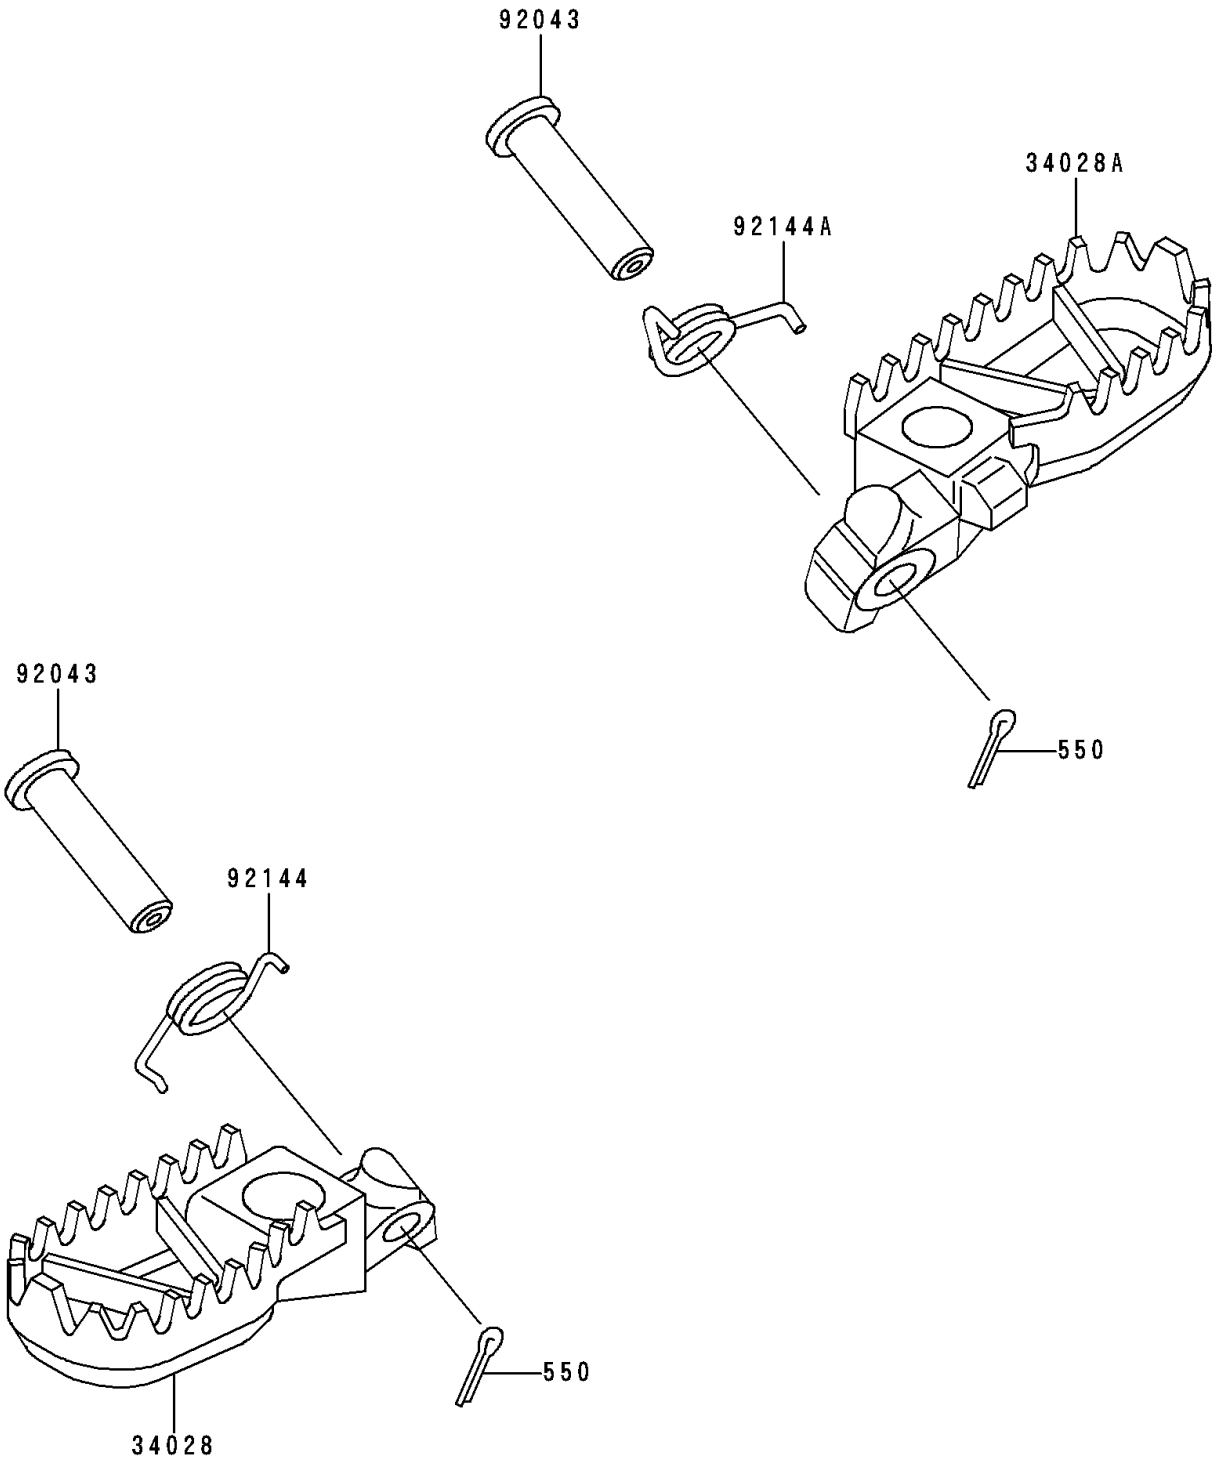

1995 KX125 PARTS DIAGRAM

Footrests

F2160

1995 KX125 PARTS LIST

Footrests

ITEM NAME	PART NUMBER	QUANTITY
PIN-COTTER,3.0X20 (Ref # 550)	550S3020	2
STEP,LH,SILVER NO.25 (Ref # 34028)	34028-1332-CE	1
STEP,RH,SILVER NO.25 (Ref # 34028A)	34028-1365-CE	1
PIN,10X45.5 (Ref # 92043)	92043-1372	2
SPRING,STEP,LH (Ref # 92144)	92144-1828	1
SPRING,STEP,RH (Ref # 92144A)	92144-1829	1