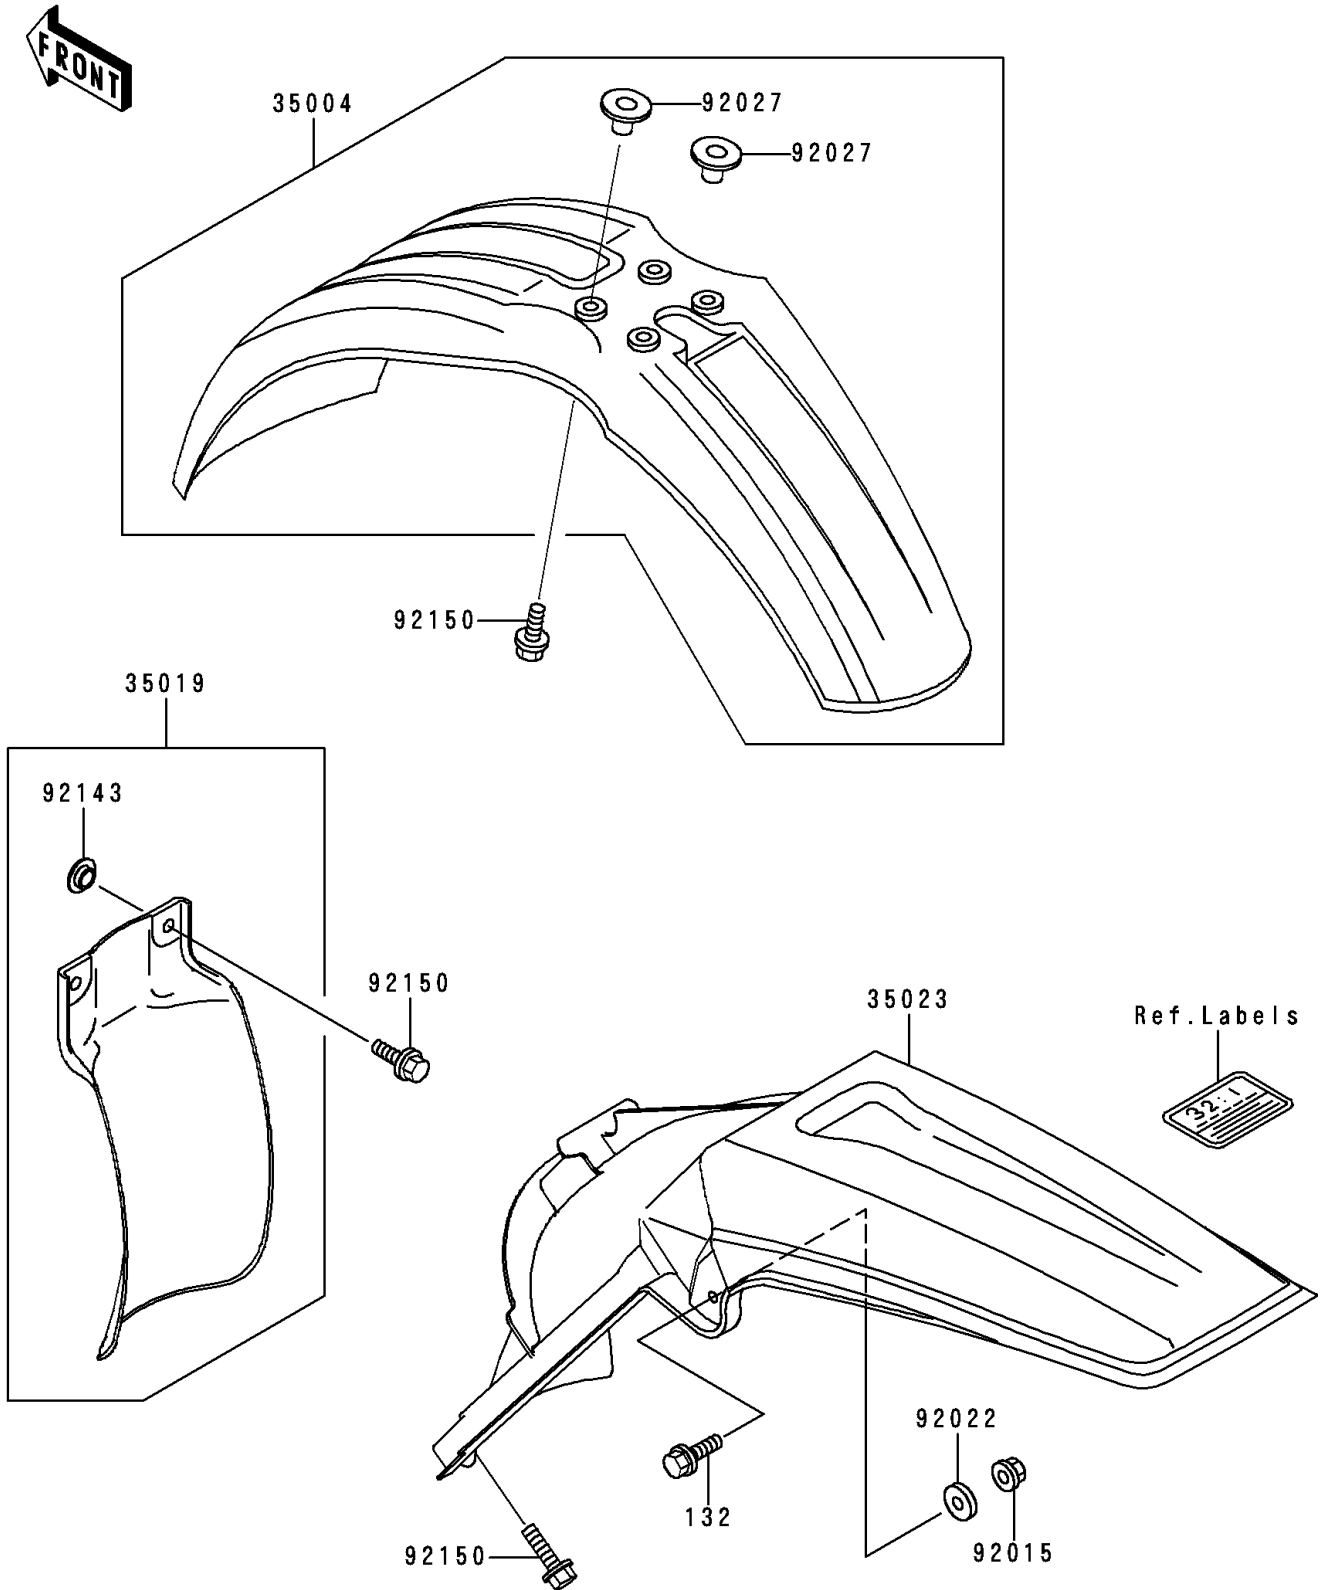

1995 KX125 PARTS DIAGRAM

Fenders

F2170

1995 KX125 PARTS LIST

Fenders

| ITEM NAME | PART NUMBER | QUANTITY |
|-------------------------------------|---------------|----------|
| BOLT-FLANGED-SMALL (Ref # 132) | 132G0620 | 1 |
| FENDER-FRONT,L.GREEN (Ref # 35004) | 35004-1318-6W | 1 |
| FLAP,AIR FILTER,WHITE (Ref # 35019) | 35019-1252-RZ | 1 |
| FENDER-REAR,L.GREEN (Ref # 35023) | 35023-1362-6W | 1 |
| NUT,FLANGED,6MM (Ref # 92015) | 92015-1078 | 1 |
| WASHER,6.5X22X1.6 (Ref # 92022) | 92022-237 | 1 |
| COLLAR (Ref # 92027) | 92027-1936 | 4 |
| COLLAR (Ref # 92143) | 92143-1196 | 2 |
| BOLT,6X20 (Ref # 92150) | 92150-1339 | 8 |