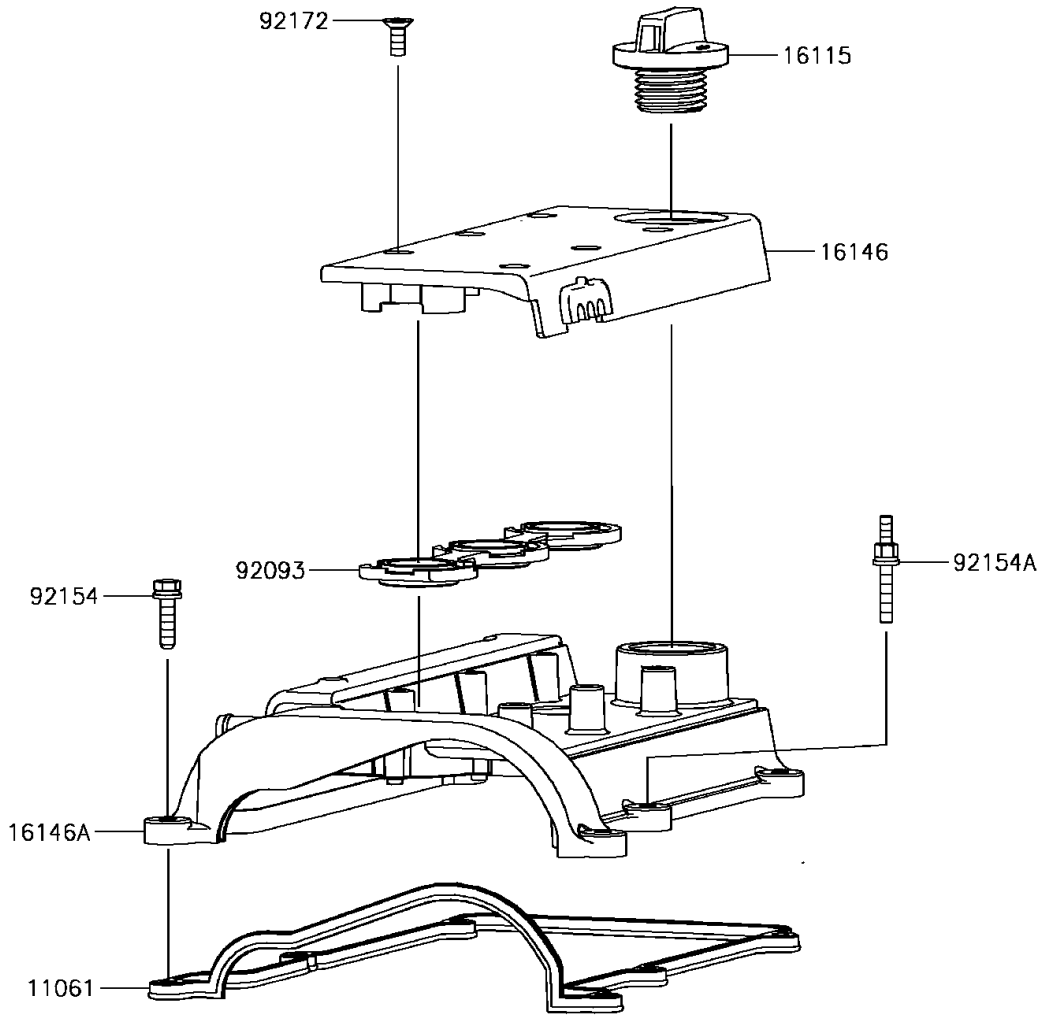

# 2017 Mule PRO-FXT EPS PARTS DIAGRAM

Cylinder Head Cover

E1112

## 2017 Mule PRO-FXT EPS PARTS LIST

### Cylinder Head Cover

ITEM NAME	PART NUMBER	QUANTITY
GASKET,HEAD COVER (Ref # 11061)	11061-0953	1
CAP-OIL FILLER (Ref # 16115)	16115-0027	1
COVER-ASSY,SPARK PLUG (Ref # 16146)	16146-0738	1
COVER-ASSY,CYLINDER HEAD (Ref # 16146A)	16146-0741	1
SEAL,SPARK PLUG COVER (Ref # 92093)	92093-0608	1
BOLT,6X25 (Ref # 92154)	92154-1583	5
BOLT (Ref # 92154A)	92154-1584	1
SCREW,6X16 (Ref # 92172)	92172-0905	6