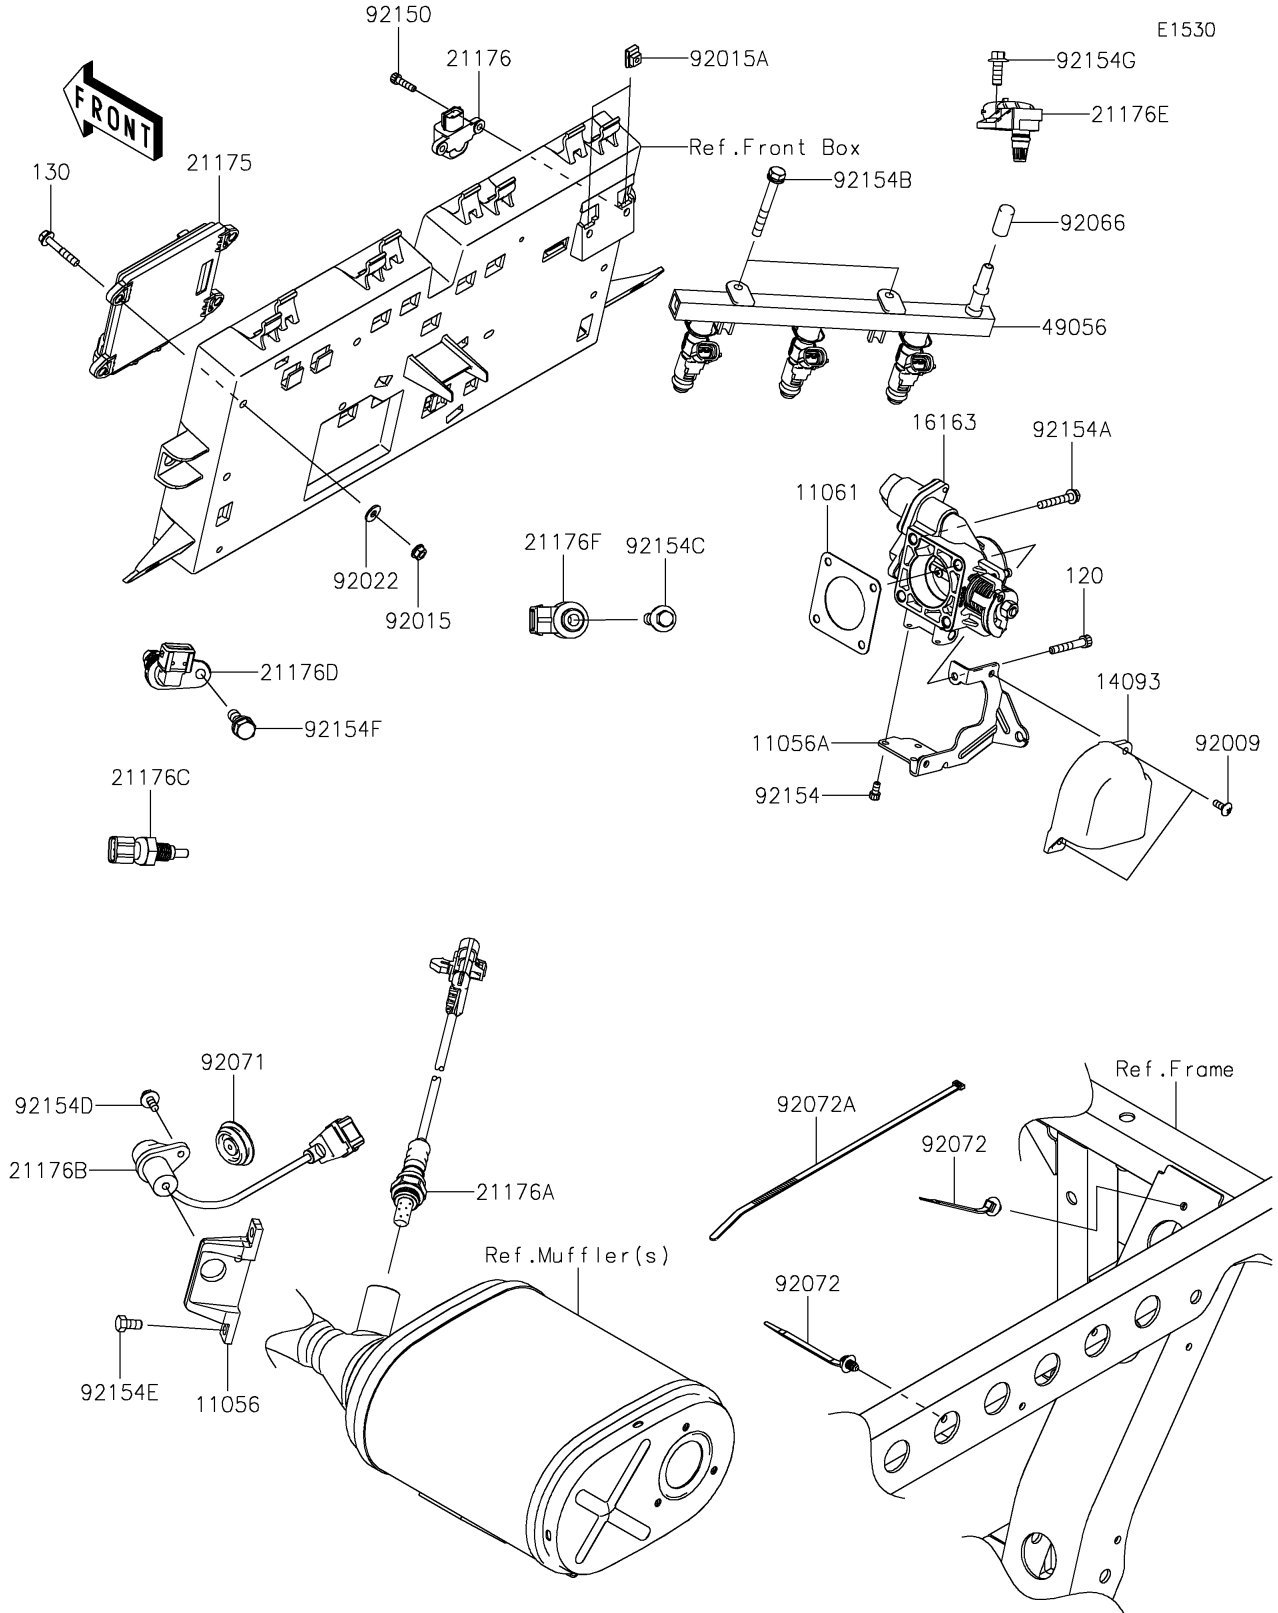

# 2017 Mule PRO-FXT EPS PARTS DIAGRAM

## 2017 Mule PRO-FXT EPS PARTS LIST

### Fuel Injection

ITEM NAME	PART NUMBER	QUANTITY
BRACKET,CRANKSHAFT POSITION (Ref # 11056)	11056-2680	1
BRACKET,THROTTLE CABLE (Ref # 11056A)	11056-7495	1
GASKET,THROTTLE (Ref # 11061)	11061-0954	1
BOLT-SOCKET,6X40 (Ref # 120)	120CA0640	1
BOLT-FLANGED,6X35 (Ref # 130)	130BA0635	4
COVER,THROTTLE (Ref # 14093)	14093-0043	1
THROTTLE-ASSY (Ref # 16163)	16163-0816	1
CONTROL UNIT-ELECTRONIC,DFI (Ref # 21175)	21175-0893	1
SENSOR,VEHICLE-DOWN (Ref # 21176)	21176-0026	1
SENSOR,OXYGEN (Ref # 21176A)	21176-0773	1
SENSOR,CRANKSHAFT POSITION (Ref # 21176B)	21176-0795	1
SENSOR,WATER TEMP (Ref # 21176C)	21176-0796	1
SENSOR,CAMSHAFT POSITION (Ref # 21176D)	21176-0797	1
SENSOR,AIR INTAKE TEMP (Ref # 21176E)	21176-0798	1
SENSOR,EXPLOSION (Ref # 21176F)	21176-0799	1
PIPE-INJECTION (Ref # 49056)	49056-0038	1
SCREW,5X14,WHITE (Ref # 92009)	92009-1366	2
NUT,FLANGED,6MM (Ref # 92015)	92015-1367	4
NUT,5MM (Ref # 92015A)	92015-1627	2
WASHER (Ref # 92022)	92022-2247	4
PLUG (Ref # 92066)	92066-0810	1
GROMMET (Ref # 92071)	92071-0730	1
BAND (Ref # 92072)	92072-1414	2
BAND,L=292.1 (Ref # 92072A)	92072-3509	3
BOLT,SOCKET,5X20 (Ref # 92150)	92150-1019	2
BOLT,SOCKET,5X10 (Ref # 92154)	92154-1396	3
BOLT,6X38 (Ref # 92154A)	92154-1589	3
BOLT,6X50 (Ref # 92154B)	92154-1591	2
BOLT,FLANGED,8X30 (Ref # 92154C)	92154-1592	1

### Fuel Injection

ITEM NAME	PART NUMBER	QUANTITY
BOLT,FLANGED,6X12 (Ref # 92154D)	92154-1593	1
BOLT,6X12 (Ref # 92154E)	92154-1594	2
BOLT,8X16 (Ref # 92154F)	92154-1595	1
BOLT,FLANGED,6X16 (Ref # 92154G)	92154-1596	1