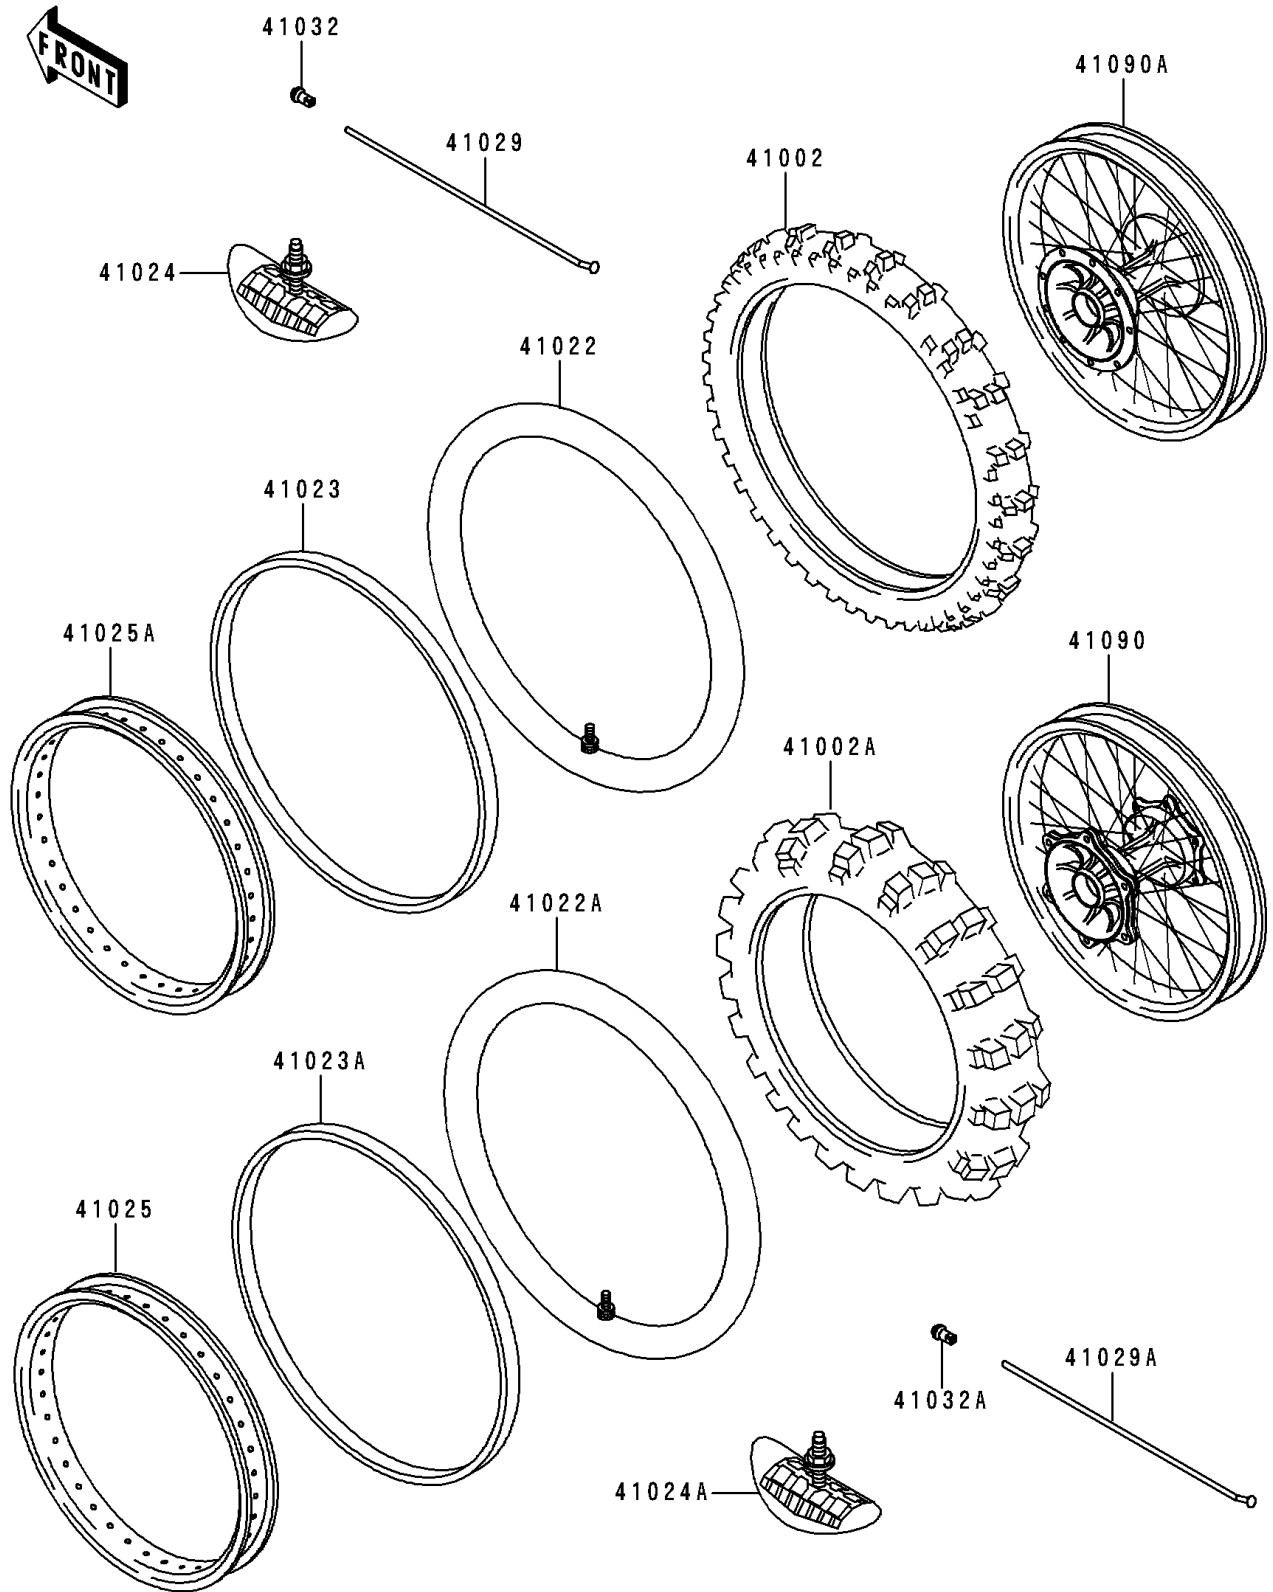

1995 KX125 PARTS DIAGRAM

Wheels/Tires

F2210

1995 KX125 PARTS LIST

Wheels/Tires

ITEM NAME	PART NUMBER	QUANTITY
TIRE,FR,80/100-21 51M,K490(D) (Ref # 41002)	41002-1803	1
TIRE,RR,100/90-19 57M,D737(D) (Ref # 41002A)	41002-1973	1
TUBE-TIRE,80/100-21(D) (Ref # 41022)	41022-1118	1
TUBE-TIRE,100/90-19(D) (Ref # 41022A)	41022-1129	1
BAND-RIM,80/100-21(D) (Ref # 41023)	41023-1069	1
BAND-RIM,90.100/90-19(D) (Ref # 41023A)	41023-1074	1
STOPPER-RIM,1.60-M(DUNLOP) (Ref # 41024)	41024-010	1
STOPPER-RIM,1.85-M(DUNLOP) (Ref # 41024A)	41024-011	1
RIM,RR,1.85X19EFD (Ref # 41025)	41025-1250	1
RIM,FR,1.60X21 (Ref # 41025A)	41025-1301	1
SPOKE-INNER,FR,230MMX165D (Ref # 41029)	41029-1197	36
SPOKE-INNER,RR,202MMX160D (Ref # 41029A)	41029-1204	36
NIPPLE-SPOKE (Ref # 41032)	41032-1061	36
NIPPLE-SPOKE (Ref # 41032A)	41032-1064	36
WHEEL-SUB ASSY,RR (Ref # 41090)	41090-1081	1
WHEEL-SUB ASSY,FR (Ref # 41090A)	41090-1100	1