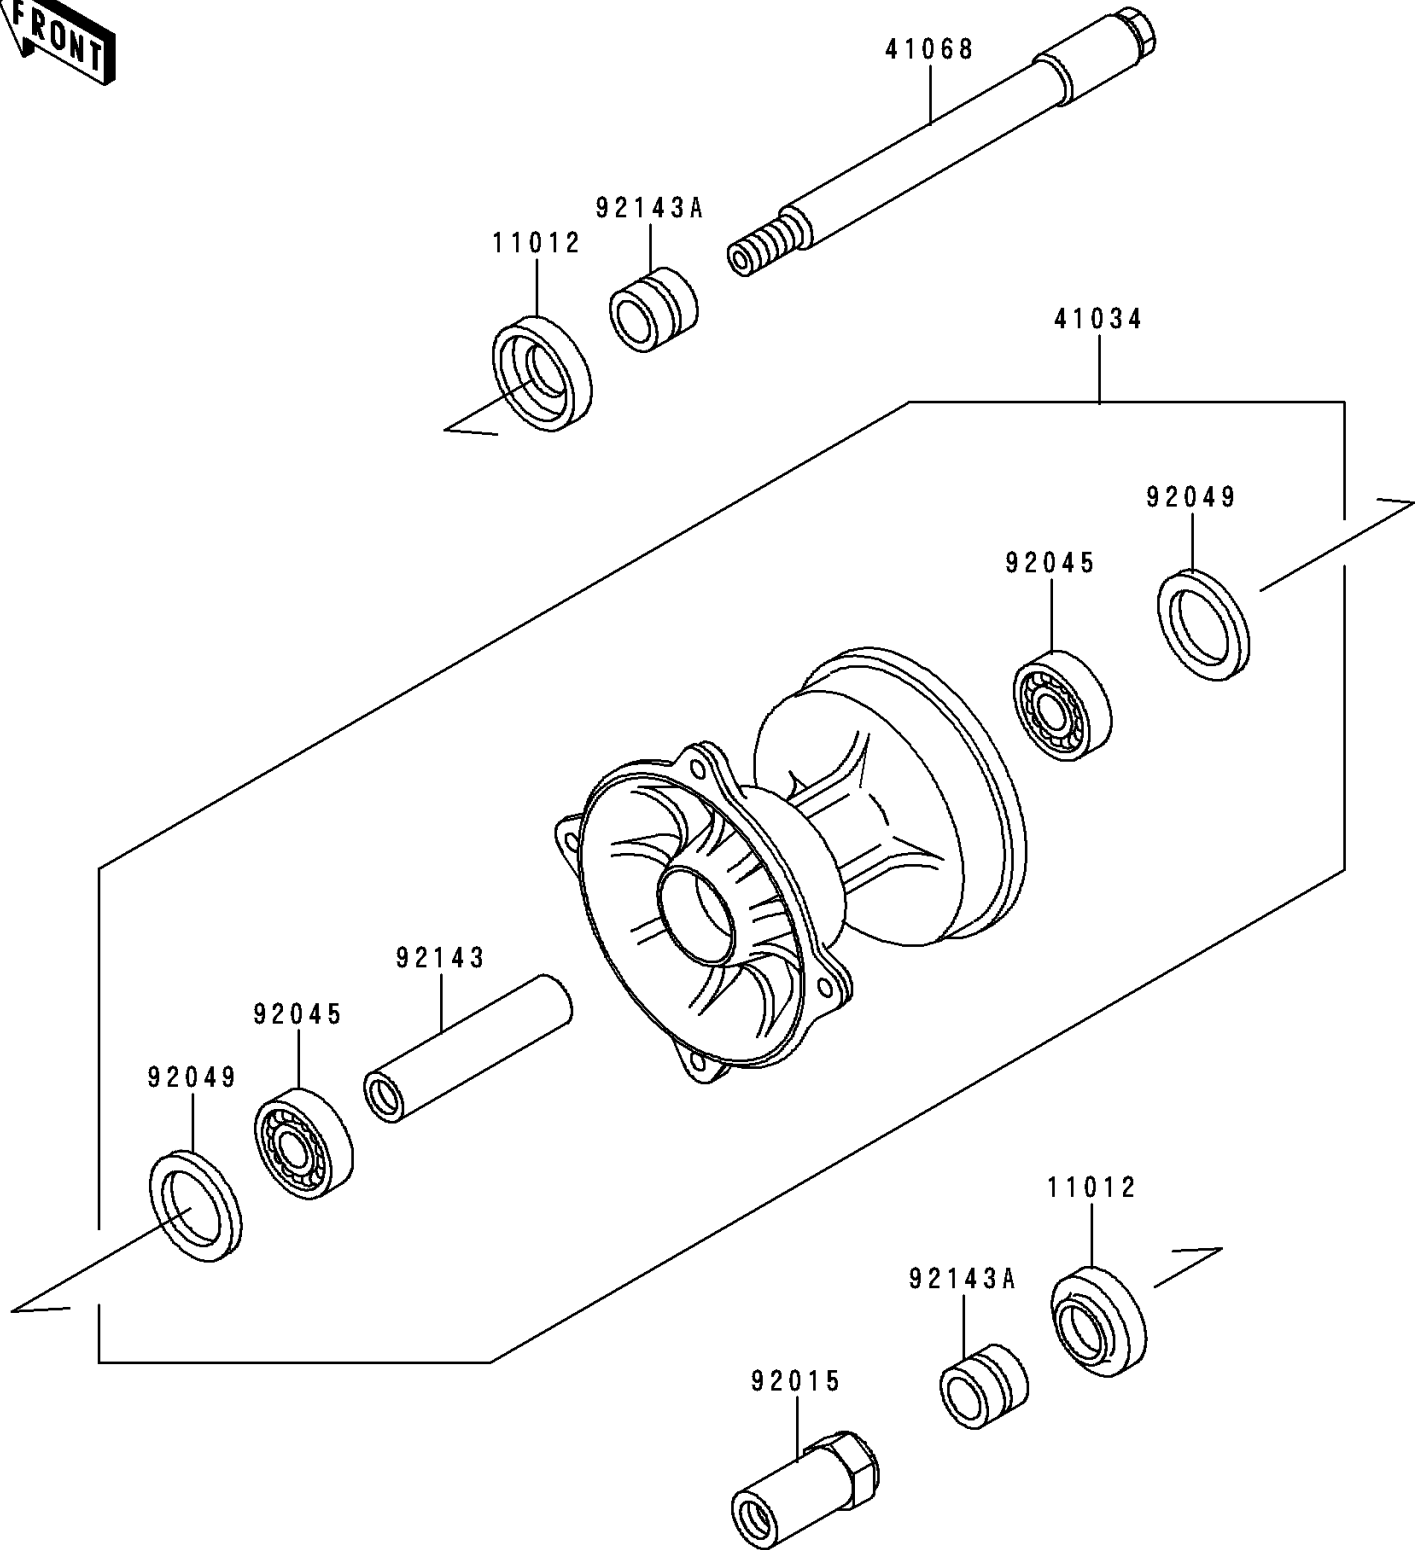

1995 KX125 PARTS DIAGRAM

Front Hub

F2230

1995 KX125 PARTS LIST

Front Hub

ITEM NAME	PART NUMBER	QUANTITY
CAP,AXLE (Ref # 11012)	11012-1581	2
DRUM-ASSY,FRONT BRAKE (Ref # 41034)	41034-1226	1
AXLE,FR (Ref # 41068)	41068-1342	1
NUT,AXLE,18MM (Ref # 92015)	92015-1884	1
BEARING-BALL,69042RS (Ref # 92045)	92045-1284	2
SEAL-OIL,BJNC-2 25X37X5 (Ref # 92049)	92049-1403	2
COLLAR,FR BRAKE DRUM,L=72 (Ref # 92143)	92143-1580	1
COLLAR,FR AXLE,L=20 (Ref # 92143A)	92143-1581	2