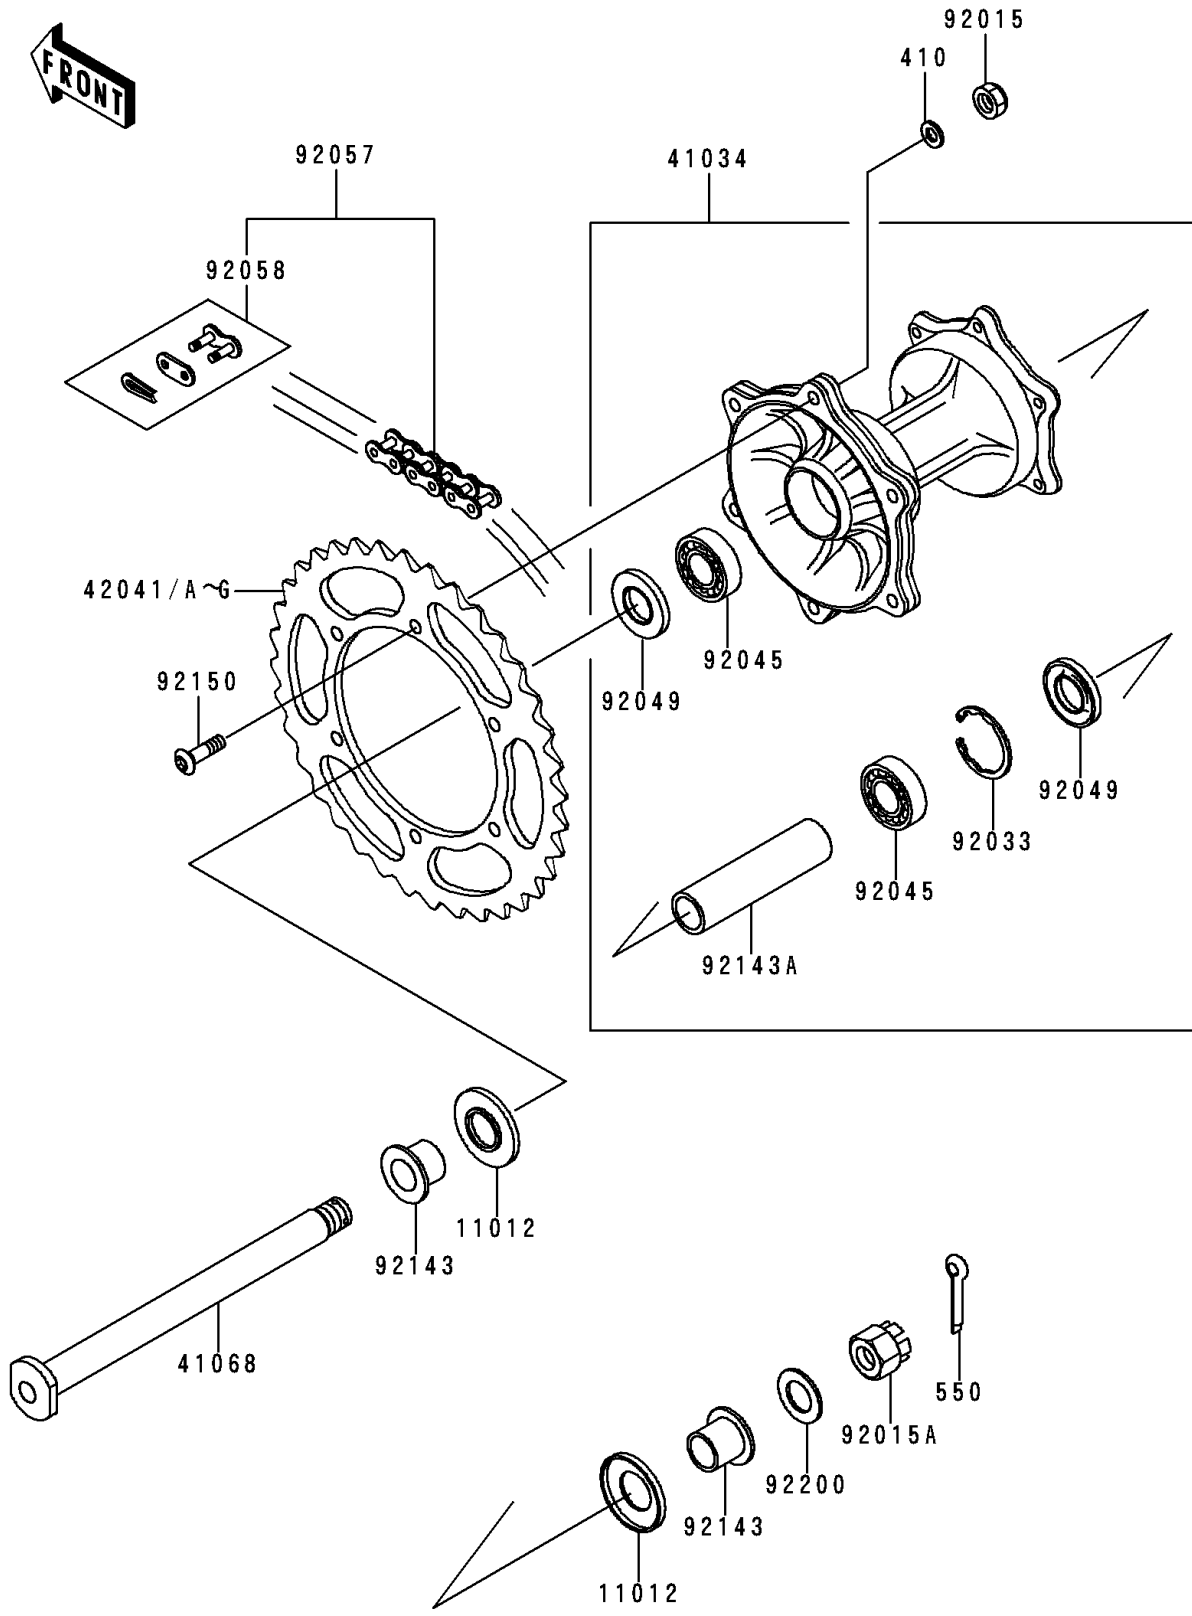

# 1995 KX125 PARTS DIAGRAM

Rear Hub

F2240

# 1995 KX125 PARTS LIST

## Rear Hub

ITEM NAME	PART NUMBER	QUANTITY
WASHER-PLAIN-SMALL,8MM (Ref # 410)	410B0800	6
PIN-COTTER,3.0X25 (Ref # 550)	550D3025	1
CAP,AXLE (Ref # 11012)	11012-1581	2
DRUM-ASSY,REAR BRAKE (Ref # 41034)	41034-1205	1
AXLE,RR (Ref # 41068)	41068-1343	1
SPROCKET-HUB,51T,AL (Ref # 42041)	42041-1104	1
SPROCKET-HUB,50T,AL (Ref # 42041A)	42041-1255	1
SPROCKET-HUB,49T,AL (Ref # 42041B)	42041-1256	1
SPROCKET-HUB,48T,AL (Ref # 42041C)	42041-1257	1
SPROCKET-HUB,47T,AL (Ref # 42041D)	42041-1258	1
SPROCKET-HUB,48T (Ref # 42041E)	42041-1383	1
SPROCKET-HUB,49T (Ref # 42041F)	42041-1384	1
SPROCKET-HUB,50T (Ref # 42041G)	42041-1408	1
NUT,8MM (Ref # 92015)	92015-1432	6
NUT,CASTLE,18MM (Ref # 92015A)	92015-1885	1
RING-SNAP,42MM (Ref # 92033)	92033-1041	1
BEARING-BALL,6004X8JRLX2/3A (Ref # 92045)	92045-1239	2
SEAL-OIL,BJNC2 25425 (Ref # 92049)	92049-1203	2
CHAIN,DRIVE,DID520DS5X110L (Ref # 92057)	92057-1388	1
JOINT-CHAIN,DRIVE (Ref # 92058)	92058-1071	1
COLLAR,RR AXLE,L=20 (Ref # 92143)	92143-1356	2
COLLAR,RR BRAKE DRUM,L=105 (Ref # 92143A)	92143-1402	1
BOLT,SOCKET,8X28 (Ref # 92150)	92150-1196	6
WASHER,18.5X32X2.3 (Ref # 92200)	92200-1149	1