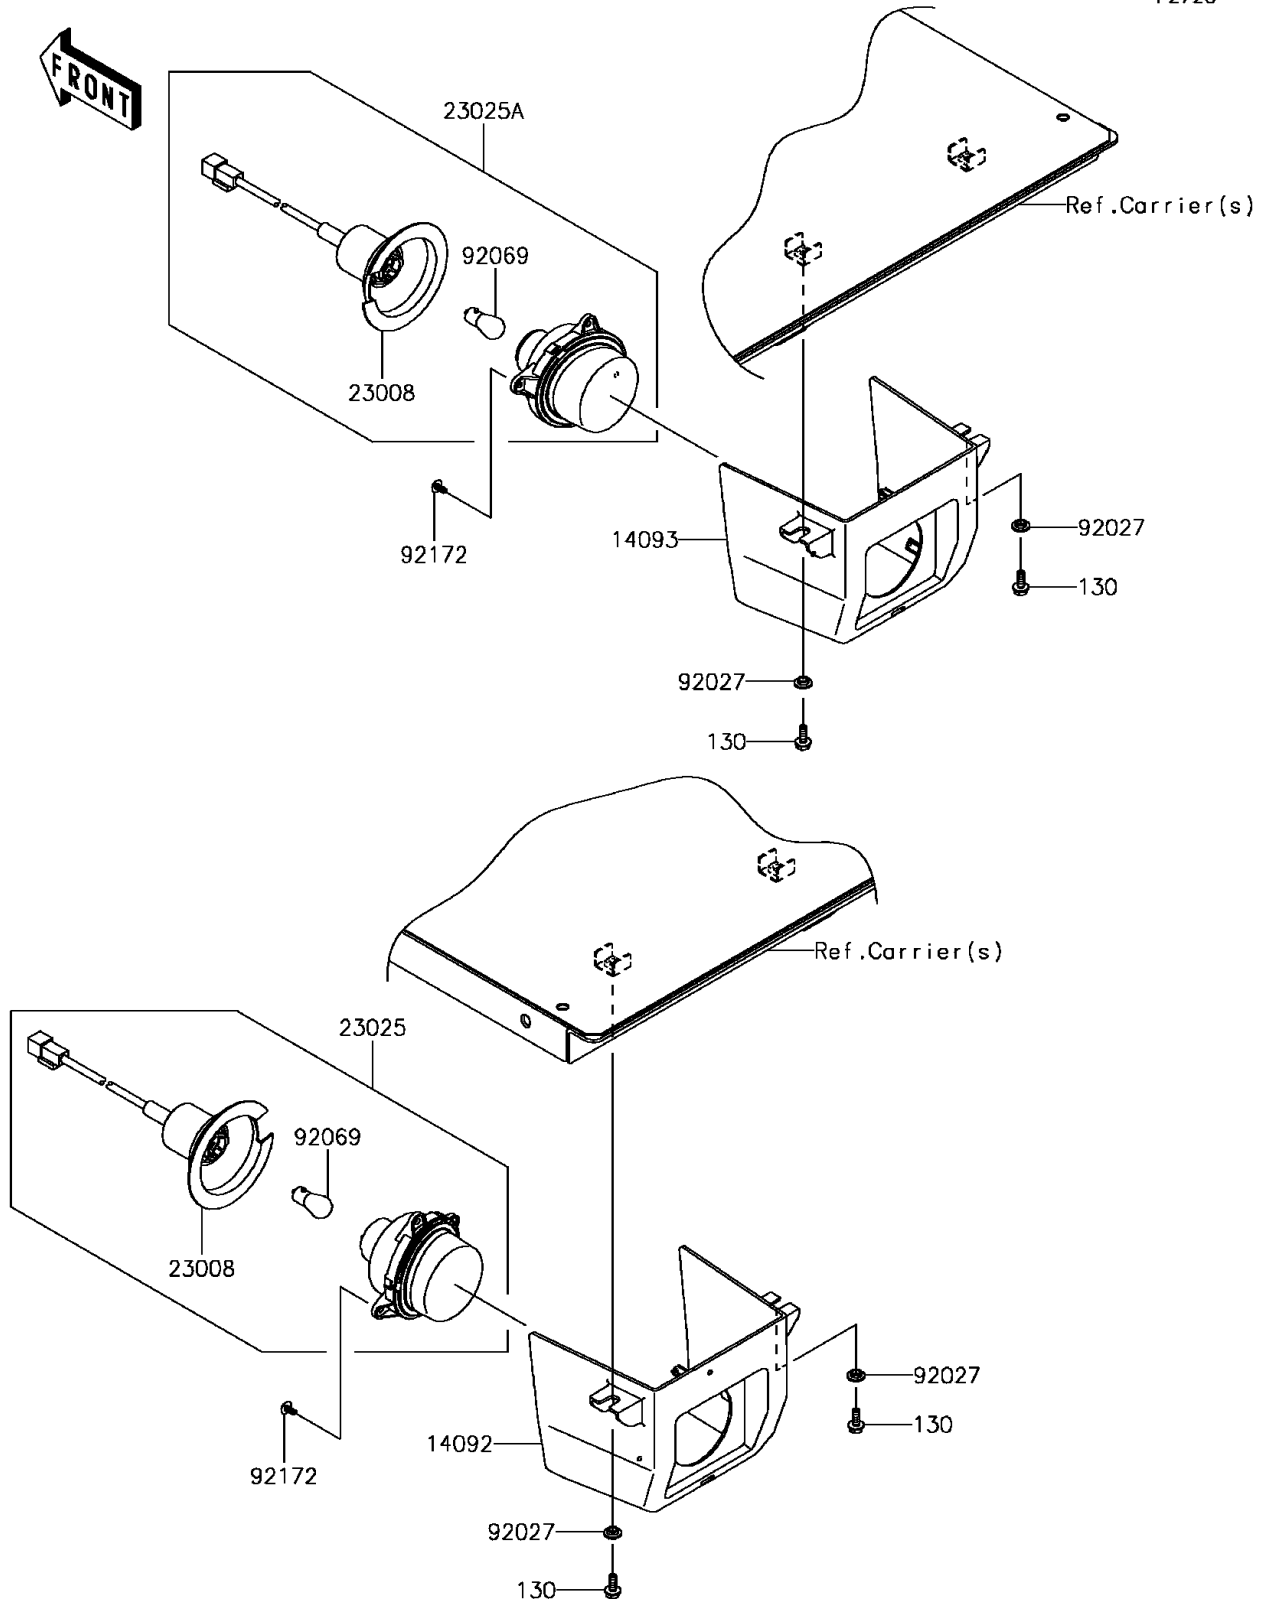

# 2017 Mule PRO-FXT EPS PARTS DIAGRAM

Taillight(s)

F2720

## 2017 Mule PRO-FXT EPS PARTS LIST

### Taillight(s)

ITEM NAME	PART NUMBER	QUANTITY
BOLT-FLANGED,6X16 (Ref # 130)	130CA0616	4
COVER,TAIL LAMP,LH (Ref # 14092)	14092-1183	1
COVER,TAIL LAMP,RH (Ref # 14093)	14093-0091	1
SOCKET-ASSY (Ref # 23008)	23008-0162	2
LAMP-TAIL,LH (Ref # 23025)	23025-0334	1
LAMP-TAIL,RH (Ref # 23025A)	23025-0341	1
COLLAR,L=4.6 (Ref # 92027)	92027-1168	4
BULB,12V 21/5W (Ref # 92069)	92069-0072	2
SCREW,TAPPING,5X10 (Ref # 92172)	92172-0262	6