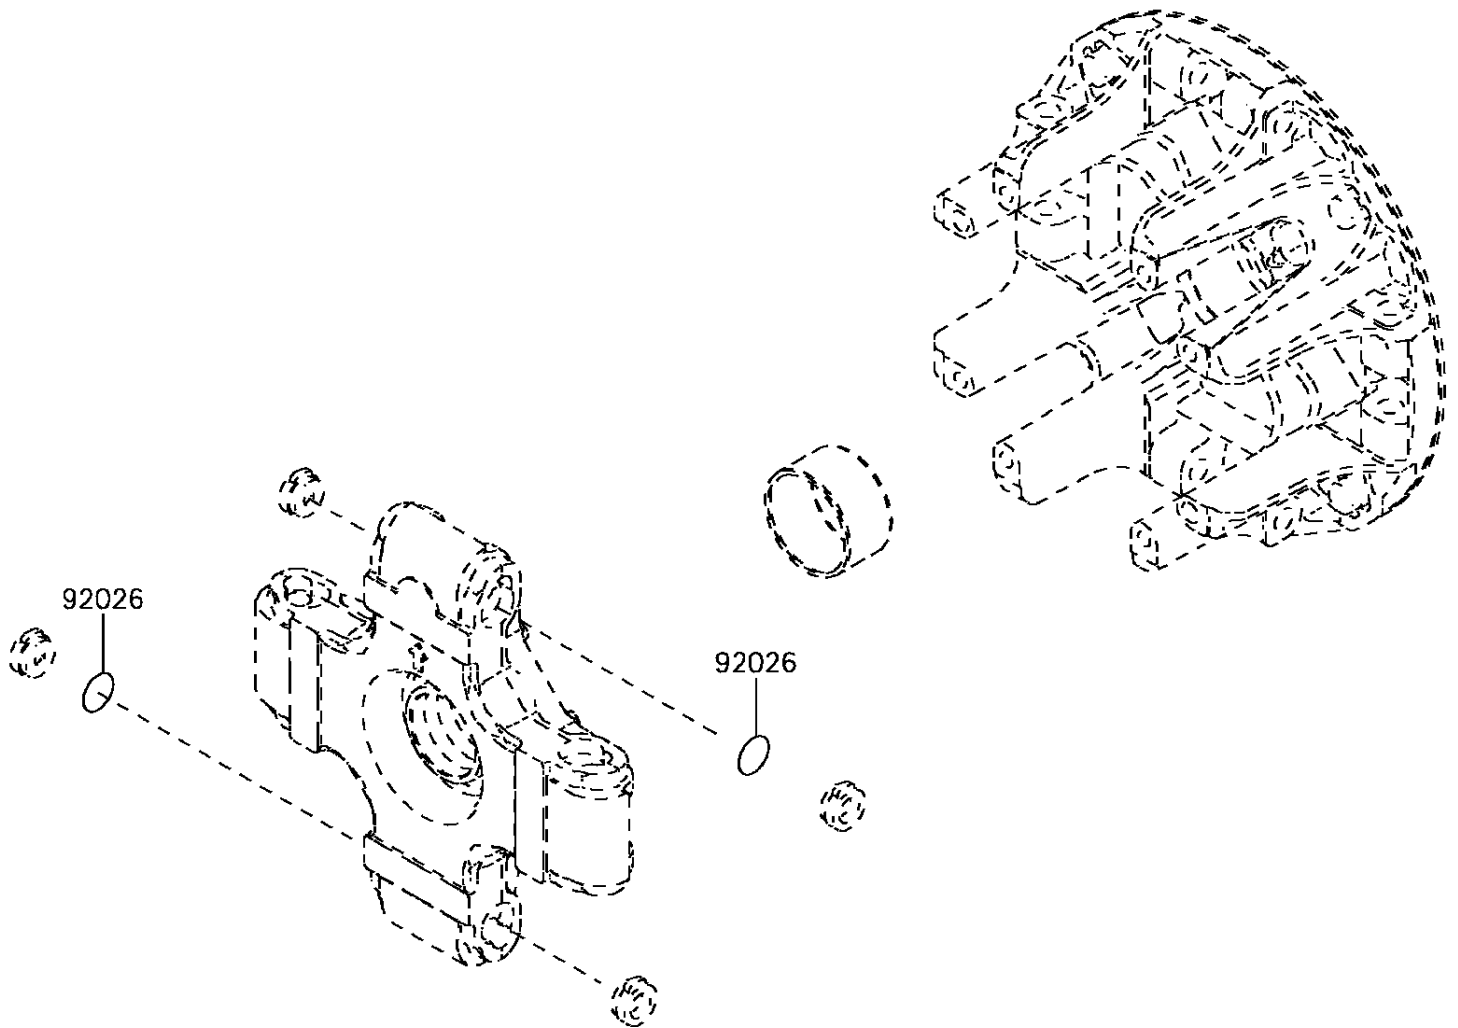

2017 Mule PRO-FXT EPS PARTS DIAGRAM

Optional Parts

F2890

(Ref. Drive Converter)

2017 Mule PRO-FXT EPS PARTS LIST

Optional Parts

ITEM NAME	PART NUMBER	QUANTITY
SPACER,T=0.1 (Ref # 92026)	92026-0038	2