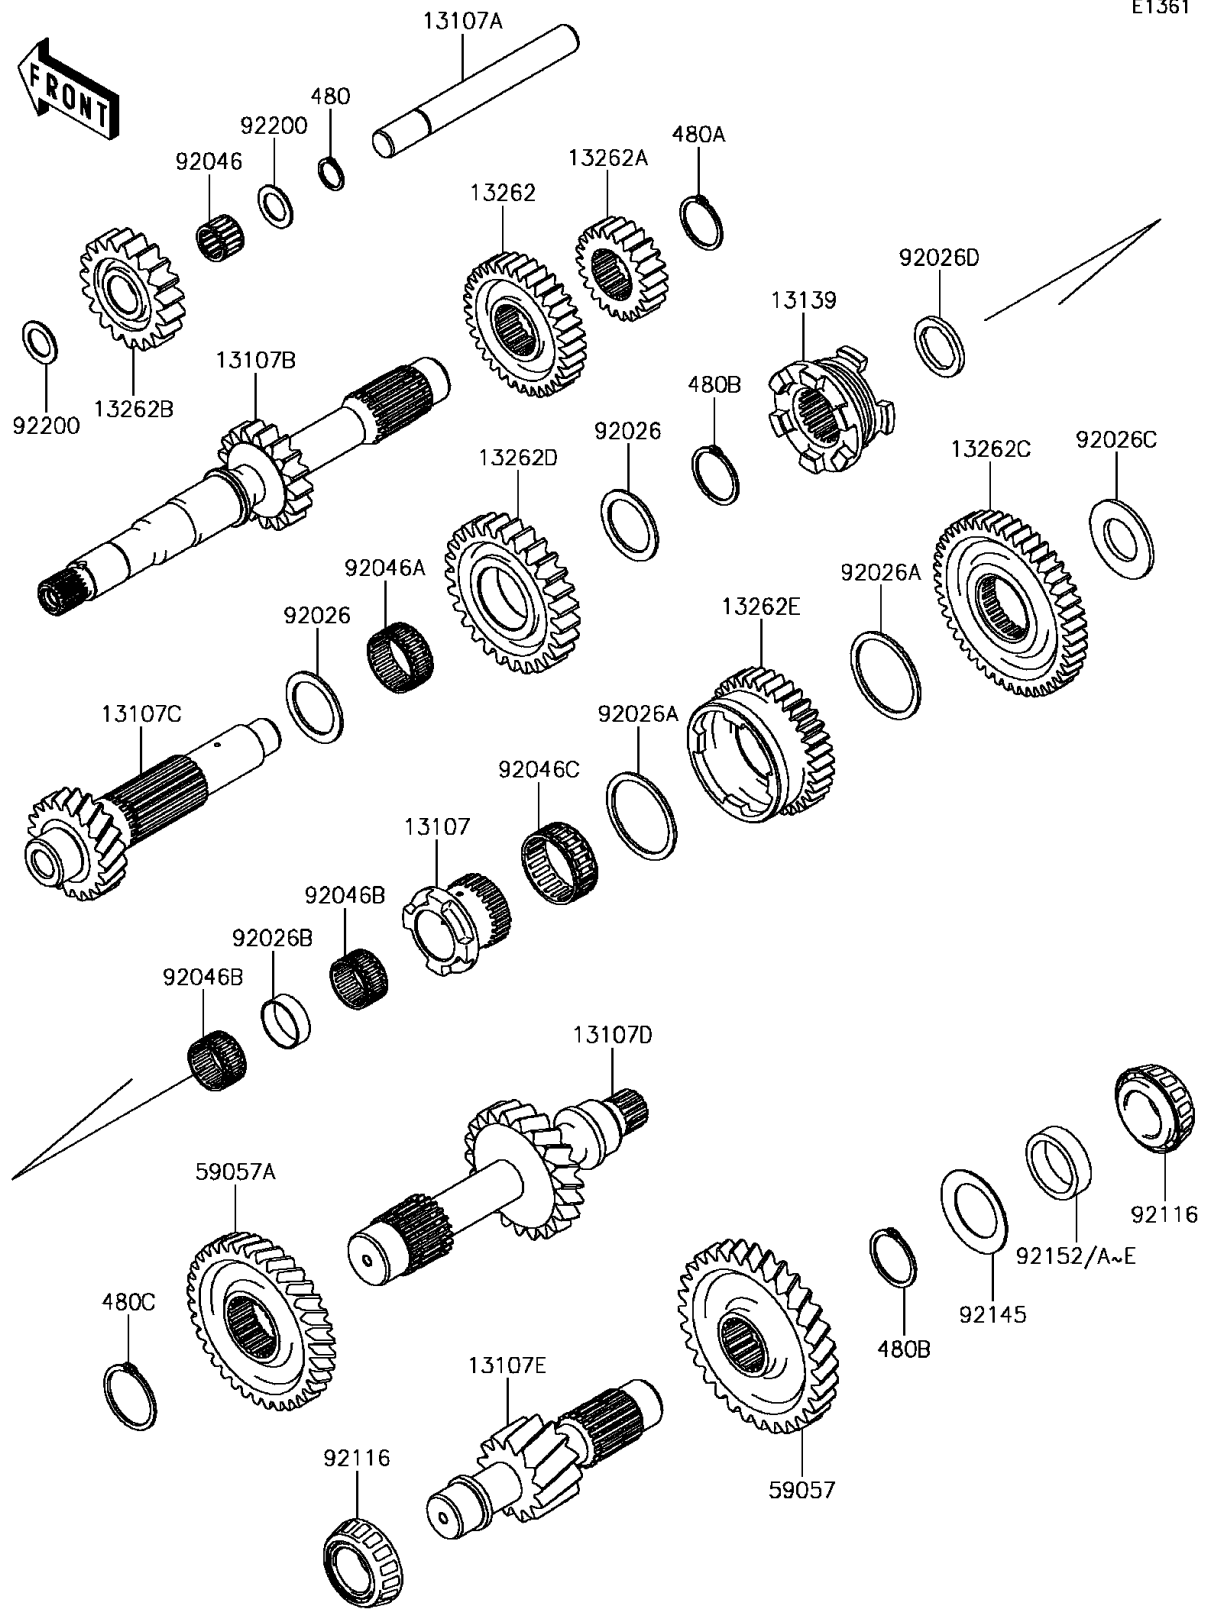

2017 Mule PRO-FXT EPS LE PARTS DIAGRAM

Transmission

E1361

2017 Mule PRO-FXT EPS LE PARTS LIST

Transmission

ITEM NAME	PART NUMBER	QUANTITY
SHAFT (Ref # 13107)	13107-0779	1
SHAFT,IDLE REV (Ref # 13107A)	13107-0780	1
SHAFT,INPUT,17T (Ref # 13107B)	13107-0782	1
SHAFT,COUNTER,20T (Ref # 13107C)	13107-0783	1
SHAFT,3RD,21T (Ref # 13107D)	13107-0784	1
SHAFT,4TH,13T (Ref # 13107E)	13107-0785	1
SHIFTER (Ref # 13139)	13139-0022	1
GEAR,INPUT HI,33T (Ref # 13262)	13262-1085	1
GEAR,INPUT LOW,22T (Ref # 13262A)	13262-1086	1
GEAR,IDLE REV,19T (Ref # 13262B)	13262-1087	1
GEAR,COUNTER LOW,45T (Ref # 13262C)	13262-1088	1
GEAR,COUNTER REV,27T (Ref # 13262D)	13262-1089	1
GEAR,COUNTER HI,34T (Ref # 13262E)	13262-1090	1
CIRCLIP-TYPE-C,18MM (Ref # 480)	480J1800	1
CIRCLIP-TYPE-C,32MM (Ref # 480A)	480J3200	1
CIRCLIP (Ref # 480B)	480J3500	2
CIRCLIP (Ref # 480C)	480J4000	1
GEAR-HELICAL,31T (Ref # 59057)	59057-0013	1
GEAR-HELICAL,3RD,35T (Ref # 59057A)	59057-0015	1
SPACER,35.2X47X2 (Ref # 92026)	92026-0765	2
SPACER,49.2X58X2 (Ref # 92026A)	92026-0766	2
SPACER,29.4X31.8X10 (Ref # 92026B)	92026-0767	1
SPACER (Ref # 92026C)	92026-0768	1
SPACER,28.2X39X3.6 (Ref # 92026D)	92026-0795	1
BEARING-NEEDLE,FMJ-182417 (Ref # 92046)	92046-0040	1
BEARING-NEEDLE,35X40X17 (Ref # 92046A)	92046-0611	1
BEARING-NEEDLE,KT283317C3 (Ref # 92046B)	92046-0621	2
BEARING-NEEDLE,HIGH GEAR (Ref # 92046C)	92046-1276	1
BEARING-ROLLER (Ref # 92116)	92116-0007	2

2017 Mule PRO-FXT EPS LE PARTS LIST

Transmission

ITEM NAME	PART NUMBER	QUANTITY
SPRING (Ref # 92145)	92145-1575	1
COLLAR,L=12.1 (Ref # 92152)	92152-1815	AR
COLLAR,L=12.3 (Ref # 92152A)	92152-1816	AR
COLLAR,L=12.5 (Ref # 92152B)	92152-1817	AR
COLLAR,L=12.7 (Ref # 92152C)	92152-1818	AR
COLLAR,L=12.9 (Ref # 92152D)	92152-1819	AR
COLLAR,L=13.1 (Ref # 92152E)	92152-1820	AR
WASHER,18.2X28X1.5 (Ref # 92200)	92200-0716	2