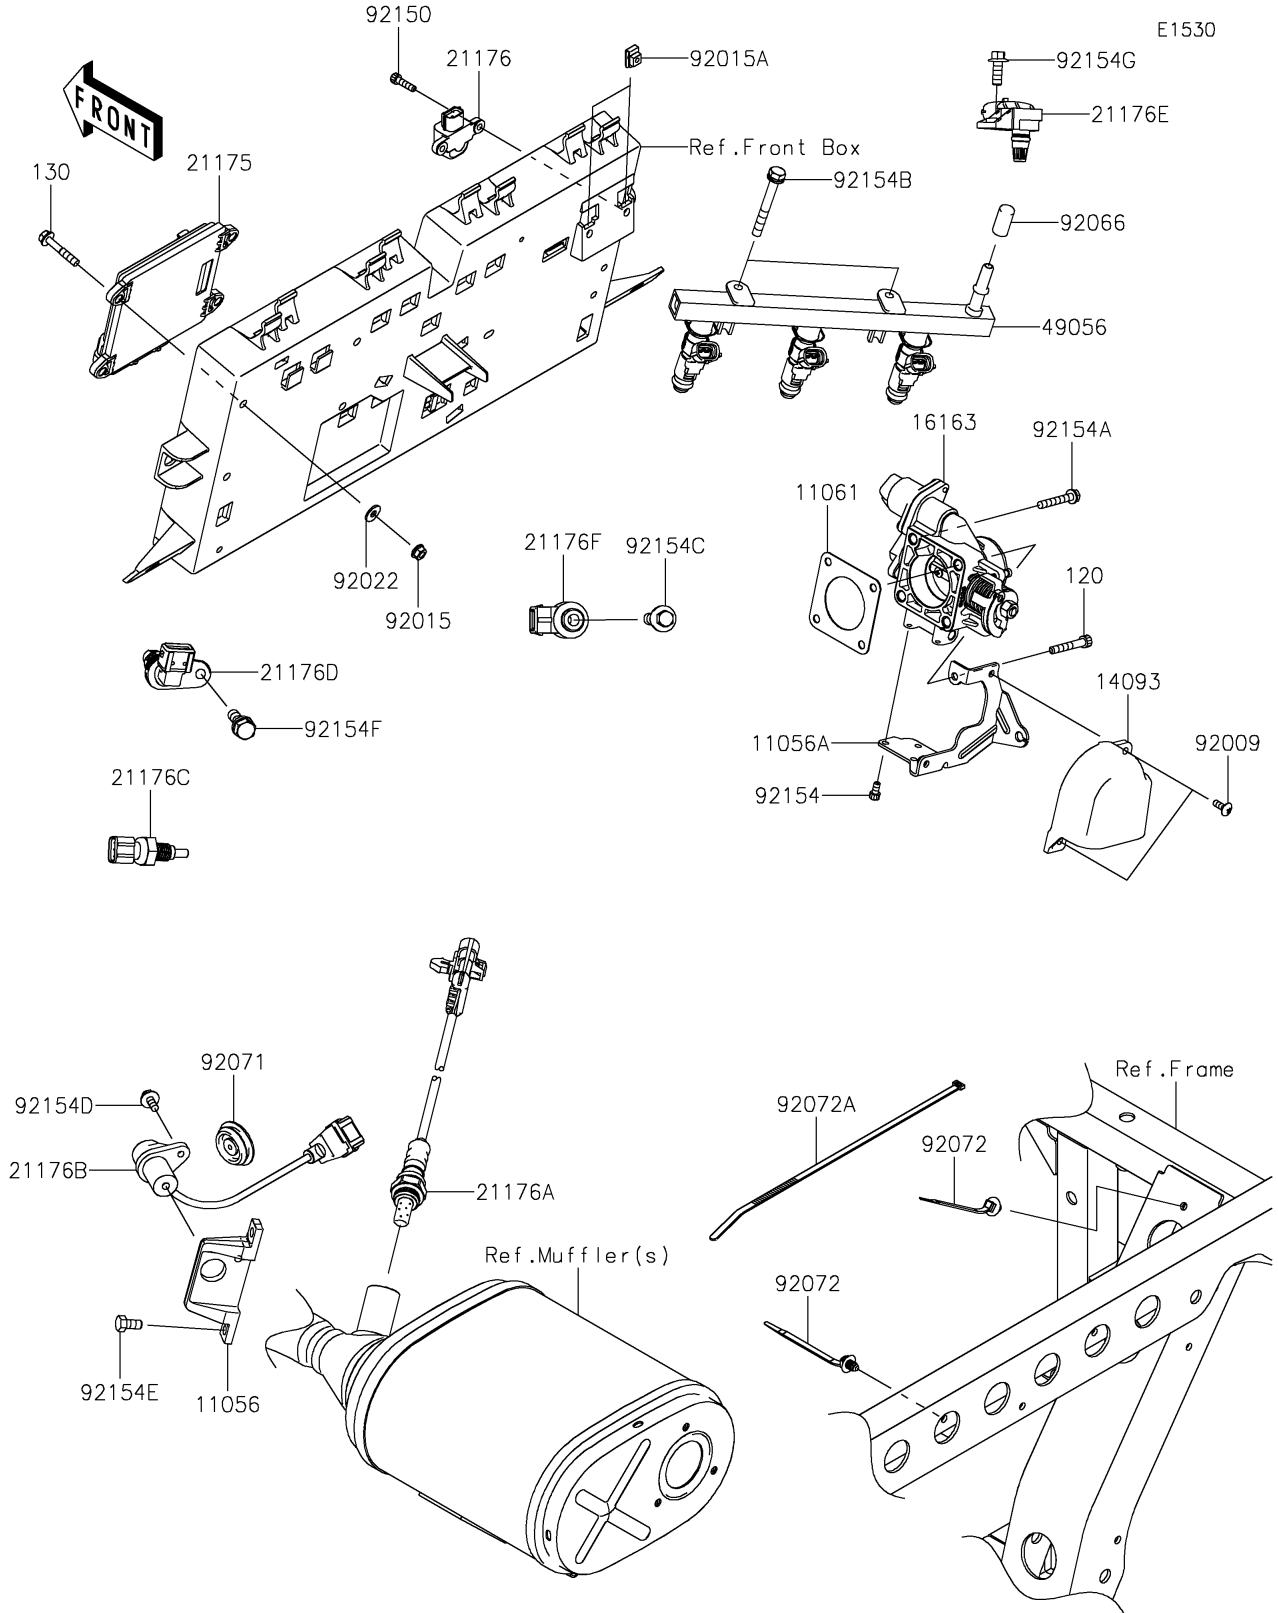

2017 Mule PRO-FXT EPS LE PARTS DIAGRAM

Fuel Injection

2017 Mule PRO-FXT EPS LE PARTS LIST

Fuel Injection

ITEM NAME	PART NUMBER	QUANTITY
BRACKET,CRANKSHAFT POSITION (Ref # 11056)	11056-2680	1
BRACKET,THROTTLE CABLE (Ref # 11056A)	11056-7495	1
GASKET,THROTTLE (Ref # 11061)	11061-0954	1
BOLT-SOCKET,6X40 (Ref # 120)	120CA0640	1
BOLT-FLANGED,6X35 (Ref # 130)	130BA0635	4
COVER,THROTTLE (Ref # 14093)	14093-0043	1
THROTTLE-ASSY (Ref # 16163)	16163-0816	1
CONTROL UNIT-ELECTRONIC,DFI (Ref # 21175)	21175-0893	1
SENSOR,VEHICLE-DOWN (Ref # 21176)	21176-0026	1
SENSOR,OXYGEN (Ref # 21176A)	21176-0773	1
SENSOR,CRANKSHAFT POSITION (Ref # 21176B)	21176-0795	1
SENSOR,WATER TEMP (Ref # 21176C)	21176-0796	1
SENSOR,CAMSHAFT POSITION (Ref # 21176D)	21176-0797	1
SENSOR,AIR INTAKE TEMP (Ref # 21176E)	21176-0798	1
SENSOR,EXPLOSION (Ref # 21176F)	21176-0799	1
PIPE-INJECTION (Ref # 49056)	49056-0038	1
SCREW,5X14,WHITE (Ref # 92009)	92009-1366	2
NUT,FLANGED,6MM (Ref # 92015)	92015-1367	4
NUT,5MM (Ref # 92015A)	92015-1627	2
WASHER (Ref # 92022)	92022-2247	4
PLUG (Ref # 92066)	92066-0810	1
GROMMET (Ref # 92071)	92071-0730	1
BAND (Ref # 92072)	92072-1414	2
BAND,L=292.1 (Ref # 92072A)	92072-3509	3
BOLT,SOCKET,5X20 (Ref # 92150)	92150-1019	2
BOLT,SOCKET,5X10 (Ref # 92154)	92154-1396	3
BOLT,6X38 (Ref # 92154A)	92154-1589	3
BOLT,6X50 (Ref # 92154B)	92154-1591	2
BOLT,FLANGED,8X30 (Ref # 92154C)	92154-1592	1

2017 Mule PRO-FXT EPS LE PARTS LIST

Fuel Injection

ITEM NAME	PART NUMBER	QUANTITY
BOLT,FLANGED,6X12 (Ref # 92154D)	92154-1593	1
BOLT,6X12 (Ref # 92154E)	92154-1594	2
BOLT,8X16 (Ref # 92154F)	92154-1595	1
BOLT,FLANGED,6X16 (Ref # 92154G)	92154-1596	1