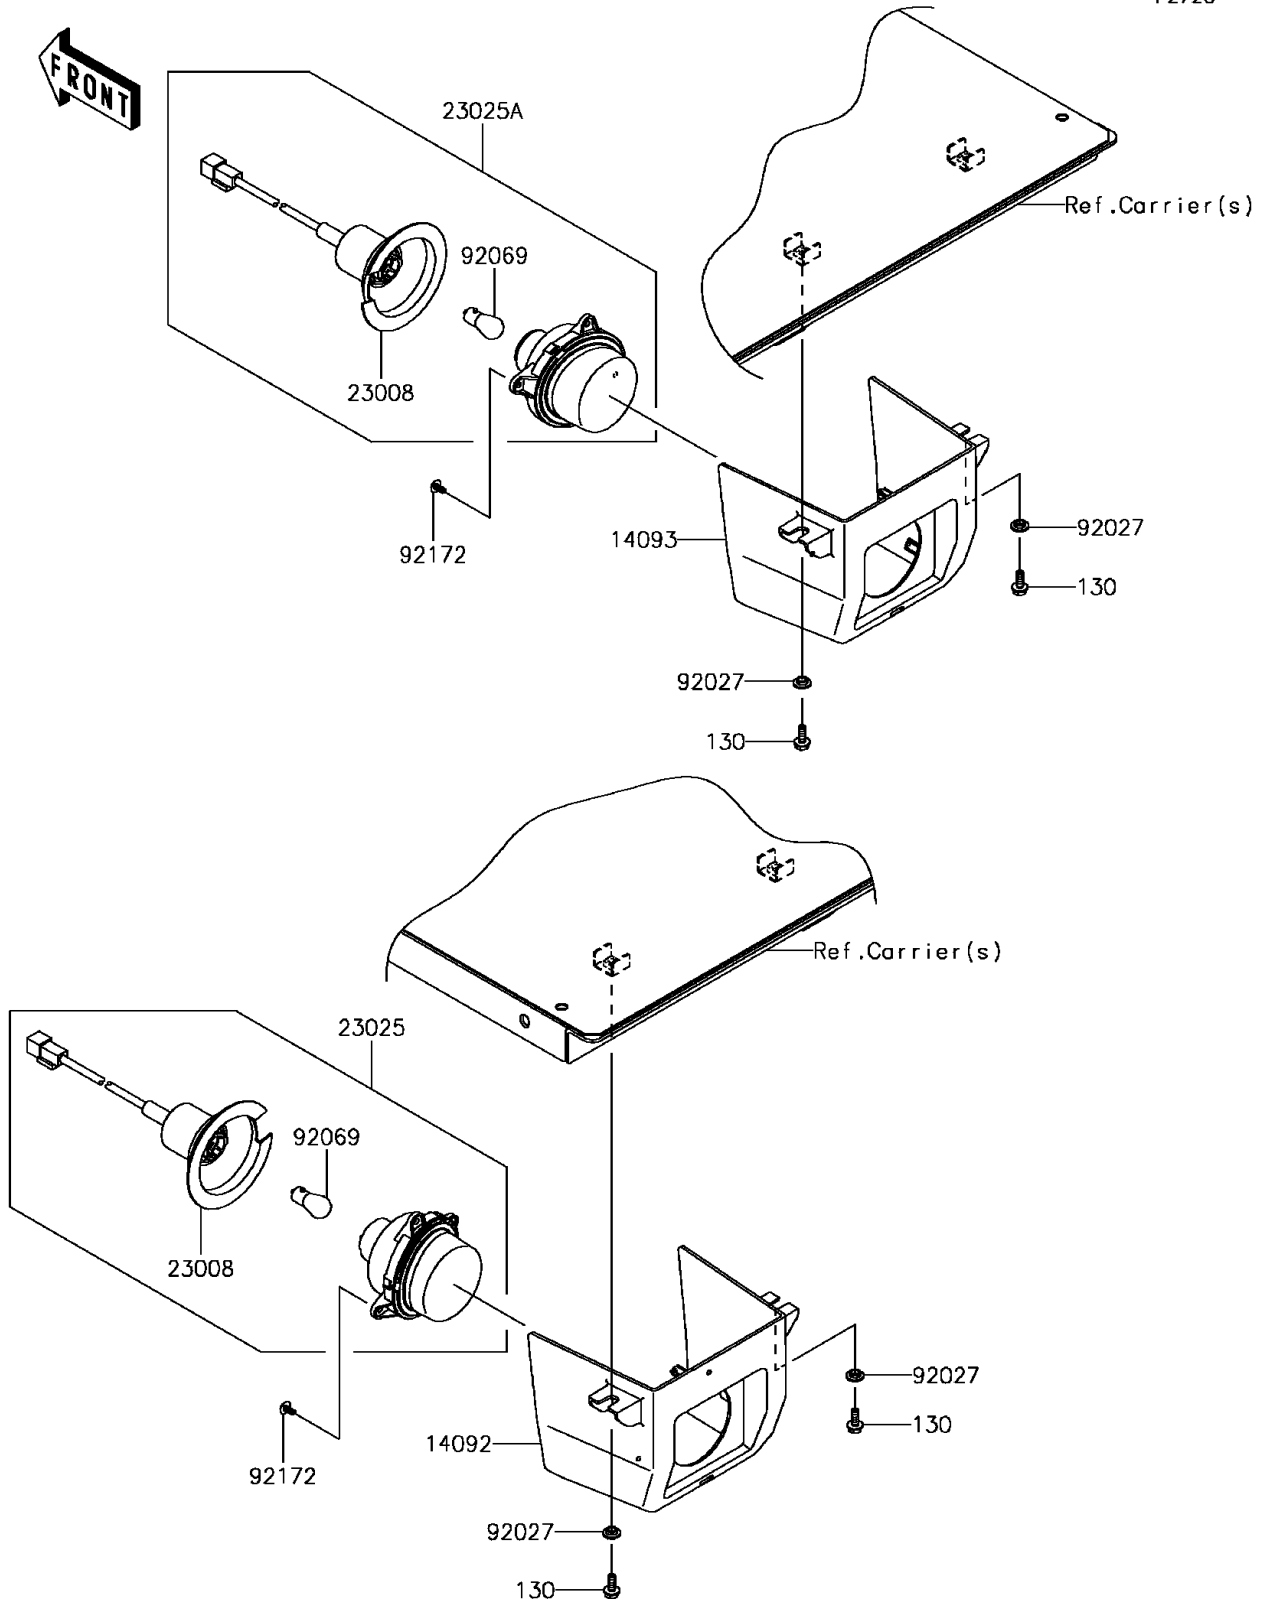

2017 Mule PRO-FXT EPS LE PARTS DIAGRAM

Taillight(s)

F2720

2017 Mule PRO-FXT EPS LE PARTS LIST

Taillight(s)

ITEM NAME	PART NUMBER	QUANTITY
BOLT-FLANGED,6X16 (Ref # 130)	130CA0616	4
COVER,TAIL LAMP,LH (Ref # 14092)	14092-1183	1
COVER,TAIL LAMP,RH (Ref # 14093)	14093-0091	1
SOCKET-ASSY (Ref # 23008)	23008-0162	2
LAMP-TAIL,LH (Ref # 23025)	23025-0334	1
LAMP-TAIL,RH (Ref # 23025A)	23025-0341	1
COLLAR,L=4.6 (Ref # 92027)	92027-1168	4
BULB,12V 21/5W (Ref # 92069)	92069-0072	2
SCREW,TAPPING,5X10 (Ref # 92172)	92172-0262	6