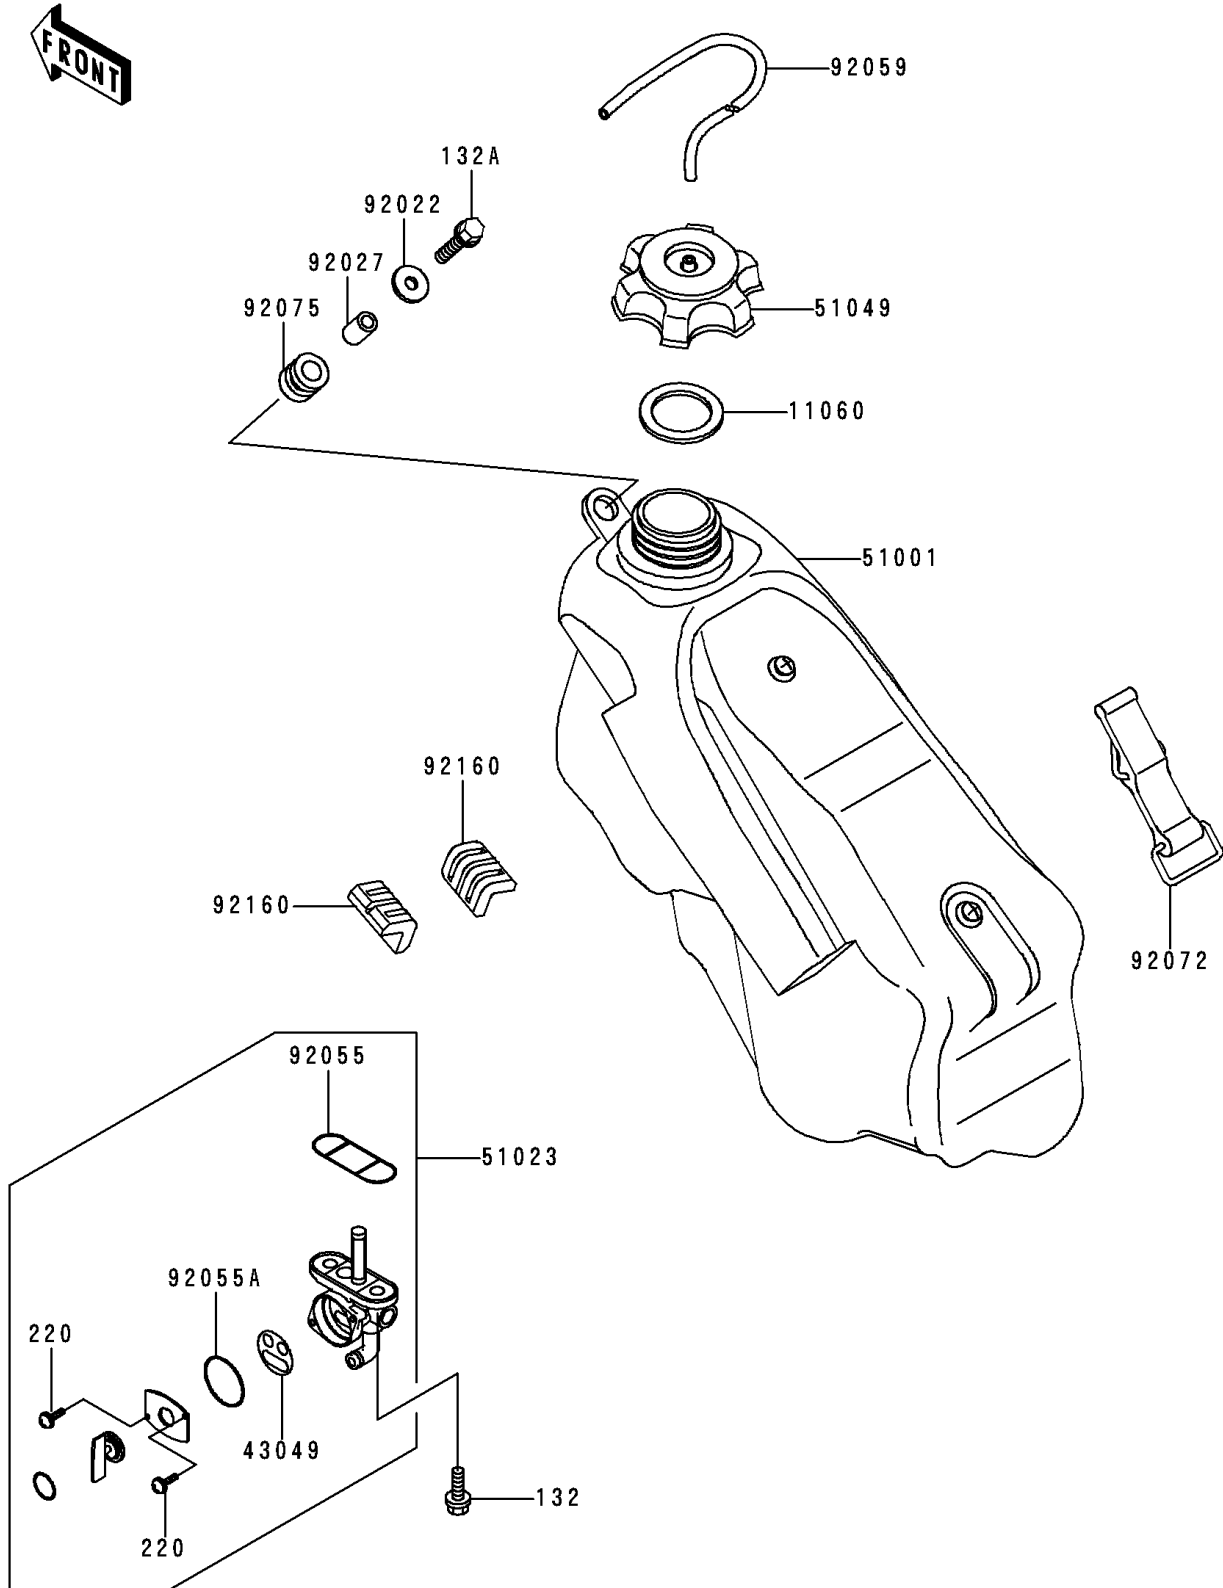

1995 KX125 PARTS DIAGRAM

Fuel Tank

F 2 4 1 0

1995 KX125 PARTS LIST

Fuel Tank

ITEM NAME	PART NUMBER	QUANTITY
BOLT-FLANGED-SMALL (Ref # 132)	132G0612	2
BOLT-FLANGED-SMALL (Ref # 132A)	132G0625	1
SCREW-PAN-CROS (Ref # 220)	220B0308	2
GASKET,FUEL TANK CAP (Ref # 11060)	11060-1340	1
PACKING,TAP VALVE (Ref # 43049)	43049-1066	1
TANK-COMP-FUEL,F.BLACK (Ref # 51001)	51001-1468-6Z	1
TAP-ASSY,FUEL (Ref # 51023)	51023-1182	1
CAP-TANK,FUEL (Ref # 51049)	51049-1089	1
WASHER,6.5X24X2 (Ref # 92022)	92022-1690	1
COLLAR,6.8X10X14 (Ref # 92027)	92027-1966	1
RING-O,FUEL TAP PACKING (Ref # 92055)	92055-1112	1
RING-O,TAP LEVER (Ref # 92055A)	92055-1419	1
TUBE,5X9X350 (Ref # 92059)	92059-1265	1
BAND,FUEL TANK (Ref # 92072)	92072-1229	1
DAMPER (Ref # 92075)	92075-1787	1
DAMPER,FUEL TANK (Ref # 92160)	92160-1328	2