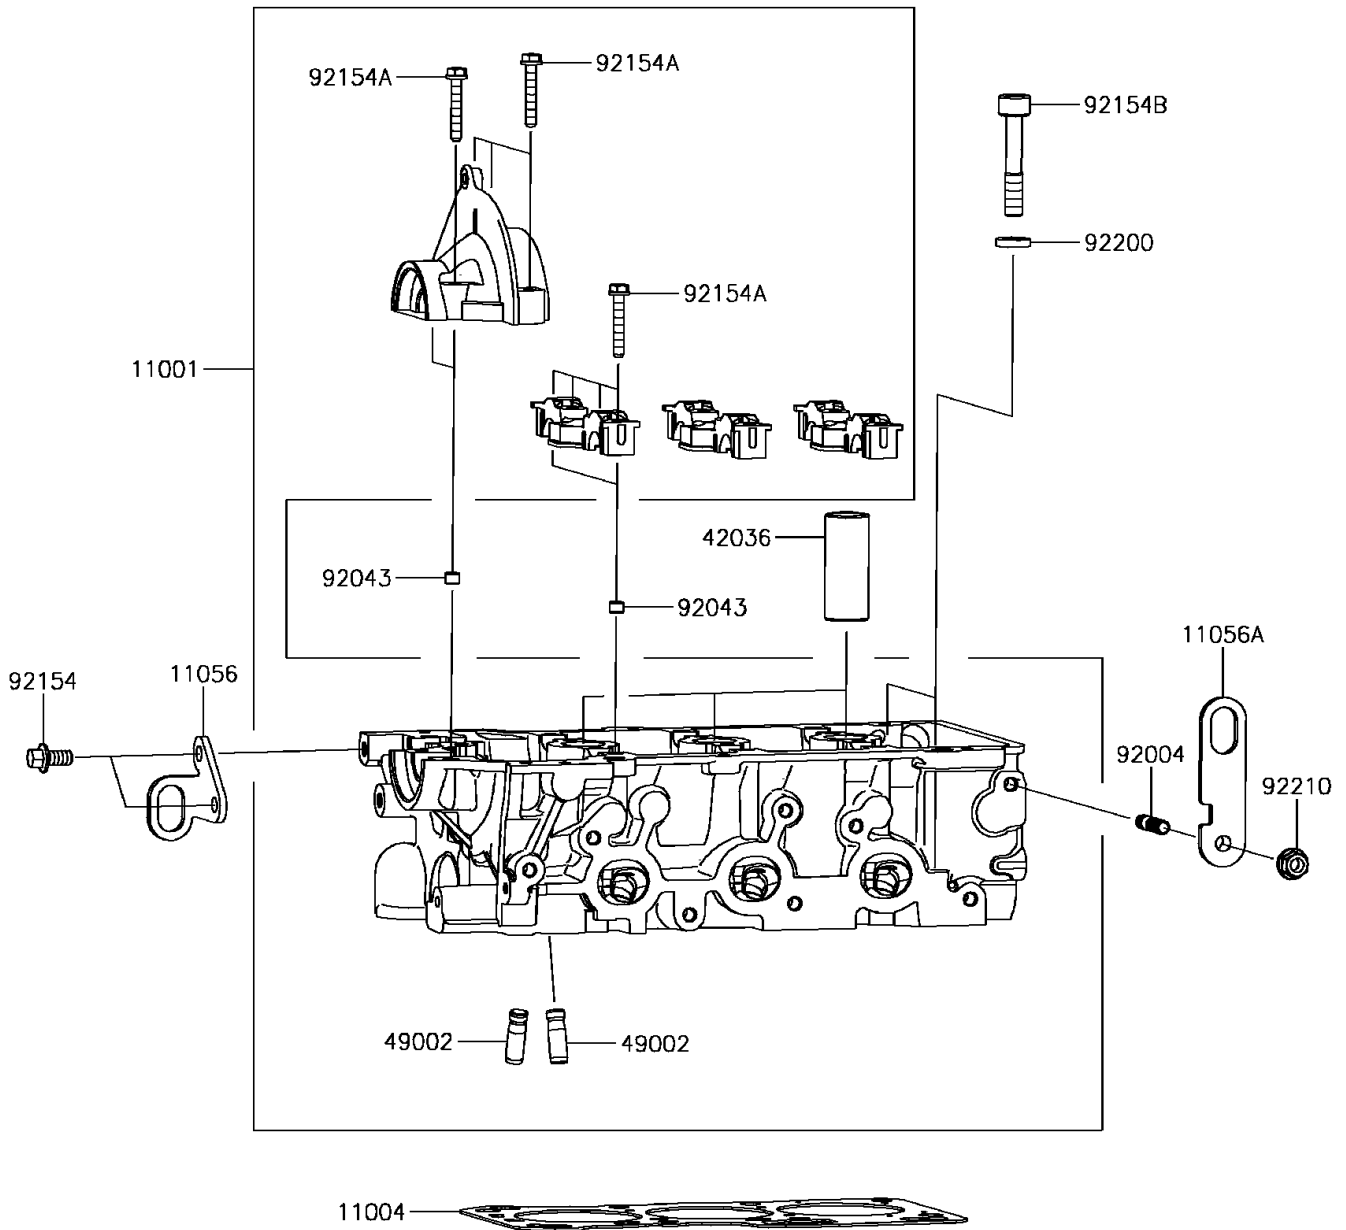

2017 Mule PRO-FXT EPS Camo PARTS DIAGRAM

Cylinder Head

E1111

2017 Mule PRO-FXT EPS Camo PARTS LIST

Cylinder Head

ITEM NAME	PART NUMBER	QUANTITY
HEAD-CYLINDER (Ref # 11001)	11001-0839	1
GASKET-HEAD (Ref # 11004)	11004-0747	1
BRACKET (Ref # 11056)	11056-7081	1
BRACKET (Ref # 11056A)	11056-7082	1
SLEEVE,SPARK PLUG (Ref # 42036)	42036-0764	3
GUIDE-VALVE (Ref # 49002)	49002-0030	12
STUD (Ref # 92004)	92004-0734	1
PIN (Ref # 92043)	92043-0831	8
BOLT,FLANGED,8X16 (Ref # 92154)	92154-1588	2
BOLT,6X38 (Ref # 92154A)	92154-1589	17
BOLT,SOCKET (Ref # 92154B)	92154-1590	8
WASHER (Ref # 92200)	92200-1683	8
NUT (Ref # 92210)	92210-0944	1