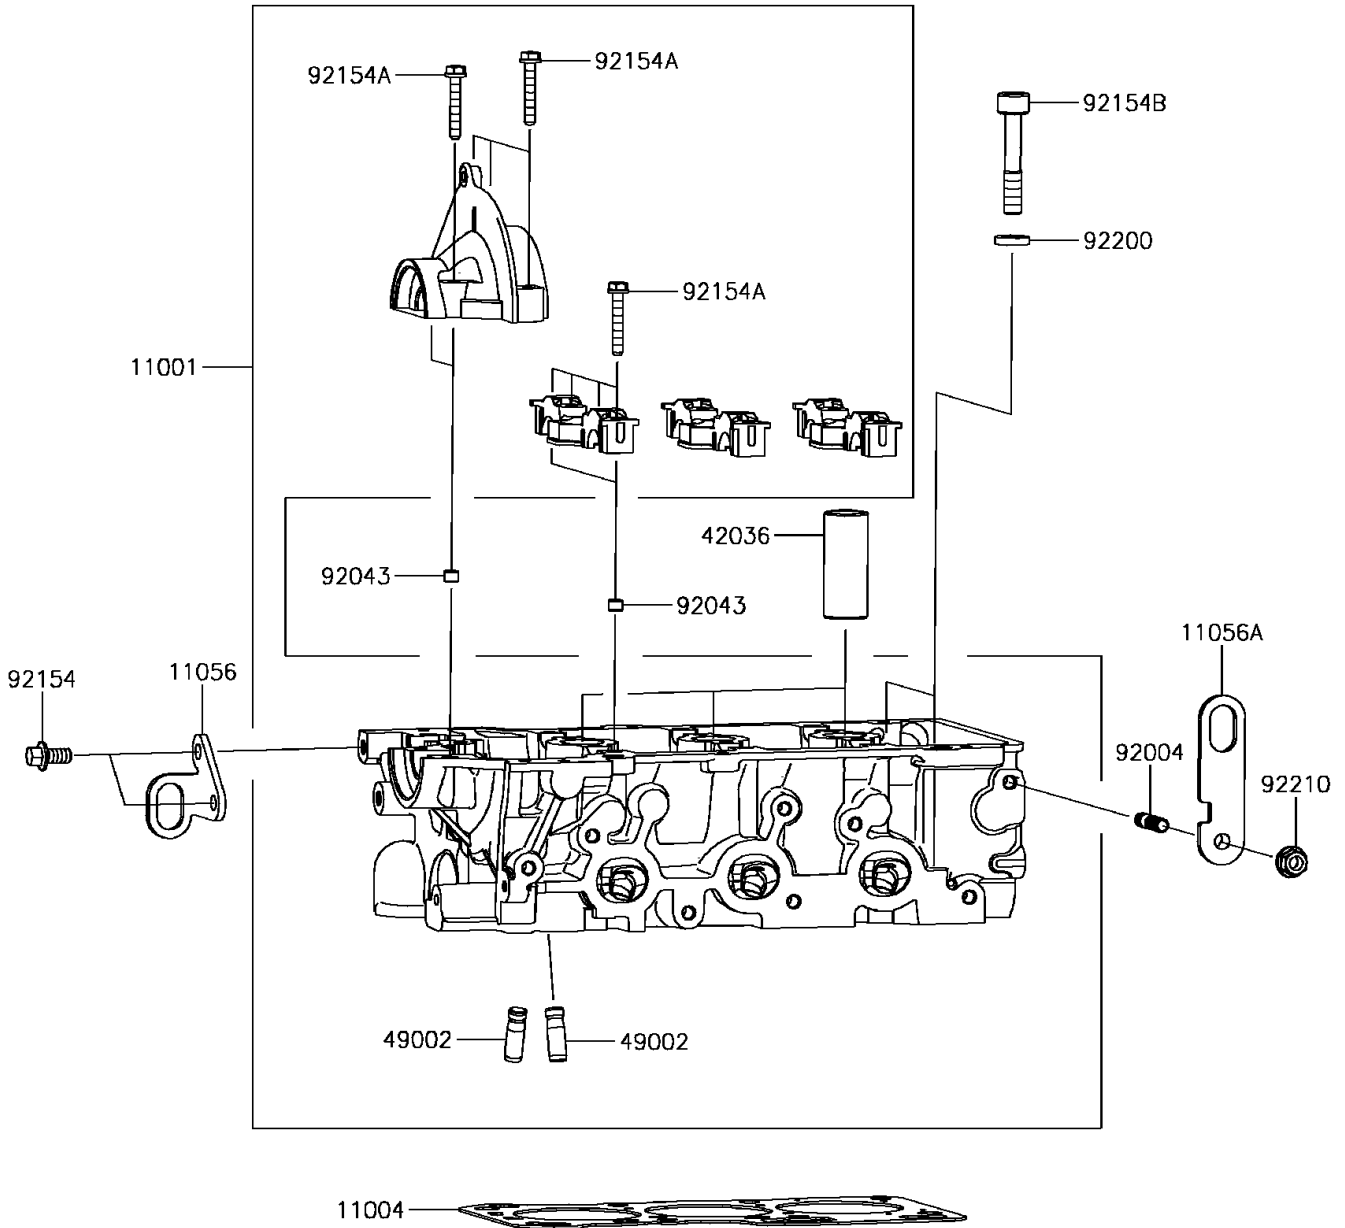

2017 Mule PRO-FXT EPS Camo PARTS DIAGRAM

Cylinder Head

E1111

2017 Mule PRO-FXT EPS Camo PARTS LIST

Cylinder Head

ITEM NAME	PART NUMBER	QUANTITY
HEAD-CYLINDER (Ref # 11001)	11001-0839	1
GASKET-HEAD (Ref # 11004)	11004-0747	1
BRACKET (Ref # 11056)	11056-7081	1
BRACKET (Ref # 11056A)	11056-7082	1
SLEEVE,SPARK PLUG (Ref # 42036)	42036-0764	3
GUIDE-VALVE (Ref # 49002)	49002-0030	12
STUD (Ref # 92004)	92004-0734	1
PIN (Ref # 92043)	92043-0831	8
BOLT,FLANGED,8X16 (Ref # 92154)	92154-1588	2
BOLT,6X38 (Ref # 92154A)	92154-1589	17
BOLT,SOCKET (Ref # 92154B)	92154-1590	8
WASHER (Ref # 92200)	92200-1683	8
NUT (Ref # 92210)	92210-0944	1