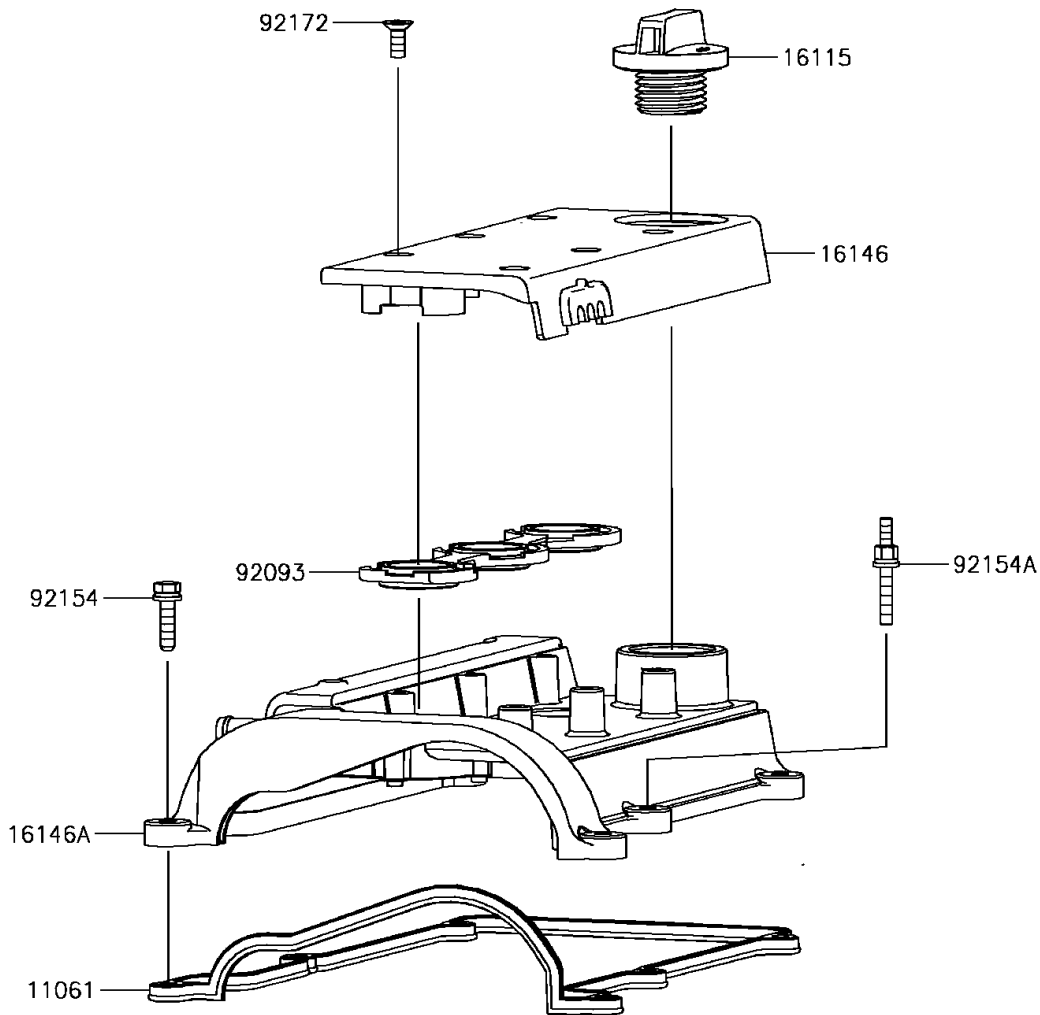

2017 Mule PRO-FXT EPS Camo PARTS DIAGRAM

Cylinder Head Cover

E1112

2017 Mule PRO-FXT EPS Camo PARTS LIST

Cylinder Head Cover

ITEM NAME	PART NUMBER	QUANTITY
GASKET,HEAD COVER (Ref # 11061)	11061-0953	1
CAP-OIL FILLER (Ref # 16115)	16115-0027	1
COVER-ASSY,SPARK PLUG (Ref # 16146)	16146-0738	1
COVER-ASSY,CYLINDER HEAD (Ref # 16146A)	16146-0741	1
SEAL,SPARK PLUG COVER (Ref # 92093)	92093-0608	1
BOLT,6X25 (Ref # 92154)	92154-1583	5
BOLT (Ref # 92154A)	92154-1584	1
SCREW,6X16 (Ref # 92172)	92172-0905	6