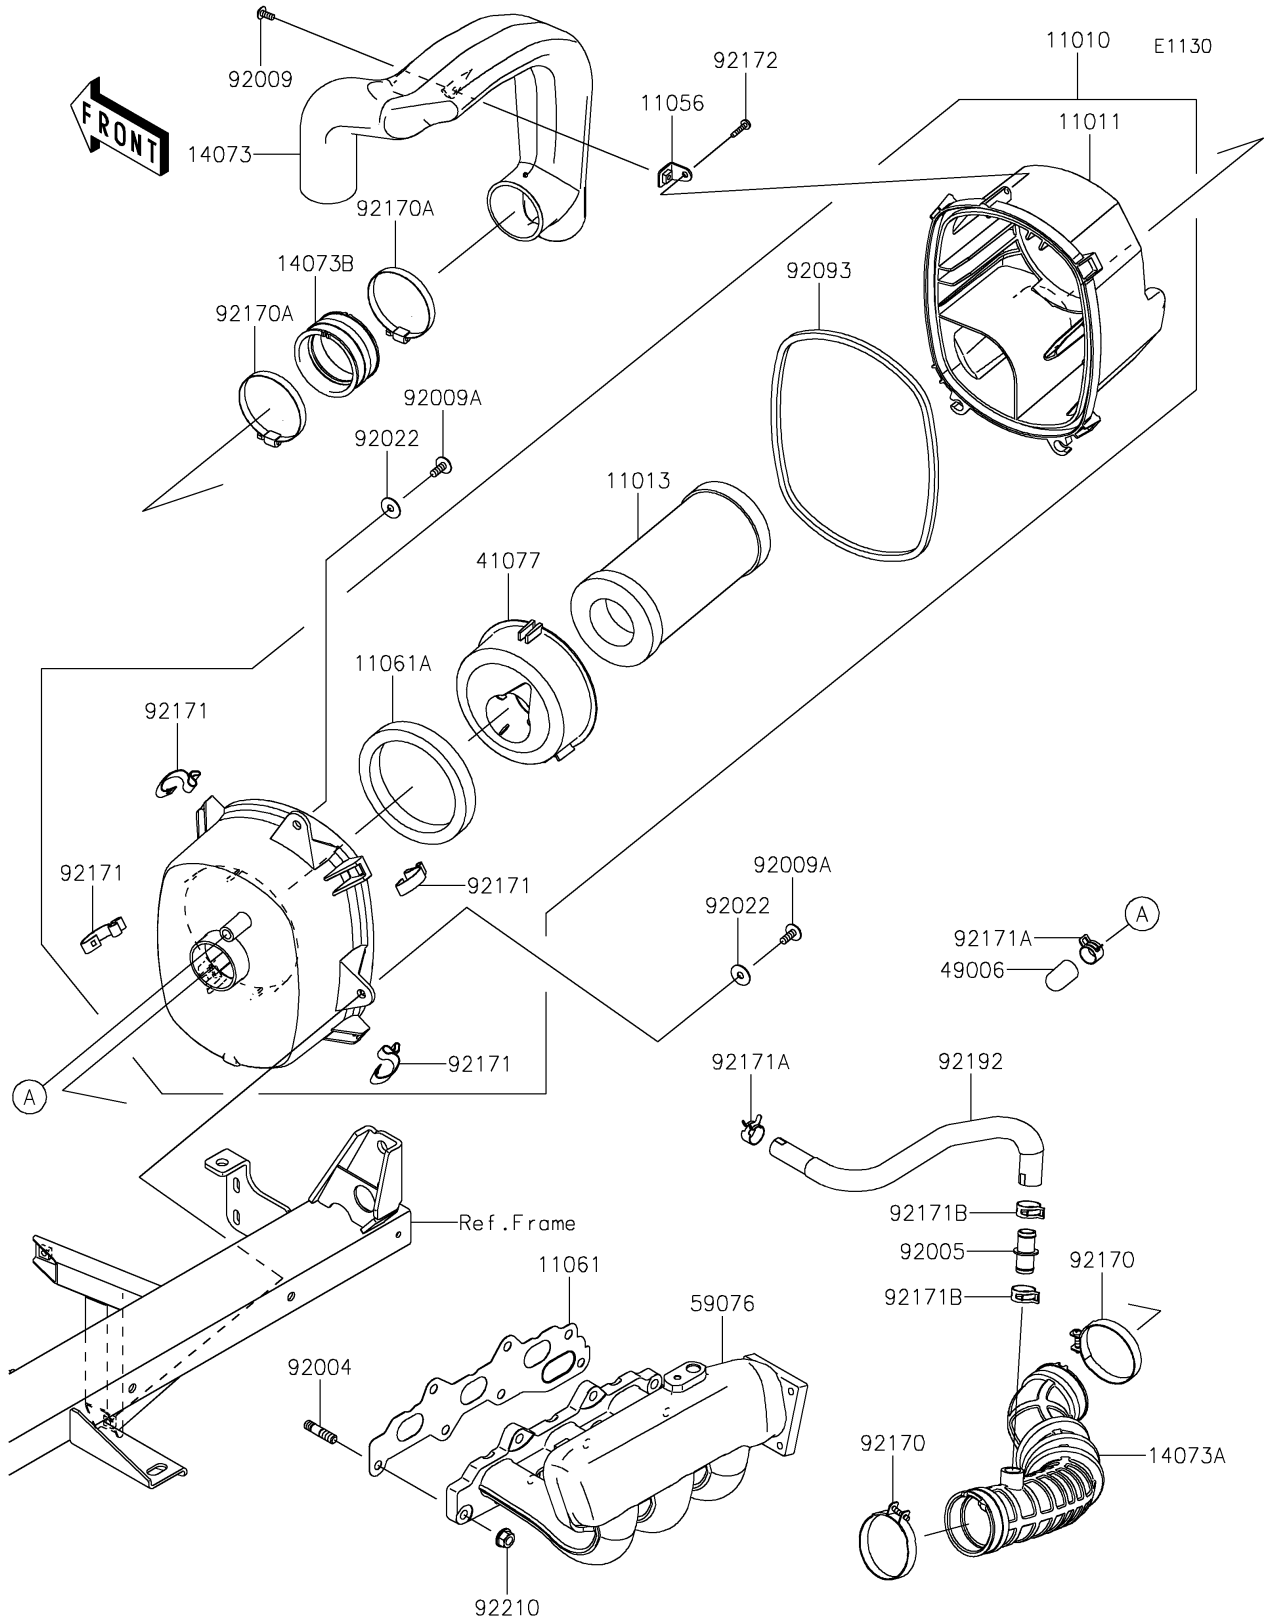

2017 Mule PRO-FXT EPS Camo PARTS DIAGRAM

Air Cleaner

2017 Mule PRO-FXT EPS Camo PARTS LIST

Air Cleaner

ITEM NAME	PART NUMBER	QUANTITY
FILTER-ASSY-AIR (Ref # 11010)	11010-0808	1
CASE-AIR FILTER,UPP (Ref # 11011)	11011-0813	1
ELEMENT-AIR FILTER (Ref # 11013)	11013-1290	1
BRACKET,AIR FILTER (Ref # 11056)	11056-3734	1
GASKET,INTAKE MANIFOLD (Ref # 11061)	11061-0956	1
GASKET,ADAPTER (Ref # 11061A)	11061-0961	1
DUCT,INTAKE (Ref # 14073)	14073-0786	1
DUCT,INTAKE (Ref # 14073A)	14073-0992	1
DUCT,JOINT (Ref # 14073B)	14073-1775	1
ADAPTER,ELEMENT (Ref # 41077)	41077-0719	1
BOOT (Ref # 49006)	49006-0555	1
MANIFOLD-INTAKE (Ref # 59076)	59076-0007	1
STUD (Ref # 92004)	92004-0734	7
FITTING,DUCT-BREATHER TUBE (Ref # 92005)	92005-0992	1
SCREW,5X12 (Ref # 92009)	92009-1154	1
SCREW,6X16 (Ref # 92009A)	92009-1621	2
WASHER,PLAIN,6MM (Ref # 92022)	92022-165	2
SEAL,AIR FILTER (Ref # 92093)	92093-0607	1
CLAMP (Ref # 92170)	92170-1448	2
CLAMP (Ref # 92170A)	92170-1764	2
CLAMP (Ref # 92171)	92171-0225	4
CLAMP (Ref # 92171A)	92171-0533	2
CLAMP,18.8MM (Ref # 92171B)	92171-2056	2
SCREW,TAPPING,5X20 (Ref # 92172)	92172-0009	1
TUBE,BREATHER (Ref # 92192)	92192-2365	1
NUT (Ref # 92210)	92210-0944	7