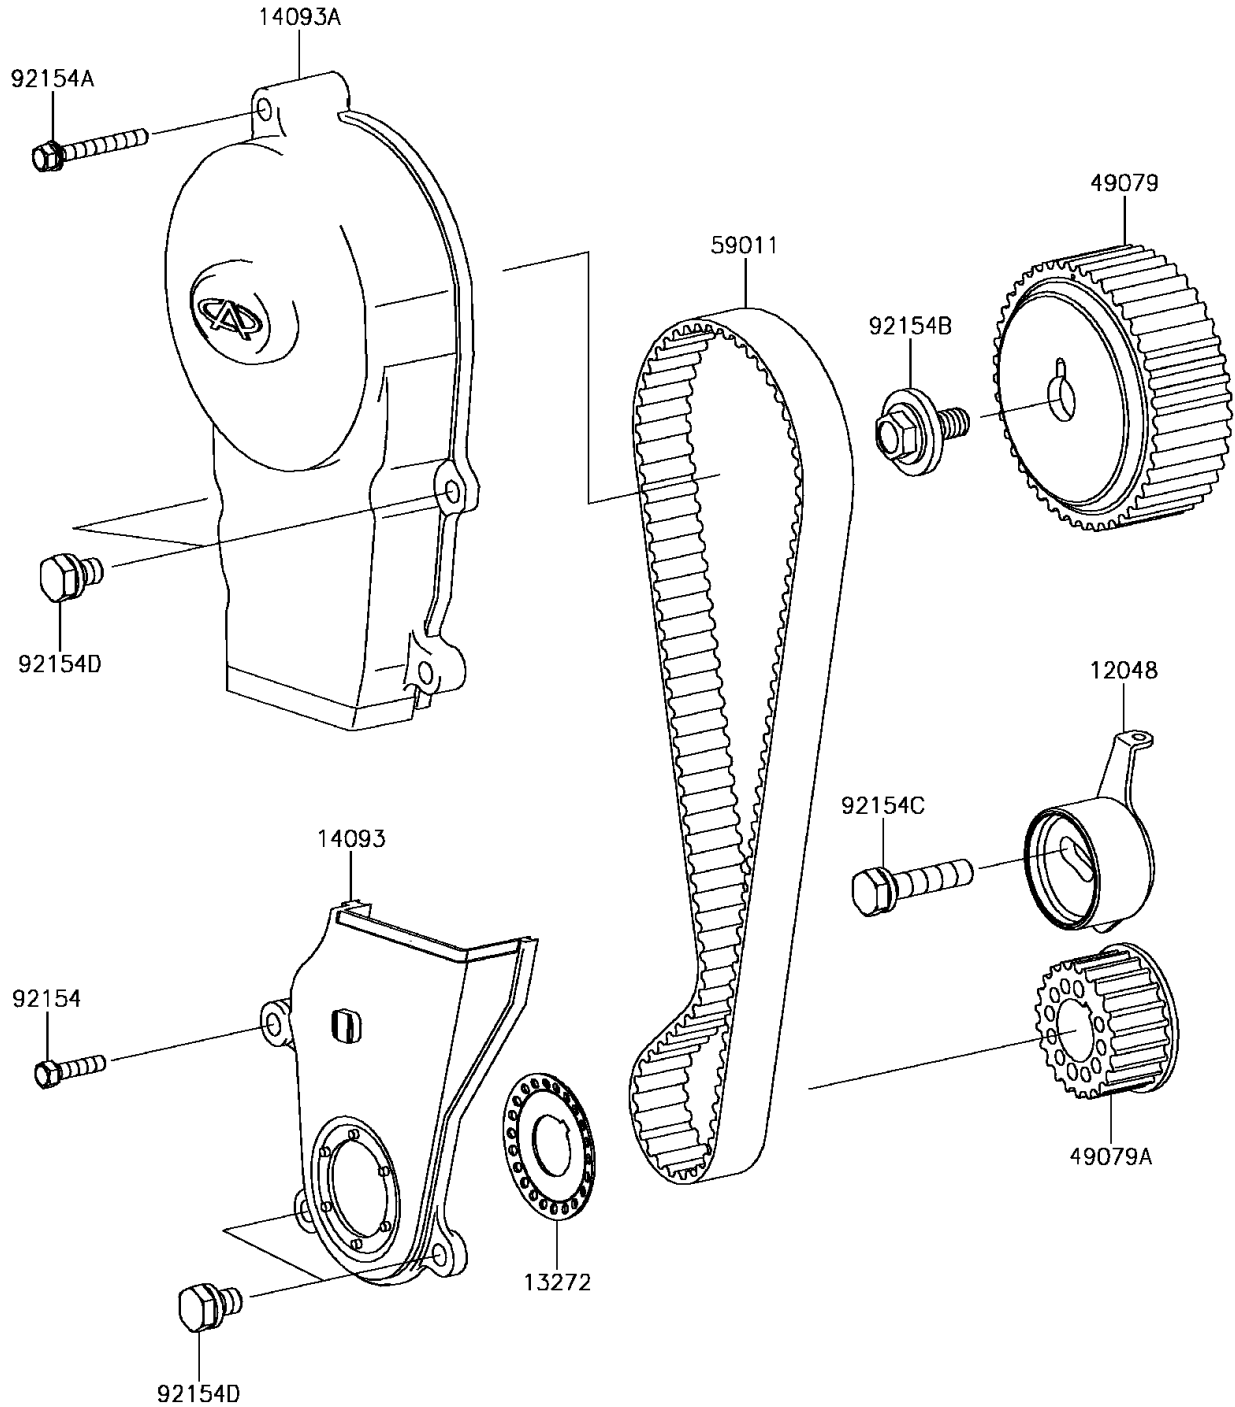

2017 Mule PRO-FXT EPS Camo PARTS DIAGRAM

Timing Belt

E1215

2017 Mule PRO-FXT EPS Camo PARTS LIST

Timing Belt

ITEM NAME	PART NUMBER	QUANTITY
TENSIONER-ASSY (Ref # 12048)	12048-0093	1
PLATE,TIMING BELT (Ref # 13272)	13272-1872	1
COVER,TIMING BELT,LWR (Ref # 14093)	14093-0200	1
COVER,TIMING BELT,UPP (Ref # 14093A)	14093-0201	1
PULLEY-BELT,CAMSHAFT (Ref # 49079)	49079-0023	1
PULLEY-BELT,CRANKSHAFT (Ref # 49079A)	49079-0024	1
BELT,TIMING (Ref # 59011)	59011-0042	1
BOLT,6X25 (Ref # 92154)	92154-1583	1
BOLT,6X50 (Ref # 92154A)	92154-1591	1
BOLT,FLANGED (Ref # 92154B)	92154-1614	1
BOLT,10X45 (Ref # 92154C)	92154-1615	1
BOLT,6X16 (Ref # 92154D)	92154-1617	4