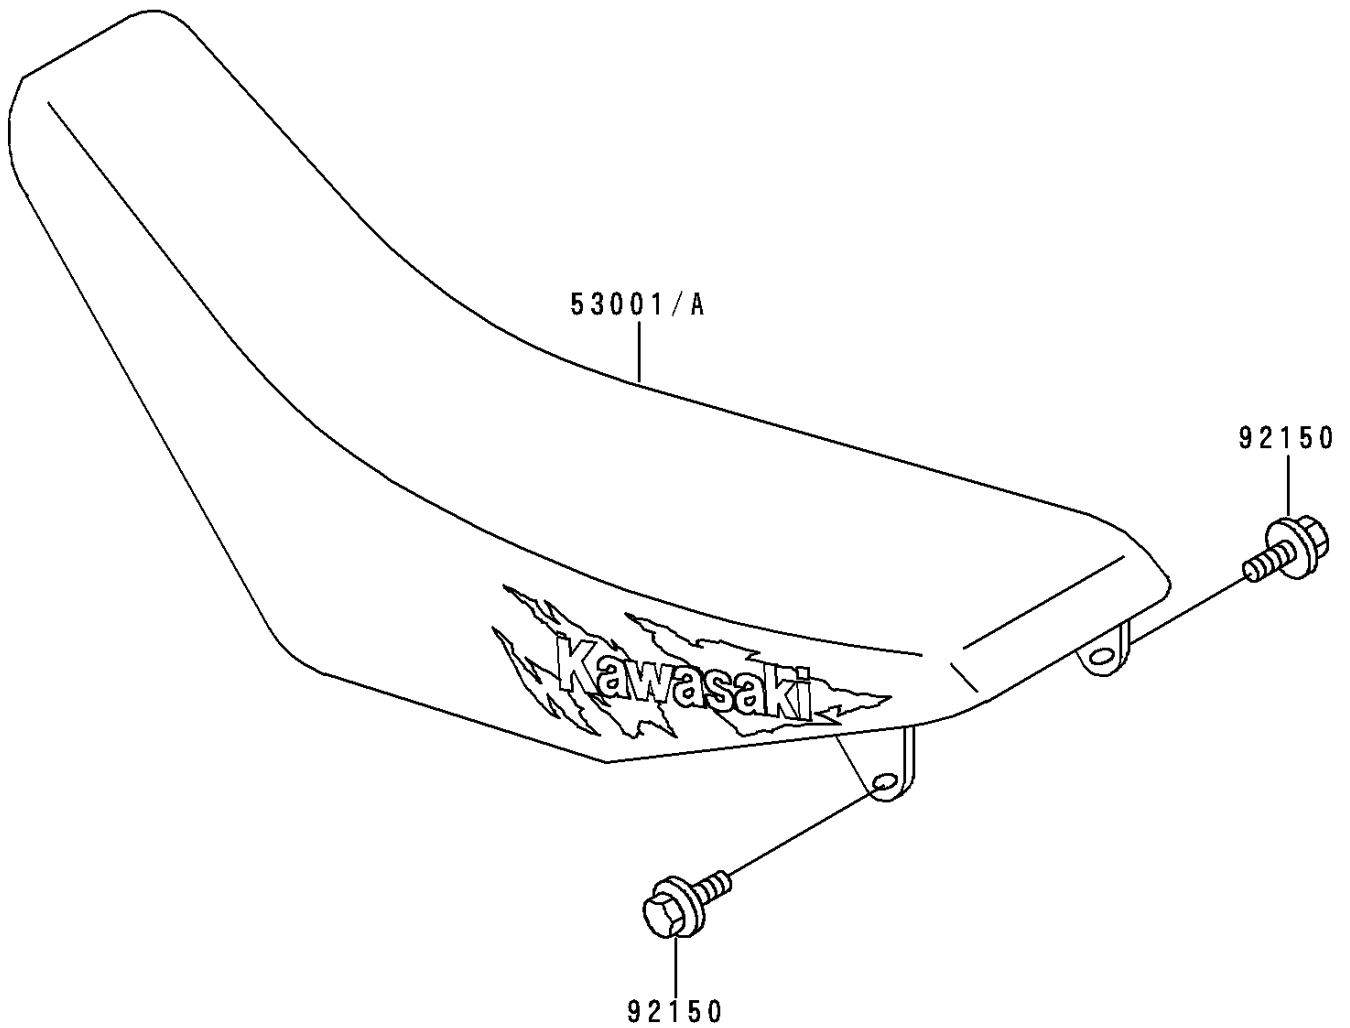

1995 KX125 PARTS DIAGRAM

Seat

F 2510

1995 KX125 PARTS LIST

Seat

ITEM NAME	PART NUMBER	QUANTITY
SEAT-ASSY,HIGH HEIGHT,VIOLET (Ref # 53001)	53001-1764-LW	1
SEAT-ASSY,LOW HEIGHT,VIOLET (Ref # 53001A)	53001-1775-LW	1
BOLT,6X20 (Ref # 92150)	92150-1339	2