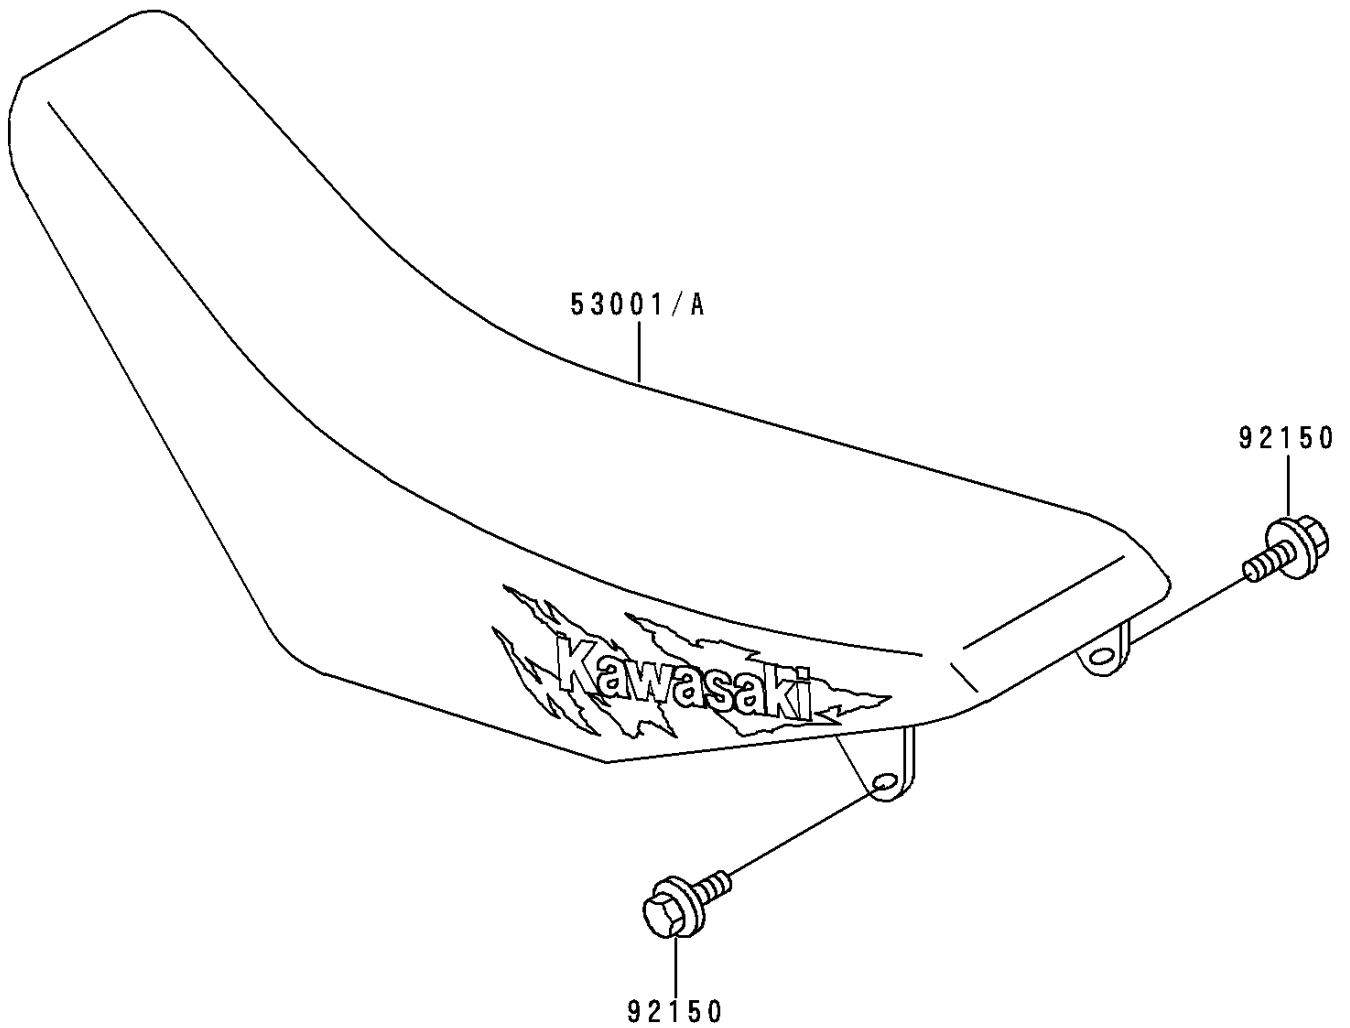

# 1995 KX125 PARTS DIAGRAM

Seat

F 2510

# 1995 KX125 PARTS LIST

## Seat

| ITEM NAME                                  | PART NUMBER   | QUANTITY |
|--|---------------|----------|
| SEAT-ASSY,HIGH HEIGHT,VIOLET (Ref # 53001) | 53001-1764-LW | 1        |
| SEAT-ASSY,LOW HEIGHT,VIOLET (Ref # 53001A) | 53001-1775-LW | 1        |
| BOLT,6X20 (Ref # 92150)                    | 92150-1339    | 2        |